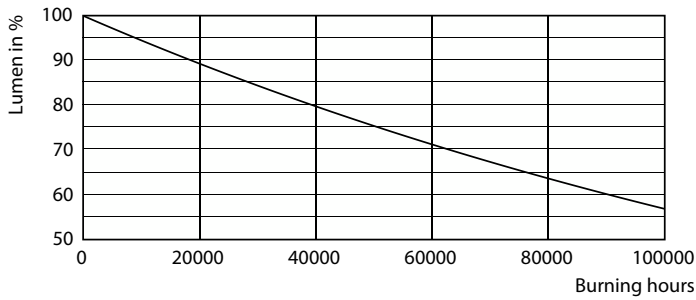

Product data

General information	
Cap-Base	G5 [G5]
EU RoHS compliant	Yes
Nominal Lifetime (Nom)	60000 h
Switching Cycle	50000X
Technical Type	26-54W
Flux measurement reference	Sphere

Light technical	
Color Code	865 [CCT of 6500K]
Beam Angle (Nom)	200 °
Luminous Flux (Nom)	3900 lm
Color Designation	Cool Daylight
Correlated Color Temperature (Nom)	6500 K
Luminous Efficacy (rated) (Nom)	150 lm/W
Color Consistency	<6
Color Rendering Index (Nom)	80

LEDtube MAS 26W G5 3900lm 865

MASTER LEDtube InstantFit HF T5

Photometric data

© 2022 Philips Lighting B.V. Page 11

LEDtube MAS 26W G5 3900lm 865 1200mm

Lifetime

FailureRate

Lumen Maintenance Diagram