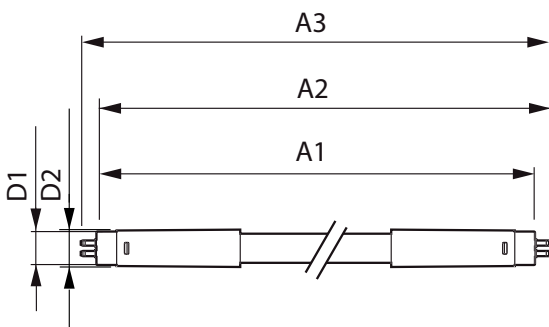

Product data

General information	
Cap-Base	G5 [G5]
EU RoHS compliant	Yes
Nominal Lifetime (Nom)	60000 h
Switching Cycle	50000X
Technical Type	26-54W
Flux measurement reference	Sphere

Light technical	
Color Code	865 [CCT of 6500K]
Beam Angle (Nom)	200 °
Luminous Flux (Nom)	3900 lm
Color Designation	Cool Daylight
Correlated Color Temperature (Nom)	6500 K
Luminous Efficacy (rated) (Nom)	150 lm/W
Color Consistency	<6
Color Rendering Index (Nom)	80

Temperature	
T-Ambient (Max)	45 °C
T-Ambient (Min)	-20 °C
T-Storage (Max)	65 °C
T-Storage (Min)	-40 °C

MASTER LEDtube InstantFit HF T5

T-Case Maximum (Nom)	55 °C
Controls and dimming	
Dimmable	Yes - Check ballast compatibility
Mechanical and housing	
Bulb Finish	Frosted
Bulb Material	Glass
Product Length	1200 mm
Bulb Shape	Tube, double-ended
Approval and application	
Energy Efficiency Class	D
Energy Saving Product	Yes
Approval Marks	RoHS compliance TUV CE marking KEMA Keur certificate

Energy Consumption kWh/1000 h	26 kWh
EPREL Registration Number	406211
Product data	
Full product code	871869974955200
Order product name	Master LEDtube HF 1200mm HO 26W 865 T5 OE
	OE
EAN/UPC - Product	8718699749552
Order code	929002352202
Numerator - Quantity Per Pack	1
Numerator - Packs per outer box	10
Material Nr. (12NC)	929002352202
Copy Net Weight (Piece)	0.240 kg

Dimensional drawing

Master LEDtube HF 1200mm HO 26W 865 T5 OE

Product	D1	D2	A1	A2	A3
Master LEDtube HF 1200mm HO 26W 865 T5 OE	15.5 mm	19 mm	1149 mm	1156 mm	1163 mm

Photometric data

LEDtube MAS 26W G5 3700lm