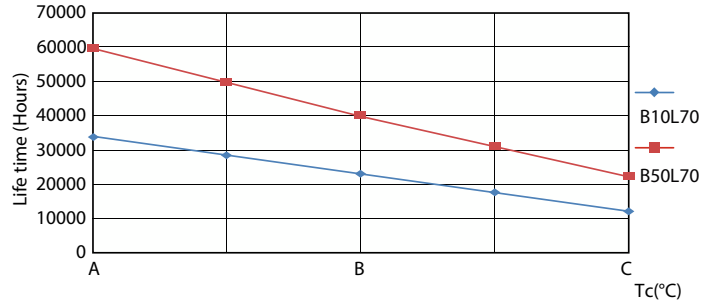

Product data

General information	
Cap-Base	G5 [G5]
EU RoHS compliant	Yes
Nominal Lifetime (Nom)	60000 h
Switching Cycle	50000X
Technical Type	26-54W
Flux measurement reference	Sphere

Light technical	
Color Code	865 [CCT of 6500K]
Beam Angle (Nom)	200 °
Luminous Flux (Nom)	3900 lm
Color Designation	Cool Daylight
Correlated Color Temperature (Nom)	6500 K
Luminous Efficacy (rated) (Nom)	150 lm/W
Color Consistency	<6
Color Rendering Index (Nom)	80

LEDtube MAS 26W G5 3900lm 865

MASTER LEDtube InstantFit HF T5

Photometric data

© 2022 Philips Lighting B.V. Page 11

LEDtube MAS 26W G5 3900lm 865 1200mm

Lifetime

FailureRate

Lumen Maintenance Diagram