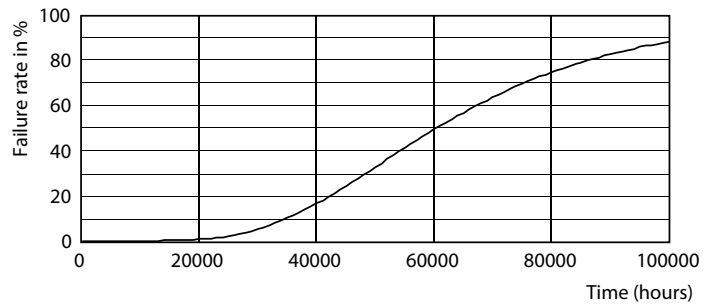

LifetimeVsTc

Life Expectancy Diagram