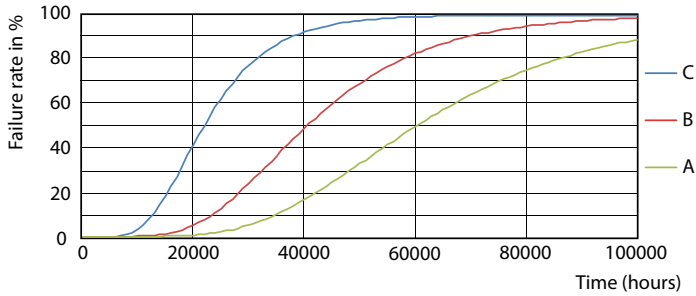

LEDtube MAS 26W G5 3900lm 865

MASTER LEDtube InstantFit HF T5

Photometric data

© 2022 Philips Lighting B.V. Page 11

LEDtube MAS 26W G5 3900lm 865 1200mm

Lifetime

FailureRate

Lumen Maintenance Diagram