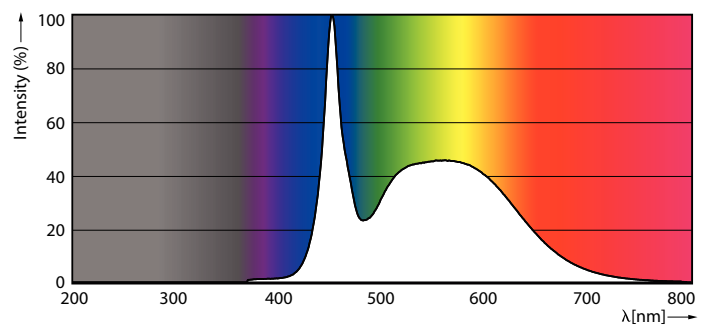

Product data

General information	
Cap-Base	G5 [G5]
EU RoHS compliant	Yes
Nominal Lifetime (Nom)	60000 h
Switching Cycle	50000X
Technical Type	26-54W
Flux measurement reference	Sphere

Light technical	
Color Code	865 [CCT of 6500K]
Beam Angle (Nom)	200 °
Luminous Flux (Nom)	3900 lm
Color Designation	Cool Daylight
Correlated Color Temperature (Nom)	6500 K
Luminous Efficacy (rated) (Nom)	150 lm/W
Color Consistency	<6
Color Rendering Index (Nom)	80

Dimensional drawing

Master LEDtube HF 1200mm HO 26W 865 T5 OE

Product	D1	D2	A1	A2	A3
Master LEDtube HF 1200mm HO 26W 865 T5 OE	15.5 mm	19 mm	1149 mm	1156 mm	1163 mm

Photometric data

LEDtube MAS 26W G5 3700lm