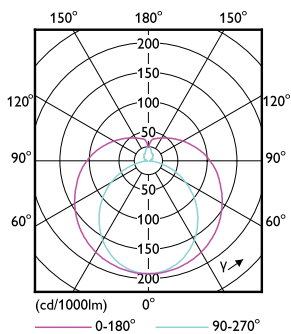

Product data

General information	
Cap-Base	G5 [G5]
EU RoHS compliant	Yes
Nominal Lifetime (Nom)	60000 h
Switching Cycle	50000X
Technical Type	26-54W
Flux measurement reference	Sphere

Light technical	
Color Code	865 [CCT of 6500K]
Beam Angle (Nom)	200 °
Luminous Flux (Nom)	3900 lm
Color Designation	Cool Daylight
Correlated Color Temperature (Nom)	6500 K
Luminous Efficacy (rated) (Nom)	150 lm/W
Color Consistency	<6
Color Rendering Index (Nom)	80

Energy Consumption kWh/1000 h	26 kWh
EPREL Registration Number	406211
Product data	
Full product code	871869974955200
Order product name	Master LEDtube HF 1200mm HO 26W 865 T5 OE
	OE
EAN/UPC - Product	8718699749552
Order code	929002352202
Numerator - Quantity Per Pack	1
Numerator - Packs per outer box	10
Material Nr. (12NC)	929002352202
Copy Net Weight (Piece)	0.240 kg

Dimensional drawing

Master LEDtube HF 1200mm HO 26W 865 T5 OE

Product	D1	D2	A1	A2	A3
Master LEDtube HF 1200mm HO 26W 865 T5 OE	15.5 mm	19 mm	1149 mm	1156 mm	1163 mm

Photometric data

LEDtube MAS 26W G5 3700lm