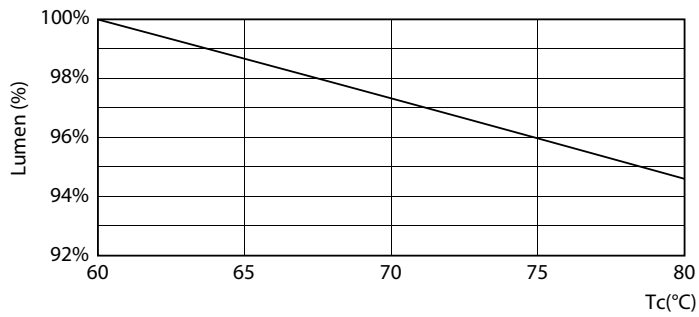

Life Expectancy Diagram - Ledtube DE 1200mm 16W 765 T8 G13

Lumen Maintenance Diagram - Ledtube DE 1200mm 16W 765 T8 G13