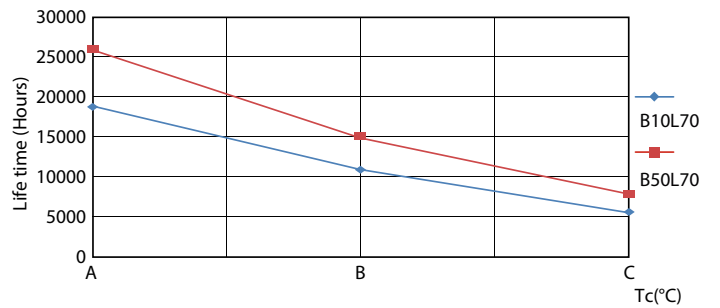

Life Expectancy Diagram

Life Expectancy Diagram - Ledtube DE 1200mm 16W 765 T8 G13