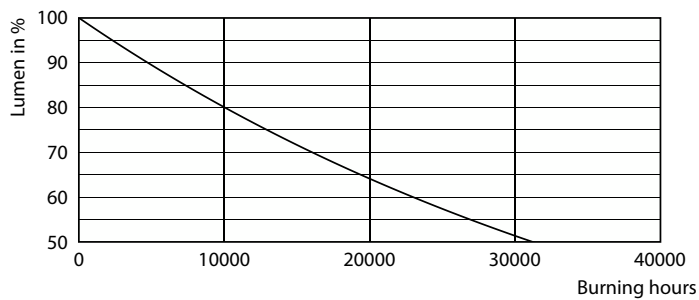

Lumen Maintenance Diagram - Ledtube DE 1200mm 16W 765 T8 G13