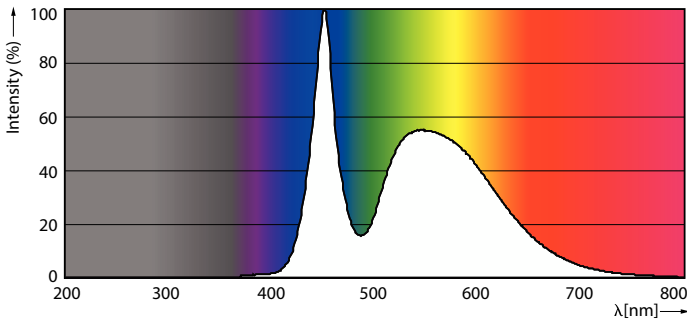

Photometric data

Spectral Power Distribution Colour - Ledtube DE 1200mm 16W 765 T8 G13

General uniform lighting - Ledtube DE 1200mm 16W 765 T8 G13