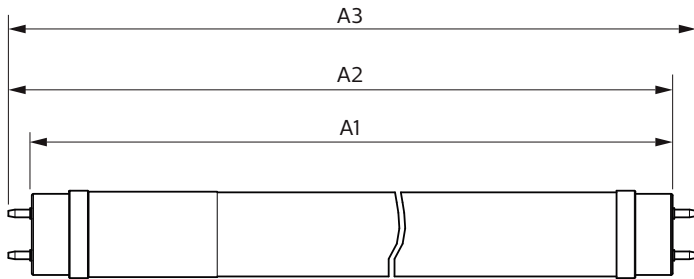

Ecofit Ledtubes T8

Product Data

Full product code	694793919172700
Order product name	Ledtube DE 1200mm 16W 765 T8 G13
Order code	929002351940
Numerator - Quantity Per Pack	1
Numerator - Packs per outer box	25

Material Nr. (12NC)	929002351940
Full product name	Ledtube DE 1200mm 16W 765 T8 G13
EAN/UPC - Case	6947939191734

Dimensional drawing

Product	A1	A2	A3
Ledtube DE 1200mm 16W 765 T8 G13	1,198 mm	1,205 mm	1,212 mm