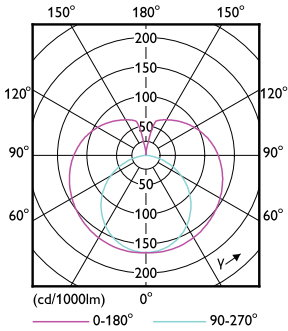

Photometric data

Light Distribution Diagram - Ledtube DE 1200mm 16W 765 T8 G13

General uniform lighting - Ledtube DE 1200mm 16W 765 T8 G13