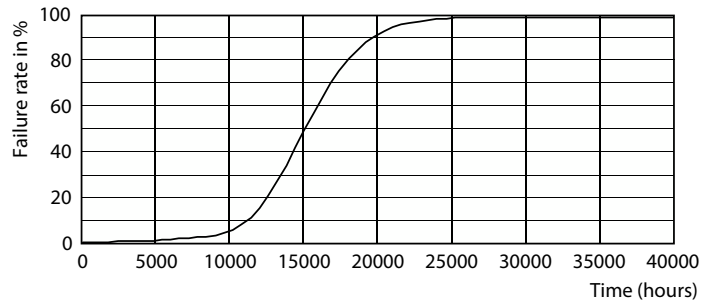

Life Expectancy Diagram

Ecofit Ledtubes T8

Lifetime