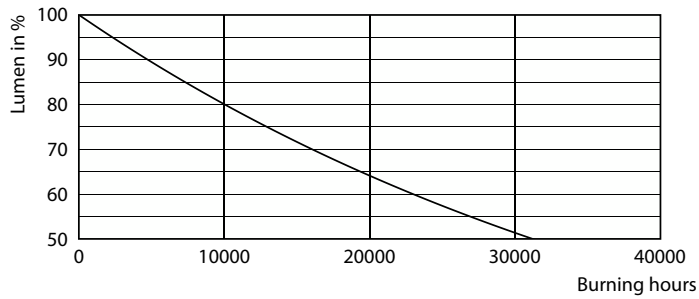

Ecofit Ledtubes T8

Lifetime

Lumen Maintenance Diagram