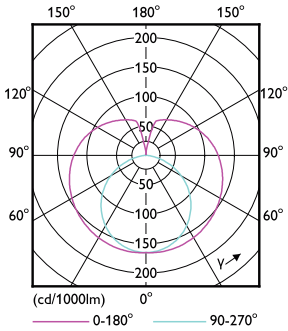

Photometric data

Light Distribution Diagram - Ledtube DE 1200mm 16W 740 T8 G13

General uniform lighting - Ledtube DE 1200mm 16W 740 T8 G13