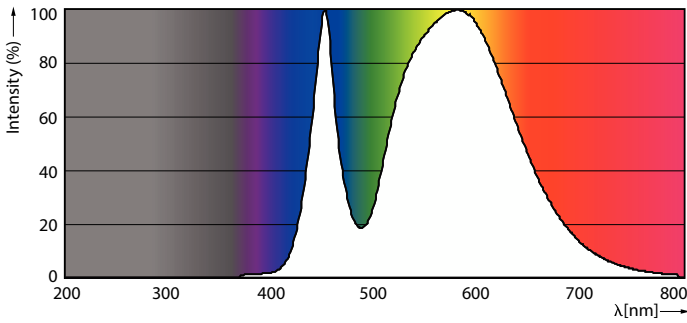

Photometric data

Spectral Power Distribution Colour - Ledtube DE 1200mm 16W 740 T8 G13

General uniform lighting - Ledtube DE 1200mm 16W 740 T8 G13