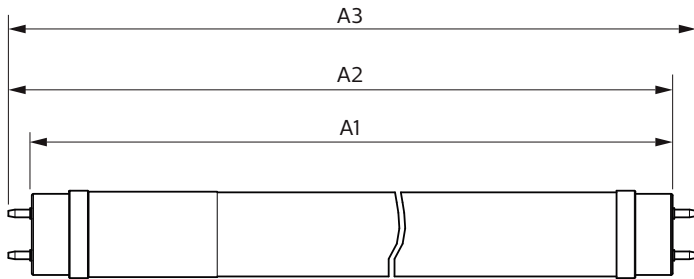

Ecofit Ledtubes T8

Product Data

Full product code	694793919170300
Order product name	Ledtube DE 1200mm 16W 740 T8 G13
Order code	929002351840
Numerator - Quantity Per Pack	1
Numerator - Packs per outer box	25

Material Nr. (12NC)	929002351840
Full product name	Ledtube DE 1200mm 16W 740 T8 G13
EAN/UPC - Case	6947939191710

Dimensional drawing

Product	A1	A2	A3
Ledtube DE 1200mm 16W 740 T8 G13	1,198 mm	1,205 mm	1,212 mm