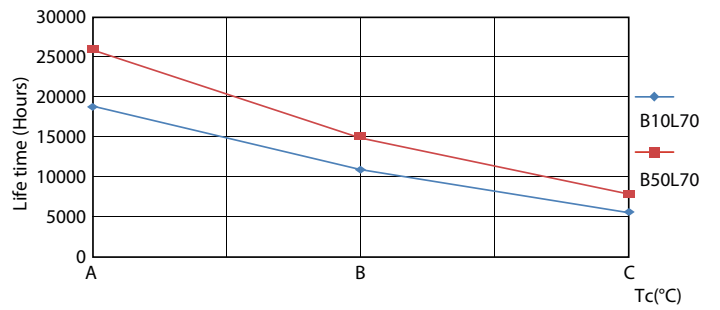

Life Expectancy Diagram

Life Expectancy Diagram - Ledtube DE 1200mm 16W 740 T8 G13