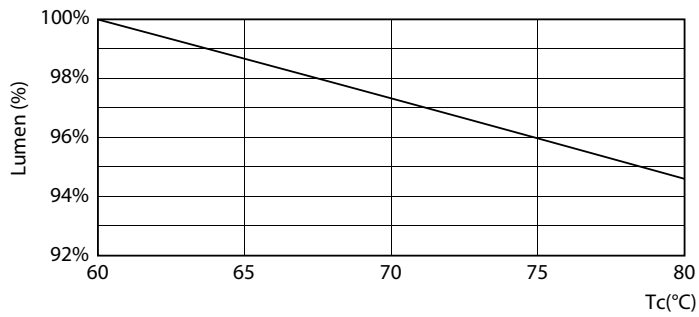

Life Expectancy Diagram - Ledtube DE 1200mm 16W 740 T8 G13

Lumen Maintenance Diagram - Ledtube DE 1200mm 16W 740 T8 G13