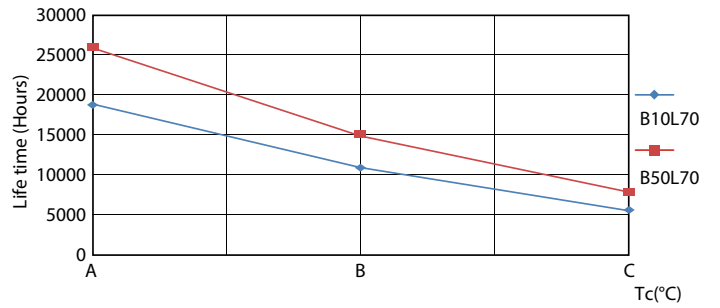

Life Expectancy Diagram - Ledtube DE 600mm 8W 765 T8 G13