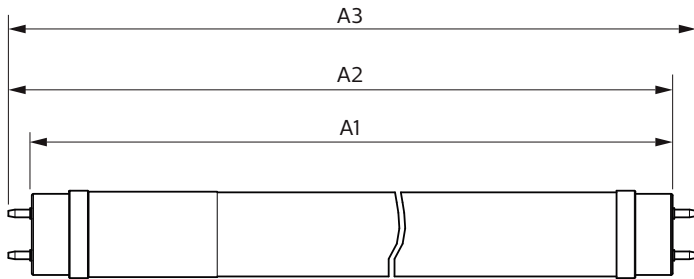

Product data

General Information		Starting Time (Nom)	
Cap-Base	G13 [Medium Bi-Pin Fluorescent]	Warm-up time to 60% light	0.5 s
Nominal lifetime	15,000 hour(s)	Power Factor (Fraction)	0.5
Switching Cycle	50,000	Voltage (Nom)	220-240 V
Lighting Technology	LED	Temperature	
EU RoHS compliant	Yes	Ambient temperature range	-20 °C to 45 °C
		T-Case Maximum (Nom)	60 °C
Light Technical		Controls and Dimming	
Color Code	765 [CCT of 6500K]	Dimmable	No
Beam Angle (Nom)	240 degree(s)	Mechanical and Housing	
Luminous Flux	800 lumen	Product Length	600 mm
Color Designation	Cool Daylight	Bulb Shape	Tube, double-ended
Correlated Color Temperature (Nom)	6500 K	Approval and Application	
Luminous Efficacy (rated) (Nom)	100.00 lm/W	Energy Saving Product	Yes
Color Consistency	<7	Approval Marks	RoHS compliance KEMA Keur certificate
Color rendering index (CRI)	70	Energy Consumption kWh/1000 h	8 kWh
LLMF At End Of Nominal Lifetime (Nom)	70 %		
Operating and Electrical			
Line Frequency	50 to 60 Hz		
Input Frequency	50 to 60 Hz		
Power Consumption	8 W		

Ecofit Ledtubes T8

Product Data

Full product code	694793919168000
Order product name	Ledtube DE 600mm 8W 765 T8 G13
Order code	929002351740
Numerator - Quantity Per Pack	1
Numerator - Packs per outer box	25

Material Nr. (12NC)	929002351740
Full product name	Ledtube DE 600mm 8W 765 T8 G13
EAN/UPC - Case	6947939191697

Dimensional drawing

Product	A1	A2	A3
Ledtube DE 600mm 8W 765 T8 G13	588.5 mm	595.5 mm	602.5 mm

Photometric data

Spectral Power Distribution Colour - Ledtube DE 600mm 8W 765 T8 G13

General uniform lighting - Ledtube DE 600mm 8W 765 T8 G13

Light Distribution Diagram - Ledtube DE 600mm 8W 765 T8 G13

Ecofit Ledtubes T8