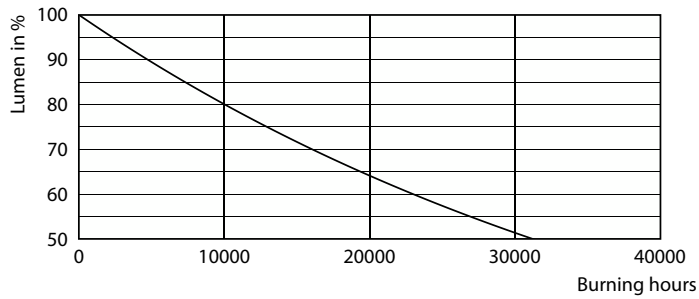

Product data

General Information		Starting Time (Nom)	
Cap-Base	G13 [Medium Bi-Pin Fluorescent]	Warm-up time to 60% light	0.5 s
Nominal lifetime	15,000 hour(s)	Power Factor (Fraction)	0.5
Switching Cycle	50,000	Voltage (Nom)	220-240 V
Lighting Technology	LED	Temperature	
EU RoHS compliant	Yes	Ambient temperature range	-20 °C to 45 °C
		T-Case Maximum (Nom)	60 °C
Light Technical		Controls and Dimming	
Color Code	765 [CCT of 6500K]	Dimmable	No
Beam Angle (Nom)	240 degree(s)	Mechanical and Housing	
Luminous Flux	800 lumen	Product Length	600 mm
Color Designation	Cool Daylight	Bulb Shape	Tube, double-ended
Correlated Color Temperature (Nom)	6500 K	Approval and Application	
Luminous Efficacy (rated) (Nom)	100.00 lm/W	Energy Saving Product	Yes
Color Consistency	<7	Approval Marks	RoHS compliance KEMA Keur certificate
Color rendering index (CRI)	70	Energy Consumption kWh/1000 h	8 kWh
LLMF At End Of Nominal Lifetime (Nom)	70 %		
Operating and Electrical			
Line Frequency	50 to 60 Hz		
Input Frequency	50 to 60 Hz		
Power Consumption	8 W		

Lifetime

Life Expectancy Diagram - Ledtube DE 600mm 8W 765 T8 G13

Life Expectancy Diagram

Lumen Maintenance Diagram - Ledtube DE 600mm 8W 765 T8 G13

Life Expectancy Diagram - Ledtube DE 600mm 8W 765 T8 G13