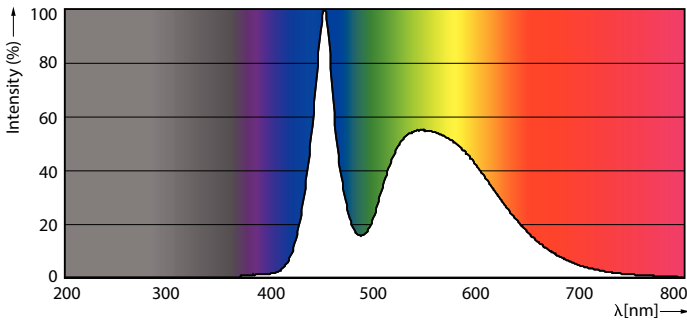

Product data

General Information		Starting Time (Nom)	
Cap-Base	G13 [Medium Bi-Pin Fluorescent]	Warm-up time to 60% light	0.5 s
Nominal lifetime	15,000 hour(s)	Power Factor (Fraction)	0.5
Switching Cycle	50,000	Voltage (Nom)	220-240 V
Lighting Technology	LED	Temperature	
EU RoHS compliant	Yes	Ambient temperature range	-20 °C to 45 °C
		T-Case Maximum (Nom)	60 °C
Light Technical		Controls and Dimming	
Color Code	765 [CCT of 6500K]	Dimmable	No
Beam Angle (Nom)	240 degree(s)	Mechanical and Housing	
Luminous Flux	800 lumen	Product Length	600 mm
Color Designation	Cool Daylight	Bulb Shape	Tube, double-ended
Correlated Color Temperature (Nom)	6500 K	Approval and Application	
Luminous Efficacy (rated) (Nom)	100.00 lm/W	Energy Saving Product	Yes
Color Consistency	<7	Approval Marks	RoHS compliance KEMA Keur certificate
Color rendering index (CRI)	70	Energy Consumption kWh/1000 h	8 kWh
LLMF At End Of Nominal Lifetime (Nom)	70 %		
Operating and Electrical			
Line Frequency	50 to 60 Hz		
Input Frequency	50 to 60 Hz		
Power Consumption	8 W		

Photometric data

Spectral Power Distribution Colour - Ledtube DE 600mm 8W 765 T8 G13

General uniform lighting - Ledtube DE 600mm 8W 765 T8 G13

Light Distribution Diagram - Ledtube DE 600mm 8W 765 T8 G13

Ecofit Ledtubes T8