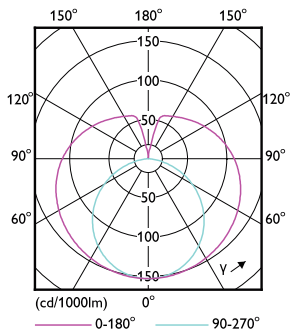

Product data

General Information		Starting Time (Nom)	
Cap-Base	G13 [Medium Bi-Pin Fluorescent]	Warm-up time to 60% light	0.5 s
Nominal lifetime	15,000 hour(s)	Power Factor (Fraction)	0.5
Switching Cycle	50,000	Voltage (Nom)	220-240 V
Lighting Technology	LED	Temperature	
EU RoHS compliant	Yes	Ambient temperature range	-20 °C to 45 °C
		T-Case Maximum (Nom)	60 °C
Light Technical		Controls and Dimming	
Color Code	765 [CCT of 6500K]	Dimmable	No
Beam Angle (Nom)	240 degree(s)	Mechanical and Housing	
Luminous Flux	800 lumen	Product Length	600 mm
Color Designation	Cool Daylight	Bulb Shape	Tube, double-ended
Correlated Color Temperature (Nom)	6500 K	Approval and Application	
Luminous Efficacy (rated) (Nom)	100.00 lm/W	Energy Saving Product	Yes
Color Consistency	<7	Approval Marks	RoHS compliance KEMA Keur certificate
Color rendering index (CRI)	70	Energy Consumption kWh/1000 h	8 kWh
LLMF At End Of Nominal Lifetime (Nom)	70 %		
Operating and Electrical			
Line Frequency	50 to 60 Hz		
Input Frequency	50 to 60 Hz		
Power Consumption	8 W		

Material Nr. (12NC)	929002351740
Full product name	Ledtube DE 600mm 8W 765 T8 G13
EAN/UPC - Case	6947939191697

Dimensional drawing

Product	A1	A2	A3
Ledtube DE 600mm 8W 765 T8 G13	588.5 mm	595.5 mm	602.5 mm

Photometric data

Spectral Power Distribution Colour - Ledtube DE 600mm 8W 765 T8 G13

General uniform lighting - Ledtube DE 600mm 8W 765 T8 G13

Light Distribution Diagram - Ledtube DE 600mm 8W 765 T8 G13

Ecofit Ledtubes T8