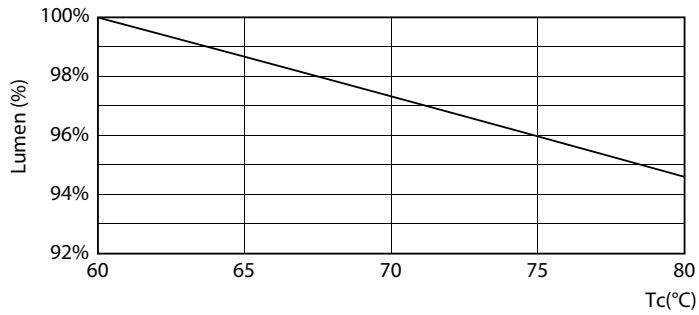

Life Expectancy Diagram - Ledtube DE 600mm 8W 765 T8 G13

Lumen Maintenance Diagram - Ledtube DE 600mm 8W 765 T8 G13