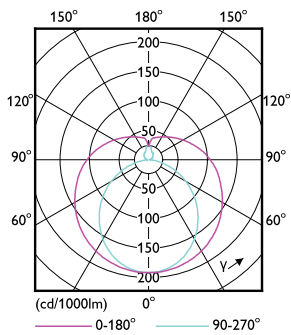

Photometric data

LEDtube T8 G13 MAS