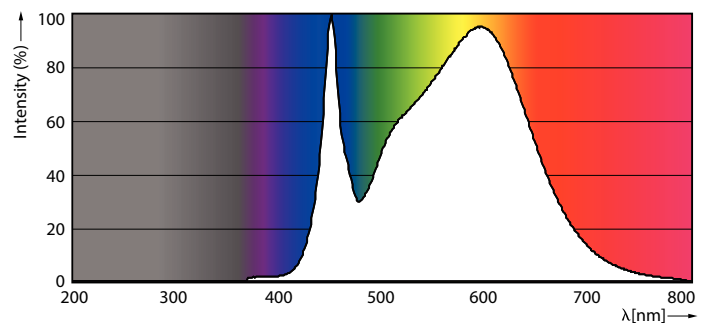

LEDtube 24W G13 3700lm 840