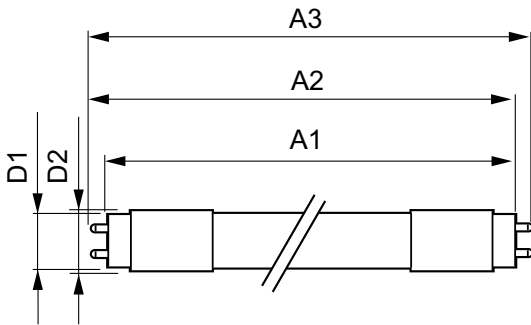

Master Value LEDtube Universal T8

T-Case Maximum (Nom)	50 °C
Controls and Dimming	
Dimmable	No
Mechanical and Housing	
Bulb Finish	Frosted
Bulb Material	Glass
Product Length	1500 mm
Approval and Application	
Energy Efficiency Label (EEL)	A++
Energy Saving Product	Yes
Approval Marks	RoHS compliance TUV CE marking KEMA Keur certificate

Energy Consumption kWh/1000 h	24 kWh
Product Data	
Full product code	871869973925600
Order product name	MAS LEDtube VLE UN 1500mm UO 24W840 T8
EAN/UPC - Product	8718699739256
Order code	929002333402
Numerator - Quantity Per Pack	1
Numerator - Packs per outer box	10
Material Nr. (12NC)	929002333402
Net Weight (Piece)	0.270 kg

Dimensional drawing

TLED5ft 220-240V 24-58W 3700lm 4000K G13

Product	D1	D2	A1	A2	A3
MAS LEDtube VLE UN 1500mm UO 24W840 T8	25.7 mm	28 mm	1500 mm	1505.9 mm	1514.2 mm