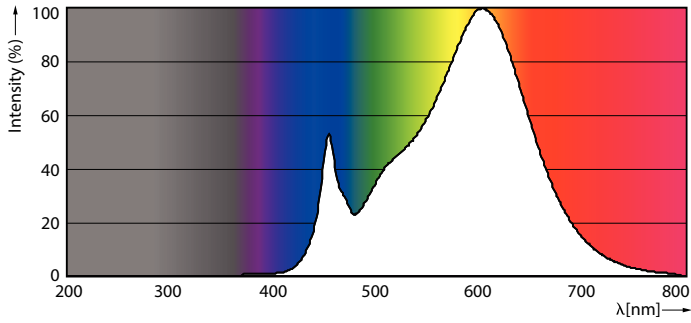

Master Value LEDtube Universal T8

Photometric data

LEDtube 16W G13 2300lm 830