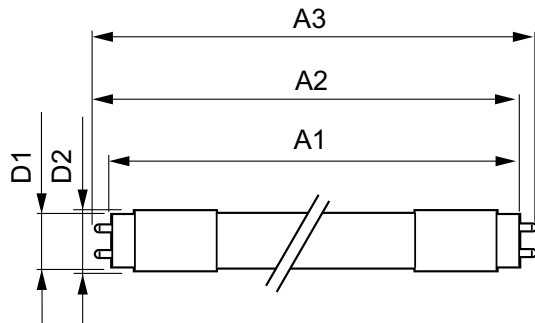

Master Value LEDtube Universal T8

T-Case Maximum (Nom)	50 °C
Controls and Dimming	
Dimmable	No
Mechanical and Housing	
Bulb Finish	Frosted
Bulb Material	Glass
Product Length	1200 mm
Approval and Application	
Energy Efficiency Label (EEL)	A++
Energy Saving Product	Yes
Approval Marks	RoHS compliance TUV CE marking KEMA Keur certificate

Energy Consumption kWh/1000 h	16 kWh
Product Data	
Full product code	871869973917100
Order product name	MAS LEDtube VLE UN 1200mm UO 16W830 T8
EAN/UPC - Product	8718699739171
Order code	929002333002
Numerator - Quantity Per Pack	1
Numerator - Packs per outer box	10
Material Nr. (12NC)	929002333002
Net Weight (Piece)	0.215 kg

Dimensional drawing

TLED4ft 220-240V 16-36W 2300lm 3000K G13

Product	D1	D2	A1	A2	A3
MAS LEDtube VLE UN 1200mm UO 16W830 T8	25.7 mm	28 mm	1199.4 mm	1205.3 mm	1213.6 mm