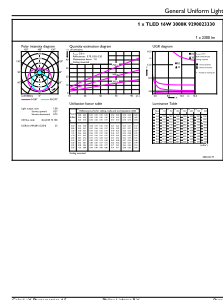

Energy Consumption kWh/1000 h	16 kWh
Product Data	
Full product code	871869973917100
Order product name	MAS LEDtube VLE UN 1200mm UO 16W830 T8
EAN/UPC - Product	8718699739171
Order code	929002333002
Numerator - Quantity Per Pack	1
Numerator - Packs per outer box	10
Material Nr. (12NC)	929002333002
Net Weight (Piece)	0.215 kg

Dimensional drawing

TLED4ft 220-240V 16-36W 2300lm 3000K G13

Product	D1	D2	A1	A2	A3
MAS LEDtube VLE UN 1200mm UO 16W830 T8	25.7 mm	28 mm	1199.4 mm	1205.3 mm	1213.6 mm

Photometric data

LEDtube T8 G13 MAS

LEDtube 16W G13 2300lm 830