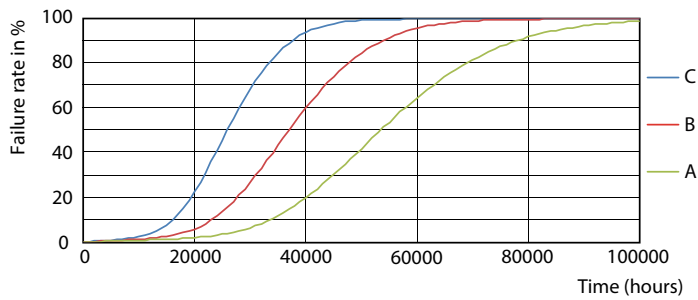

Master Value LEDtube Universal T8

Photometric data

LEDtube 16W G13 2300lm 830

Lifetime

LEDtube 50K MAS LumenVsTc

LEDtube 50K-LED

LEDtube 50K FailureRate-LED

LEDtube 50K-LMP