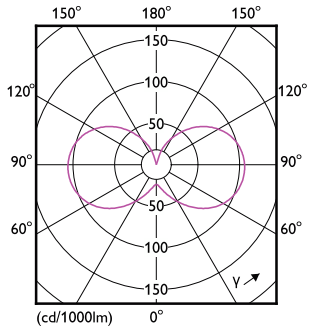

CorePro LEDcapsule MV

Photometric data

Light Distribution Diagram - CorePro LEDcapsule ND 4.8-60W G9 830