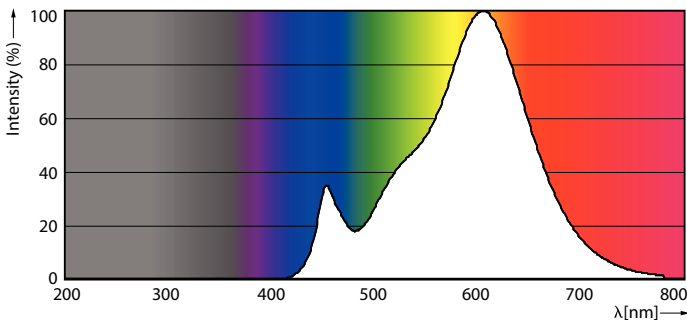

CorePro LEDcapsule MV

Mechanical and Housing

Bulb Shape	Capsule

Approval and Application

Energy Efficiency Class	E
Suitable For Accent Lighting	No
Energy Consumption kWh/1000 h	5 kWh
EPREL Registration Number	397600
EyeComfort	Yes

Application Conditions

can it be used in closed luminaires	No

Product Data

Order product name	CorePro LEDcapsule ND 4.8-60W G9 830

Full product name	CorePro LEDcapsule ND 4.8-60W G9 830
Full product code	871869965818200
Order code	929002059802
Material Nr. (12NC)	929002059802
Numerator - Quantity Per Pack	1
EAN/UPC - Product/Case	8718699658182
Numerator - Packs per outer box	12
EAN/UPC - Case	8718699658199

Dimensional drawing

Product	D	C
CorePro LEDcapsule ND 4.8-60W G9 830	19 mm	60 mm

Photometric data

Spectral Power Distribution Colour - CorePro LEDcapsule ND 4.8-60W G9 830

General uniform lighting - CorePro LEDcapsule ND 4.8-60W G9 830