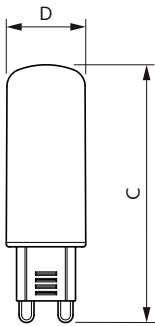

## Dimensional drawing

Product	D	C
CorePro LEDcapsule ND 4.8-60W G9 830	19 mm	60 mm