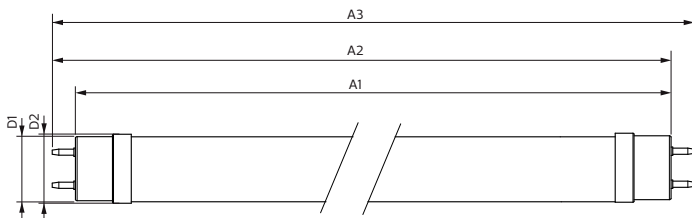

MASTER Value LEDtube T8

Controls and Dimming

Dimmable	No

Mechanical and Housing

Bulb Finish	Frosted
Bulb Material	Glass
Product Length	600 mm
Bulb Shape	Tube, double-ended

Approval and Application

Energy Efficiency Class	E
Energy Saving Product	Yes
Approval Marks	RoHS compliance TUV CE marking KEMA Keur certificate
Energy Consumption kWh/1000 h	8 kWh
EPREL Registration Number	1095862

Product Data

Full product code	871869964679000
Order product name	MAS LEDtube VLE 600mm HO 8W 830 T8
Order code	929002021102
Numerator - Quantity Per Pack	1
Numerator - Packs per outer box	10
Material Nr. (12NC)	929002021102
Full product name	MAS LEDtube VLE 600mm HO 8W 830 T8
EAN/UPC - Case	8718699646806
EAN/UPC - Product/Case	8718699646790

Dimensional drawing

Product	D1	D2	A1	A2	A3
MAS LEDtube VLE 600mm HO 8W 830 T8	25.8 mm	28 mm	588.5 mm	595.5 mm	602.5 mm

Photometric data