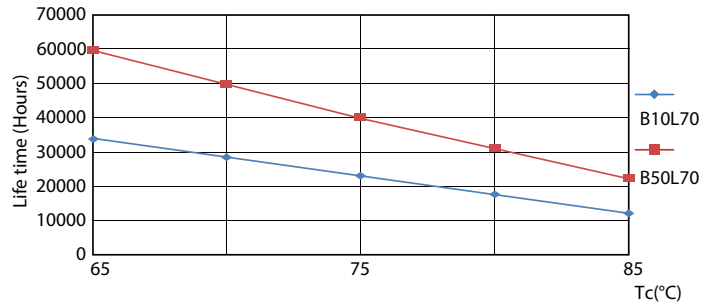

Product data

General Information	
Cap-Base	G13 [Medium Bi-Pin Fluorescent]
Nominal lifetime	60,000 hour(s)
Switching Cycle	200,000
Lighting Technology	LED
Flux measurement reference	Sphere
CE mark	Yes
EU RoHS compliant	Yes
Light Technical	
Color Code	830 [CCT of 3000K]
Beam Angle (Nom)	190 degree(s)
Luminous Flux	1,000 lumen
Color Designation	White (WH)
Correlated Color Temperature (Nom)	3000 K
Luminous Efficacy (rated) (Nom)	125.00 lm/W
Color Consistency	<6
Color rendering index (CRI)	80
LLMF At End Of Nominal Lifetime (Nom)	70 %

MASTER Value LEDtube T8

Photometric data

Spectral Power Distribution Colour - MAS LEDtube VLE 600mm HO 8W 830 T8

Lifetime

Lumen Maintenance Diagram - MAS LEDtube VLE 600mm HO 8W 830 T8

Life Expectancy Diagram - MAS LEDtube VLE 600mm HO 8W 830 T8