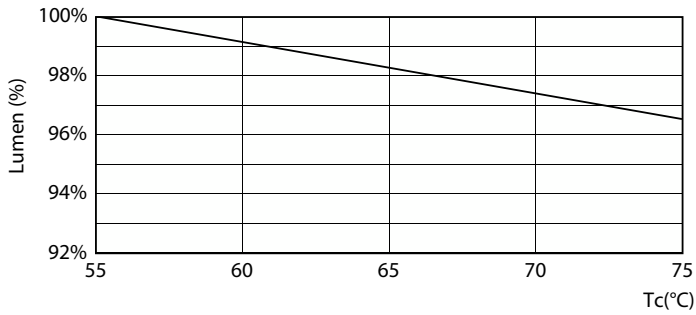

Lifetime

Lumen Maintenance Diagram - MAS LEDtube VLE 600mm HO 8W 830 T8