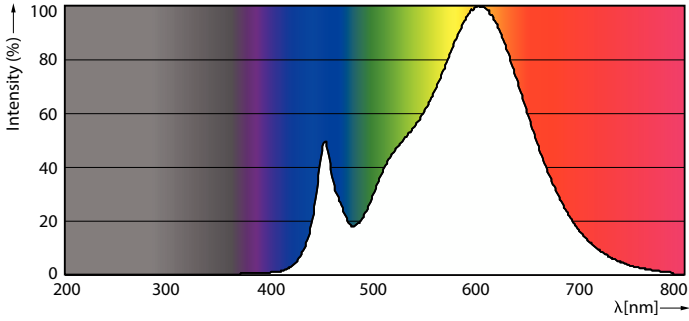

Product data

General Information	
Cap-Base	G13 [Medium Bi-Pin Fluorescent]
Nominal lifetime	60,000 hour(s)
Switching Cycle	200,000
Lighting Technology	LED
Flux measurement reference	Sphere
CE mark	Yes
EU RoHS compliant	Yes
Light Technical	
Color Code	830 [CCT of 3000K]
Beam Angle (Nom)	190 degree(s)
Luminous Flux	1,000 lumen
Color Designation	White (WH)
Correlated Color Temperature (Nom)	3000 K
Luminous Efficacy (rated) (Nom)	125.00 lm/W
Color Consistency	<6
Color rendering index (CRI)	80
LLMF At End Of Nominal Lifetime (Nom)	70 %

Dimensional drawing

Product	D1	D2	A1	A2	A3
MAS LEDtube VLE 600mm HO 8W 830 T8	25.8 mm	28 mm	588.5 mm	595.5 mm	602.5 mm

Photometric data

General uniform lighting - MAS LEDtube VLE 600mm HO 8W 830 T8

Light Distribution Diagram - MAS LEDtube VLE 600mm HO 8W 830 T8

MASTER Value LEDtube T8

Photometric data

Spectral Power Distribution Colour - MAS LEDtube VLE 600mm HO 8W 830 T8

Lifetime

Lumen Maintenance Diagram - MAS LEDtube VLE 600mm HO 8W 830 T8

Life Expectancy Diagram - MAS LEDtube VLE 600mm HO 8W 830 T8