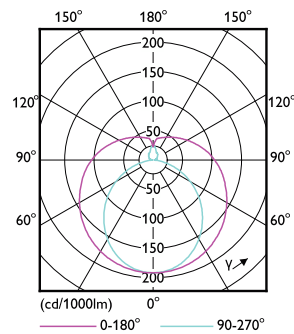

Product data

General Information	
Cap-Base	G13 [Medium Bi-Pin Fluorescent]
Nominal lifetime	60,000 hour(s)
Switching Cycle	200,000
Lighting Technology	LED
Flux measurement reference	Sphere
CE mark	Yes
EU RoHS compliant	Yes
Light Technical	
Color Code	830 [CCT of 3000K]
Beam Angle (Nom)	190 degree(s)
Luminous Flux	1,000 lumen
Color Designation	White (WH)
Correlated Color Temperature (Nom)	3000 K
Luminous Efficacy (rated) (Nom)	125.00 lm/W
Color Consistency	<6
Color rendering index (CRI)	80
LLMF At End Of Nominal Lifetime (Nom)	70 %

Dimensional drawing

Product	D1	D2	A1	A2	A3
MAS LEDtube VLE 600mm HO 8W 830 T8	25.8 mm	28 mm	588.5 mm	595.5 mm	602.5 mm

Photometric data

General uniform lighting - MAS LEDtube VLE 600mm HO 8W 830 T8

Light Distribution Diagram - MAS LEDtube VLE 600mm HO 8W 830 T8