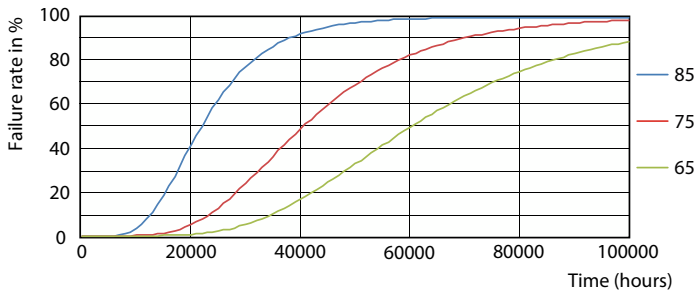

MASTER Value LEDtube T8

Photometric data

Spectral Power Distribution Colour - MAS LEDtube VLE 600mm HO 8W 830 T8

Lifetime

Lumen Maintenance Diagram - MAS LEDtube VLE 600mm HO 8W 830 T8

Life Expectancy Diagram - MAS LEDtube VLE 600mm HO 8W 830 T8