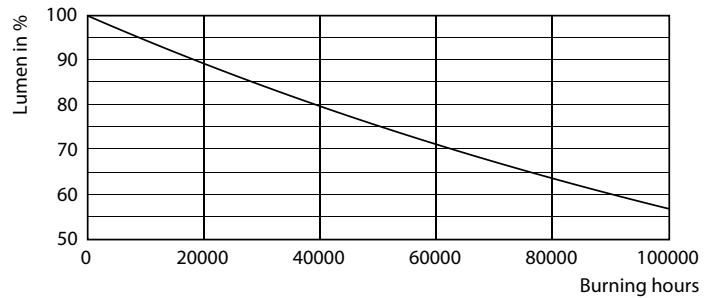

Lumen Maintenance Diagram - MAS LEDtube VLE 600mm HO 8W 830 T8