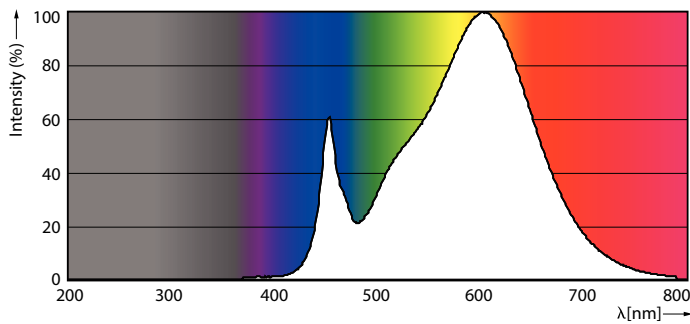

Photometric data

TLED_4ft_220-240V15.5-36W_2300lm_3000K_G13