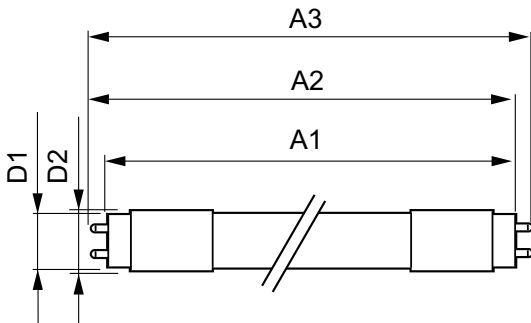

Energy Consumption kWh/1000 h	16 kWh
Product Data	
Full product code	871869964721600
Order product name	MASTER LEDtube 1200mm UO 15.5W 830 T8
EAN/UPC - Product	8718699647216
Order code	929002020502
Numerator - Quantity Per Pack	1
Numerator - Packs per outer box	10
Material Nr. (12NC)	929002020502
Net Weight (Piece)	0.251 kg

Dimensional drawing

TLED 4ft 220-240V15.5-36W 2300lm3000KG13

Product	D1	D2	A1	A2	A3
MASTER LEDtube 1200mm UO 15.5W 830 T8	25.8 mm	28 mm	1198.2 mm	1205.3 mm	1212.4 mm

Photometric data

TLED_4ft_220-240V15.5-36W_2300lm_3000K_G13