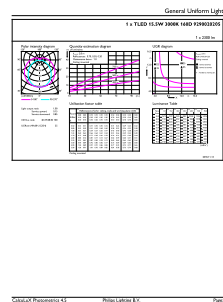

Energy Consumption kWh/1000 h	16 kWh
Product Data	
Full product code	871869964721600
Order product name	MASTER LEDtube 1200mm UO 15.5W 830 T8
EAN/UPC - Product	8718699647216
Order code	929002020502
Numerator - Quantity Per Pack	1
Numerator - Packs per outer box	10
Material Nr. (12NC)	929002020502
Net Weight (Piece)	0.251 kg

Dimensional drawing

TLED 4ft 220-240V15.5-36W 2300lm3000KG13

Product	D1	D2	A1	A2	A3
MASTER LEDtube 1200mm UO 15.5W 830 T8	25.8 mm	28 mm	1198.2 mm	1205.3 mm	1212.4 mm

Photometric data

TLED_4ft_220-240V15.5-36W_2300lm_3000K_G13

TLED_4ft_220-240V15.5-36W_2300lm_3000K_G13

MASTER LEDtube EM/Mains T8

Photometric data

TLED_4ft_220-240V15.5-36W_G13-LDD

Lifetime

TLED_220-240V_G13-FailureRate

TLED_220-240V_G13-LifetimeVsTc

TLED_220-240V_G13-LumenVsTc