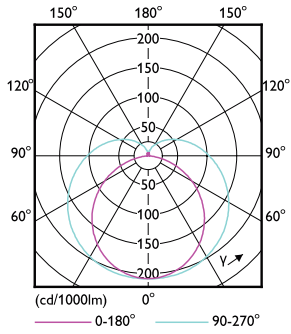

T8

Photometric data

LEDtube 15,5W G13 T8