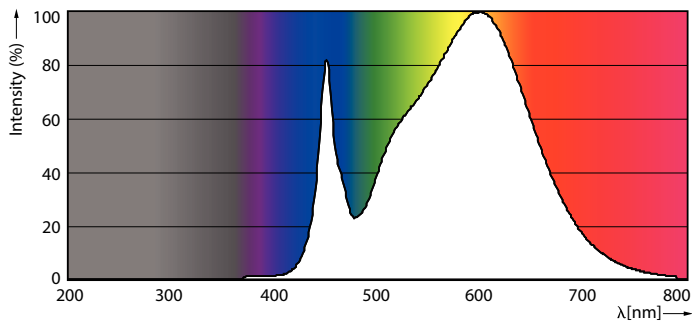

Photometric data

LEDtube 15,5W G13 T8 850

LEDtube 15,5W G13 T8 850