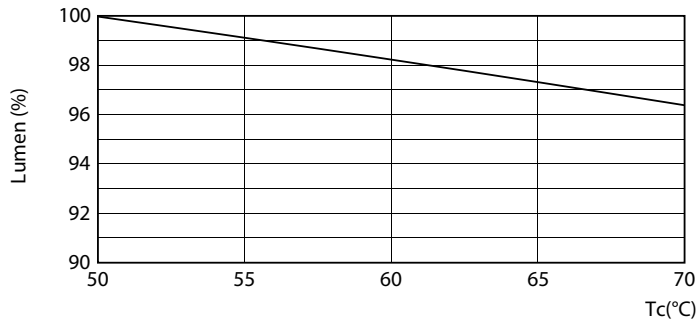

Lifetime

LEDtube 15,5W G13 T8 LumenVsTc