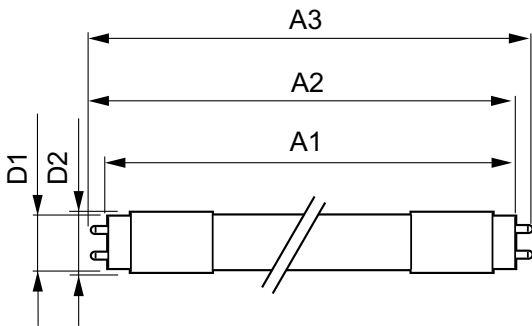

T8

Approval and Application

Energy Efficiency Label (EEL)	Not applicable
Energy Saving Product	Yes
Approval Marks	RoHS compliance UL certificate DLC compliance
Energy Consumption kWh/1000 h	- kWh

Product Data

Order product name	15.5T8/MAS/48-850/IF25/P/DIM 25/1

EAN/UPC - Product	046677545208
Order code	929002016504
Numerator - Quantity Per Pack	1
Numerator - Packs per outer box	25
Material Nr. (12NC)	929002016504
Net Weight (Piece)	0.230 kg

Dimensional drawing

TLED 1200mmT8 120-277 15.5W 2500lm 5000K

Product	D1	D2	A1	A2	A3
15.5T8/MAS/48-850/IF25/P/DIM 25/1	25.7 mm	28 mm	1198.1 mm	1205.2 mm	1212.3 mm