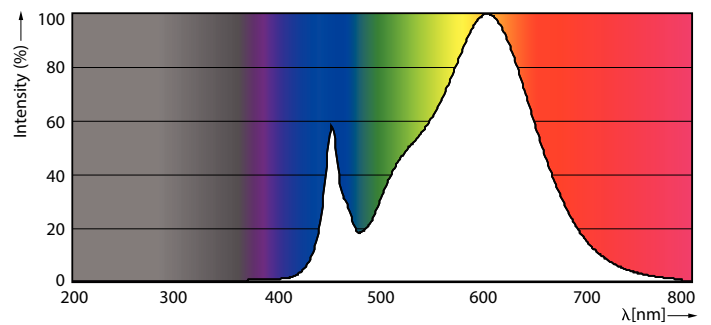

LEDtube 15,5W G13 T8 830