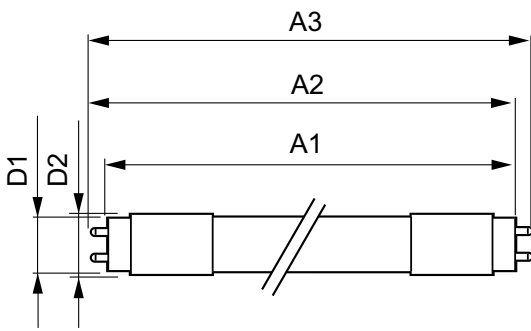

## 15.5T8/MAS/48-830/IF23/P/DIM 25/1

Our TLEDs are available in InstantFit (Type A / Type C) or MainsFit (Ballast bypass / Type B) versions. The InstantFit lamps work on a broad variety of ballasts and LED drivers. Only InstantFit has over 15,000 lamp & ballast combinations delivering even light output, energy savings and a long lifetime. Our MainsFit products feature a double-ended design, simplifying installation while a proprietary safety circuit minimizes a shock risk. Lamp sizes range from 2-foot to 8-foot and U-bend with a variety of lumen outputs.

### Product data

General Information		Starting Time (Nom)	
Cap-Base	G13 [ Medium Bi-Pin Fluorescent]		0.5 s
EU RoHS compliant	Yes	Warm Up Time to 60% Light (Nom)	0.5 s
Nominal Lifetime (Nom)	70000 h	UL Type	Type A - works on ballast
Switching Cycle	50000X	Power Factor (Nom)	0.9
		Voltage (Nom)	120-277, 347 V
Light Technical		Temperature	
Color Code	830 [ CCT of 3000K]	T-Ambient (Max)	55 °C
Beam Angle (Nom)	180 °	T-Ambient (Min)	-20 °C
Luminous Flux (Nom)	2300 lm	T-Storage (Max)	65 °C
Color Designation	White (WH)	T-Storage (Min)	-40 °C
Correlated Color Temperature (Nom)	3000 K	T-Case Maximum (Nom)	50 °C
Luminous Efficacy (rated) (Nom)	148.00 lm/W		
Color Consistency	<6	Controls and Dimming	
Color Rendering Index (Nom)	80	Dimmable	No
LLMF At End Of Nominal Lifetime (Nom)	70 %		
Operating and Electrical		Mechanical and Housing	
Input Frequency	50 to 60 Hz	Bulb Material	Plastic
Power (Nom)	15.5 W	Product Length	1200 mm

# T8

Bulb Shape	Tube, double-ended
<b>Approval and Application</b>	
Energy Saving Product	Yes
Approval Marks	RoHS compliance UL certificate DLC compliance
Energy Consumption kWh/1000 h	- kWh
<b>Product Data</b>	
Order product name	15.5T8/MAS/48-830/IF23/P/DIM 25/1

## Dimensional drawing

Product	D1	D2	A1	A2	A3
15.5T8/MAS/48-830/IF23/P/DIM 25/1	25.7 mm	28 mm	1198.1 mm	1205.2 mm	1212.3 mm

TLED 1200mmT8 120-277 15.5W 2300lm 3000K