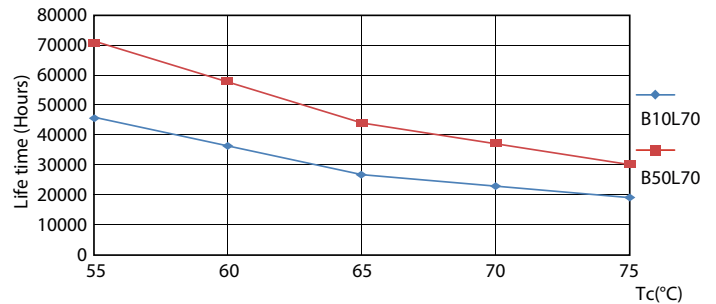

Product data

General Information	
Cap-Base	G13 [Medium Bi-Pin Fluorescent]
EU RoHS compliant	Yes
Nominal Lifetime (Nom)	70000 h
Switching Cycle	50000X
Light Technical	
Color Code	830 [CCT of 3000K]
Beam Angle (Nom)	180 °
Luminous Flux (Nom)	1500 lm
Color Designation	White (WH)
Correlated Color Temperature (Nom)	3000 K
Luminous Efficacy (rated) (Nom)	157.00 lm/W
Color Consistency	<6
Color Rendering Index (Nom)	80
LLMF At End Of Nominal Lifetime (Nom)	70 %
Operating and Electrical	
Input Frequency	50 to 60 Hz
Power (Nom)	9.5 W

LEDtube 1200mm T8 9,5W 1500lm 3000K

T8

Photometric data

LEDtube 1200mm T8 9,5W

Lifetime

LEDtube 1200mm T8 9,5W

LEDtube 1200mm T8 9,5W LumenVsTc

LEDtube 1200mm T8 9,5W FailureRate