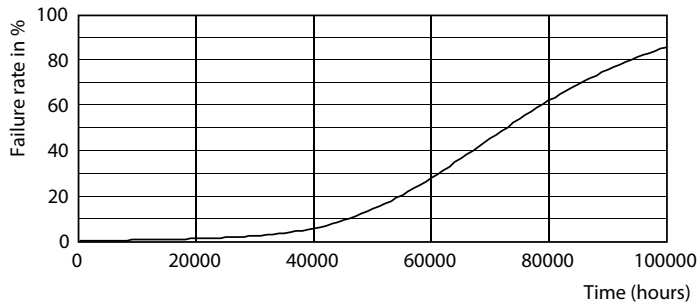

LEDtube 1200mm T8 9,5W 1500lm 3000K

T8

Photometric data

LEDtube 1200mm T8 9,5W

Lifetime

LEDtube 1200mm T8 9,5W

LEDtube 1200mm T8 9,5W LumenVsTc

LEDtube 1200mm T8 9,5W FailureRate