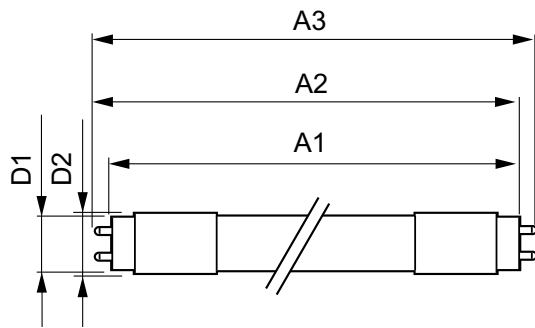

Product data

General Information	
Cap-Base	G13 [Medium Bi-Pin Fluorescent]
EU RoHS compliant	Yes
Nominal Lifetime (Nom)	70000 h
Switching Cycle	50000X
Light Technical	
Color Code	830 [CCT of 3000K]
Beam Angle (Nom)	180 °
Luminous Flux (Nom)	1500 lm
Color Designation	White (WH)
Correlated Color Temperature (Nom)	3000 K
Luminous Efficacy (rated) (Nom)	157.00 lm/W
Color Consistency	<6
Color Rendering Index (Nom)	80
LLMF At End Of Nominal Lifetime (Nom)	70 %
Operating and Electrical	
Input Frequency	50 to 60 Hz
Power (Nom)	9.5 W

T8

Bulb Shape	Tube, double-ended
------------	--------------------

Approval and Application

Energy Saving Product	Yes
Approval Marks	RoHS compliance UL certificate
Energy Consumption kWh/1000 h	- kWh

Product Data

Order product name	9.5T8/MAS/48-830/IF15/P/DIM 10/1
--------------------	----------------------------------

EAN/UPC - Product	046677473976
Order code	929002015804
Numerator - Quantity Per Pack	1
Numerator - Packs per outer box	10
Material Nr. (12NC)	929002015804
Net Weight (Piece)	0.220 kg

Dimensional drawing

TLED 1200mmT8 120-277 9.5W 1500lm 3000K

Product	D1	D2	A1	A2	A3
9.5T8/MAS/48-830/ IF15/P/DIM 10/1	25.7 mm	28 mm	1198.1 mm	1205.2 mm	1212.3 mm

Photometric data

LEDtube 1200mm T8 9,5W 1500lm 3000K