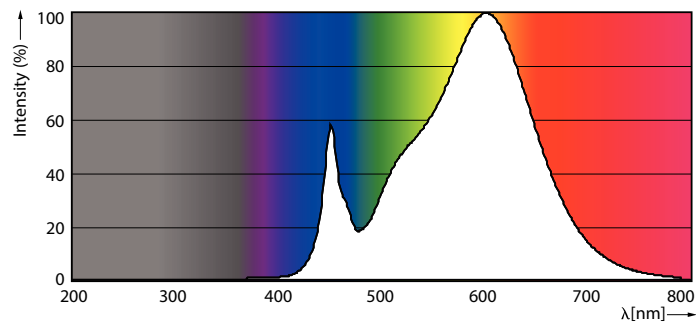

Photometric data

LEDtube 1200mm T8 9,5W 1500lm 3000K

LEDtube 1200mm T8 9,5W 1500lm 3000K