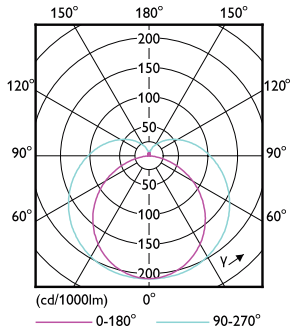

T8

Photometric data

LEDtube 1200mm T8 9,5W