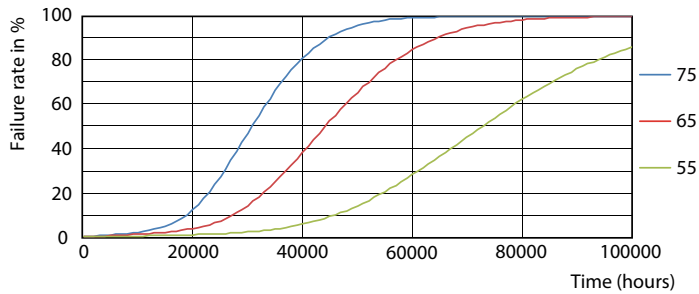

LEDtube 1200mm T8 9,5W 1500lm 3000K

T8

Photometric data

LEDtube 1200mm T8 9,5W

Lifetime

LEDtube 1200mm T8 9,5W

LEDtube 1200mm T8 9,5W LumenVsTc

LEDtube 1200mm T8 9,5W FailureRate