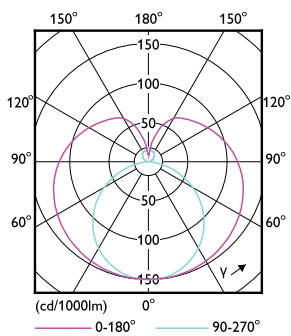

Photometric data

LEDtube 9W G13 900lm