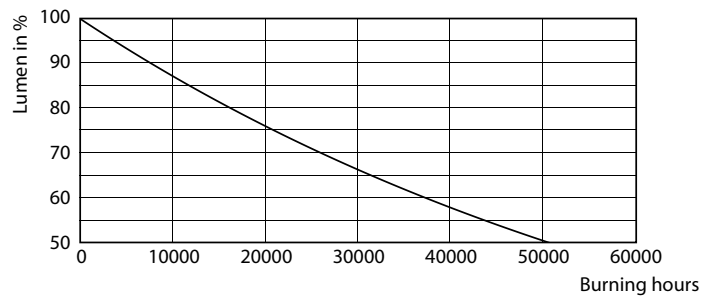

## Lifetime

LEDtube 25K FailureRate

LEDtube 25K

LEDtube 25K 1 LumenVsTc

LEDtube 25K