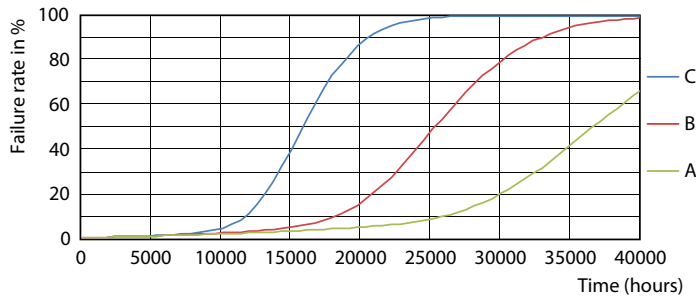

Lifetime

LEDtube 25K FailureRate