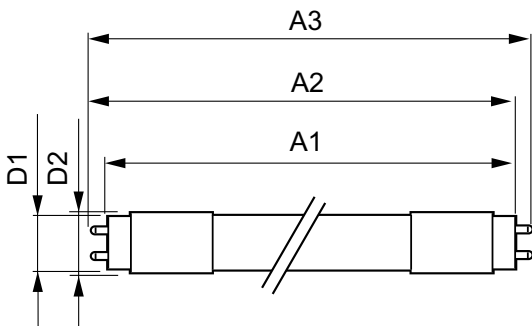

CorePro LEDtube EM/Mains T8

T-Case Maximum (Nom)	65 °C
Controls and Dimming	
Dimmable	No
Mechanical and Housing	
Product Length	600 mm
Bulb Shape	Tube, single-ended
Approval and Application	
Energy Saving Product	Yes
Approval Marks	RoHS compliance
Energy Consumption kWh/1000 h	9 kWh

Product Data	
Full product code	871869963753800
Order product name	CorePro LEDtube 600mm 9W 865 T8 C W G
EAN/UPC - Product	8718699637538
Order code	929002000572
Numerator - Quantity Per Pack	1
Numerator - Packs per outer box	25
Material Nr. (12NC)	929002000572
Net Weight (Piece)	0.160 kg

Dimensional drawing

TLED 600mm 100-240V 9-18W 900lm 6500K

Product	D1	D2	A1	A2	A3
CorePro LEDtube 600mm 9W 865 T8 C W G	25.6 mm	27.8 mm	589.8 mm	595.7 mm	604 mm