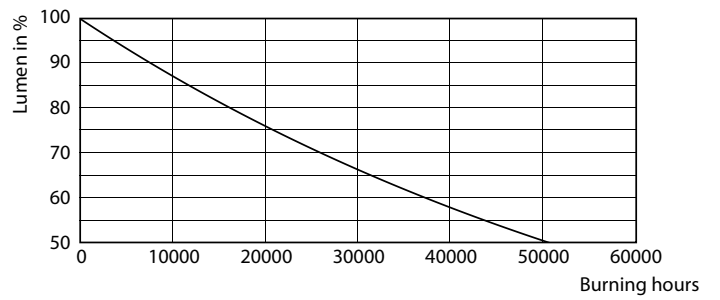

LEDtube 18W G13 2100lm 865

CorePro LEDtube EM/Mains T8

Photometric data

LEDtube 18W G13 865

Lifetime

LEDtube 25K FailureRate

LEDtube 25K

LEDtube 25K 1 LumenVsTc