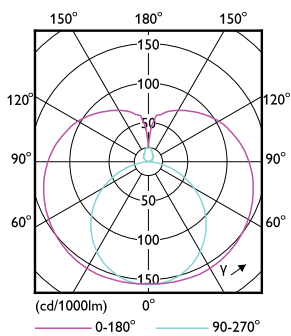

Product Data	
Full product code	871869963763700
Order product name	CorePro LEDtube 1200mm HO 18W865 C W G
EAN/UPC - Product	8718699637637
Order code	929002000172
Numerator - Quantity Per Pack	1
Numerator - Packs per outer box	25
Material Nr. (12NC)	929002000172
Net Weight (Piece)	0.172 kg

Dimensional drawing

TLED 1200mm 100-240V 18-36W 2100lm 6500K

Product	D1	D2	A1	A2	A3
CorePro LEDtube 1200mm HO 18W865 C W G	25.6 mm	27.8 mm	1199.4 mm	1205.3 mm	1213.6 mm

Photometric data

LEDtube 18W G13 2100lm