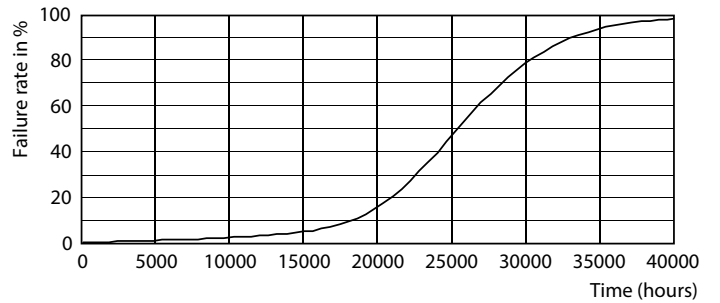

LEDtube 18W G13 2100lm 865

CorePro LEDtube EM/Mains T8

Photometric data

LEDtube 18W G13 865

Lifetime

LEDtube 25K FailureRate

LEDtube 25K

LEDtube 25K 1 LumenVsTc