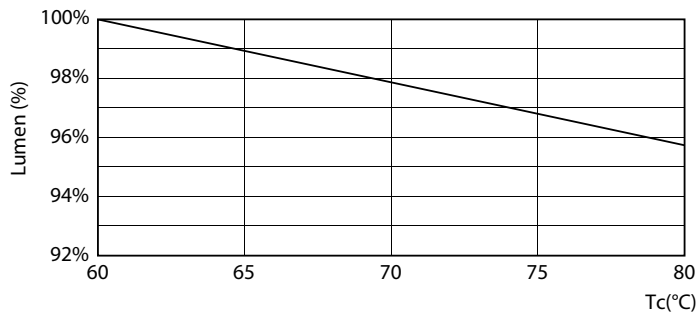

LEDtube 18W G13 2100lm 865

CorePro LEDtube EM/Mains T8

Photometric data

LEDtube 18W G13 865

Lifetime

LEDtube 25K FailureRate

LEDtube 25K

LEDtube 25K 1 LumenVsTc