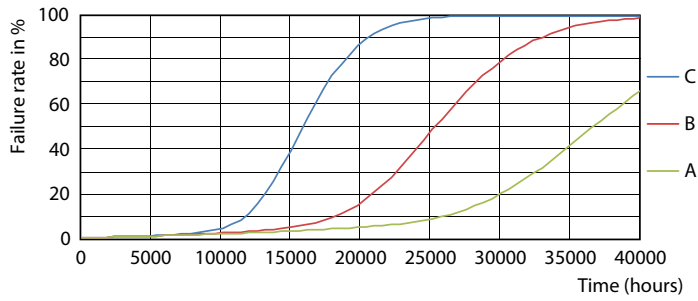

LEDtube 18W G13 2100lm 865

CorePro LEDtube EM/Mains T8

Photometric data

LEDtube 18W G13 865

Lifetime

LEDtube 25K FailureRate

LEDtube 25K

LEDtube 25K 1 LumenVsTc