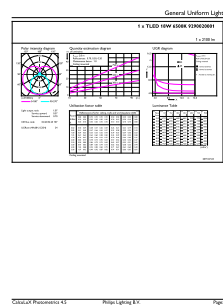

Product Data	
Full product code	871869963763700
Order product name	CorePro LEDtube 1200mm HO 18W865 C W G
EAN/UPC - Product	8718699637637
Order code	929002000172
Numerator - Quantity Per Pack	1
Numerator - Packs per outer box	25
Material Nr. (12NC)	929002000172
Net Weight (Piece)	0.172 kg

Dimensional drawing

TLED 1200mm 100-240V 18-36W 2100lm 6500K

Product	D1	D2	A1	A2	A3
CorePro LEDtube 1200mm HO 18W865 C W G	25.6 mm	27.8 mm	1199.4 mm	1205.3 mm	1213.6 mm

Photometric data

LEDtube 18W G13 2100lm

LEDtube 18W G13 2100lm 865

CorePro LEDtube EM/Mains T8

Photometric data

LEDtube 18W G13 865

Lifetime

LEDtube 25K FailureRate

LEDtube 25K

LEDtube 25K 1 LumenVsTc