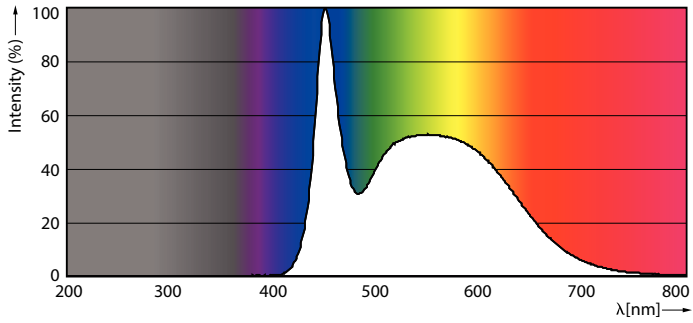

CorePro LEDtube EM/Mains T8

Photometric data

LEDtube 18W G13 865