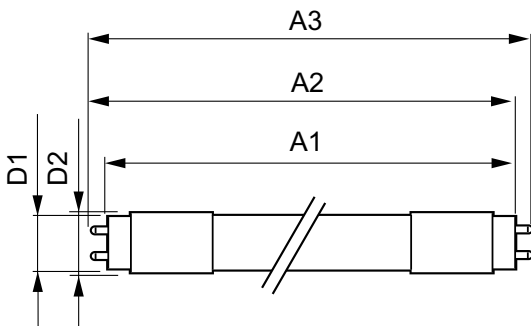

Product Data	
Full product code	871869963763700
Order product name	CorePro LEDtube 1200mm HO 18W865 C W G
EAN/UPC - Product	8718699637637
Order code	929002000172
Numerator - Quantity Per Pack	1
Numerator - Packs per outer box	25
Material Nr. (12NC)	929002000172
Net Weight (Piece)	0.172 kg

Dimensional drawing

TLED 1200mm 100-240V 18-36W 2100lm 6500K

Product	D1	D2	A1	A2	A3
CorePro LEDtube 1200mm HO 18W865 C W G	25.6 mm	27.8 mm	1199.4 mm	1205.3 mm	1213.6 mm

Photometric data

LEDtube 18W G13 2100lm