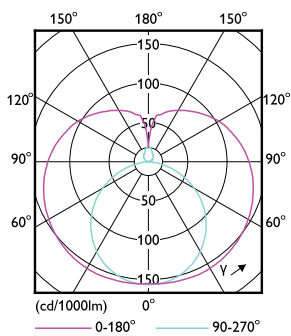

Dimensional drawing

TLED 1200mm 100-240V 18-36W 2100lm 4000K

Product	D1	D2	A1	A2	A3
CorePro LEDtube 1200mm HO 18W840 C W G	25.6 mm	27.8 mm	1199.4 mm	1205.3 mm	1213.6 mm

Photometric data

LEDtube 18W G13 2100lm