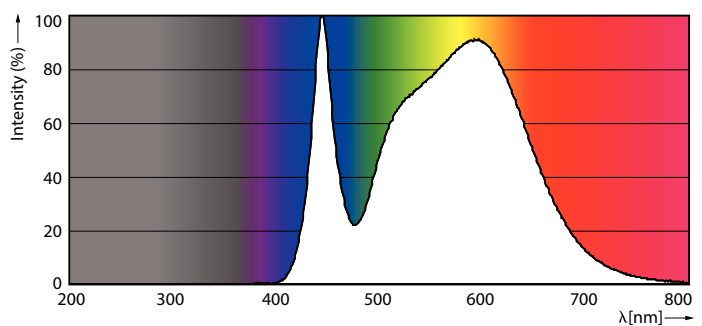

Dimensional drawing

TLED 1200mm 100-240V 18-36W 2100lm 4000K

Product	D1	D2	A1	A2	A3
CorePro LEDtube 1200mm HO 18W840 C W G	25.6 mm	27.8 mm	1199.4 mm	1205.3 mm	1213.6 mm

Photometric data

LEDtube 18W G13 2100lm