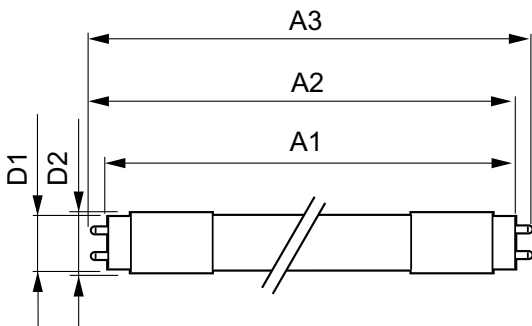

T-Case Maximum (Nom)	65 °C
Controls and Dimming	
Dimmable	No
Mechanical and Housing	
Product Length	1200 mm
Bulb Shape	Tube, single-ended
Approval and Application	
Energy Saving Product	Yes
Approval Marks	RoHS compliance
Energy Consumption kWh/1000 h	18 kWh

Product Data	
Full product code	871869963761300
Order product name	CorePro LEDtube 1200mm HO 18W840 C W G
EAN/UPC - Product	8718699637613
Order code	929002000072
Numerator - Quantity Per Pack	1
Numerator - Packs per outer box	25
Material Nr. (12NC)	929002000072
Net Weight (Piece)	0.225 kg

Dimensional drawing

TLED 1200mm 100-240V 18-36W 2100lm 4000K

Product	D1	D2	A1	A2	A3
CorePro LEDtube 1200mm HO 18W840 C W G	25.6 mm	27.8 mm	1199.4 mm	1205.3 mm	1213.6 mm

Photometric data

LEDtube 18W G13 2100lm