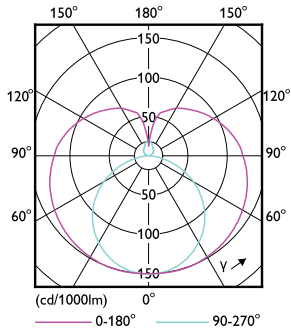

CorePro LEDtube EM/Mains T8

Photometric data

LEDtube 18W G13 1850lm