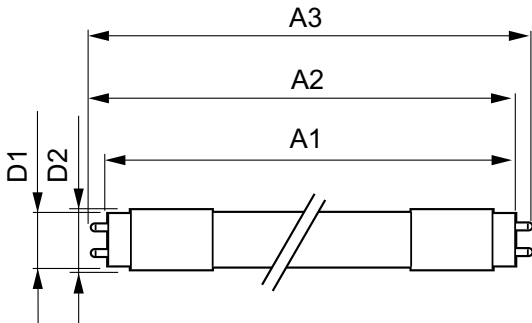

Product Data	
Full product code	871869963759000
Order product name	CorePro LEDtube 1200mm 18W 865 T8C W G
EAN/UPC - Product	8718699637590
Order code	929001999972
Numerator - Quantity Per Pack	1
Numerator - Packs per outer box	25
Material Nr. (12NC)	929001999972
Net Weight (Piece)	0.225 kg

Dimensional drawing

TLED 1200mm 100-240V 18-36W 1850lm 6500K

Product	D1	D2	A1	A2	A3
CorePro LEDtube 1200mm 18W 865 T8C W G	25.6 mm	27.8 mm	1199.4 mm	1205.3 mm	1213.6 mm

Photometric data

LEDtube 18W G13 1850lm 865