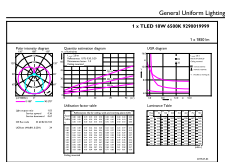

Product Data	
Full product code	871869963759000
Order product name	CorePro LEDtube 1200mm 18W 865 T8C W G
EAN/UPC - Product	8718699637590
Order code	929001999972
Numerator - Quantity Per Pack	1
Numerator - Packs per outer box	25
Material Nr. (12NC)	929001999972
Net Weight (Piece)	0.225 kg

Dimensional drawing

TLED 1200mm 100-240V 18-36W 1850lm 6500K

Product	D1	D2	A1	A2	A3
CorePro LEDtube 1200mm 18W 865 T8C W G	25.6 mm	27.8 mm	1199.4 mm	1205.3 mm	1213.6 mm

Photometric data

LEDtube 18W G13 1850lm 865