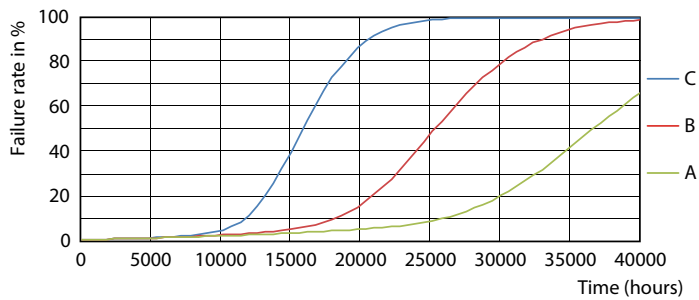

LEDtube 18W G13 865

CorePro LEDtube EM/Mains T8

Photometric data

LEDtube 18W G13 1850lm

Lifetime

LEDtube 25K FailureRate

LEDtube 25K

LEDtube 25K 1 LumenVsTc