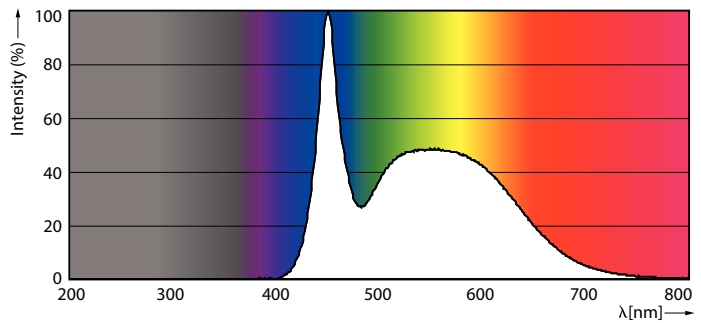

LEDtube 18W G13 865