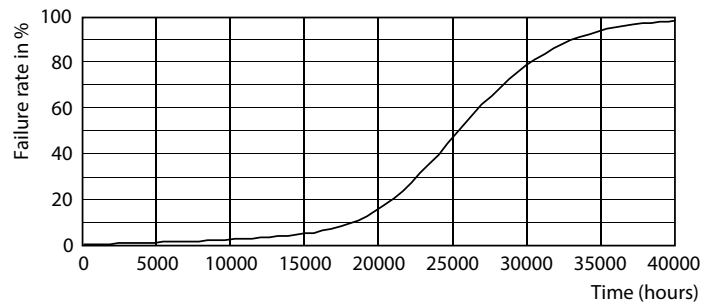

LEDtube 18W G13 865

CorePro LEDtube EM/Mains T8

Photometric data

LEDtube 18W G13 1850lm

Lifetime

LEDtube 25K FailureRate

LEDtube 25K

LEDtube 25K 1 LumenVsTc