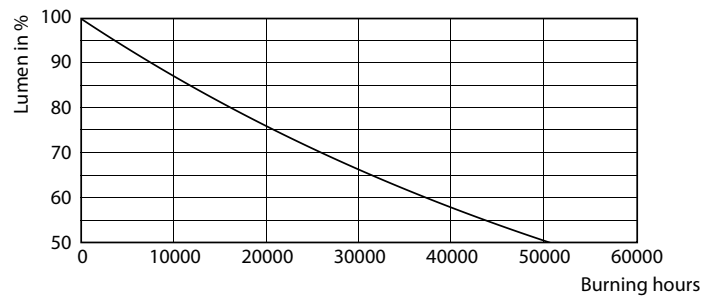

LEDtube 18W G13 865

CorePro LEDtube EM/Mains T8

Photometric data

LEDtube 18W G13 1850lm

Lifetime

LEDtube 25K FailureRate

LEDtube 25K

LEDtube 25K 1 LumenVsTc