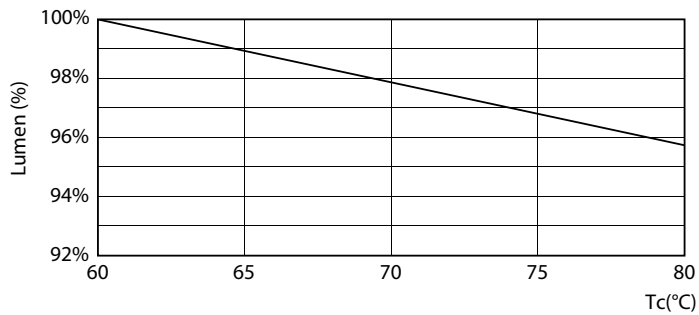

LEDtube 18W G13 865

CorePro LEDtube EM/Mains T8

Photometric data

LEDtube 18W G13 1850lm

Lifetime

LEDtube 25K FailureRate

LEDtube 25K

LEDtube 25K 1 LumenVsTc