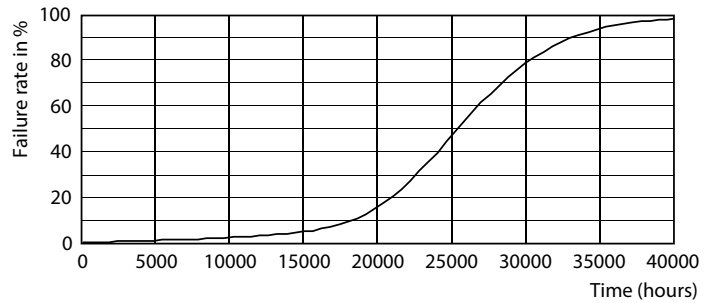

LEDtube 18W G13 1850lm

CorePro LEDtube EM/Mains T8

Photometric data

© 2021 Philips Lighting B.V. Page 11

LEDtube 18W G13 1850lm 830

Lifetime

LEDtube 25K FailureRate

LEDtube 25K