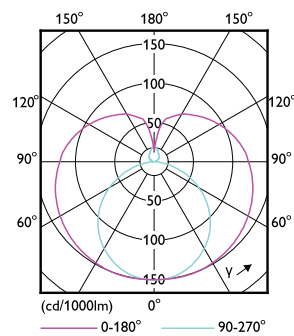

Dimensional drawing

TLED 1200mm 100-240V 18-36W 1850lm 3000K

Product	D1	D2	A1	A2	A3
CorePro LEDtube 1200mm 18W 830 T8C W G	25.6 mm	27.8 mm	1199.4 mm	1205.3 mm	1213.6 mm

Photometric data

LEDtube 18W G13 830

LEDtube 18W G13 1850lm

CorePro LEDtube EM/Mains T8

Photometric data

© 2021 Philips Lighting B.V. Page 11

LEDtube 18W G13 1850lm 830

Lifetime

LEDtube 25K FailureRate

LEDtube 25K