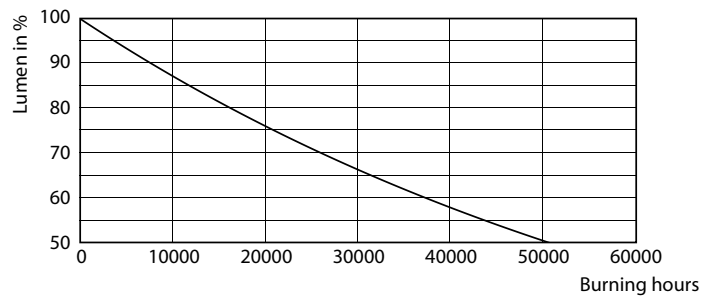

LEDtube 18W G13 1850lm

CorePro LEDtube EM/Mains T8

Photometric data

© 2021 Philips Lighting B.V. Page 11

LEDtube 18W G13 1850lm 830

Lifetime

LEDtube 25K FailureRate

LEDtube 25K