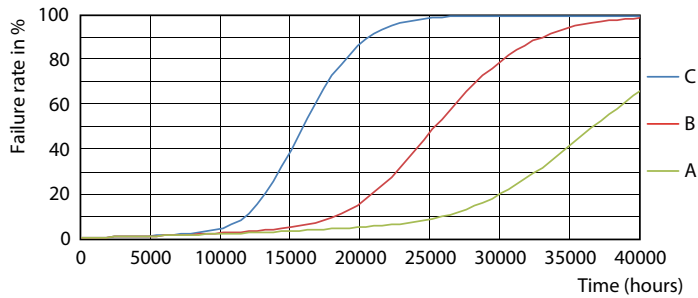

LEDtube 18W G13 1850lm

CorePro LEDtube EM/Mains T8

Photometric data

© 2021 Philips Lighting B.V. Page 11

LEDtube 18W G13 1850lm 830

Lifetime

LEDtube 25K FailureRate

LEDtube 25K