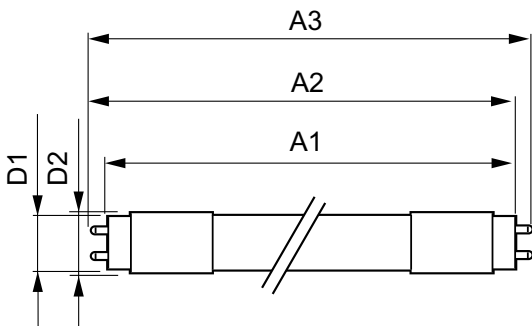

Product Data	
Full product code	871869963755200
Order product name	CorePro LEDtube 1200mm 18W 830 T8C W G
EAN/UPC - Product	8718699637552
Order code	929001999772
Numerator - Quantity Per Pack	1
Numerator - Packs per outer box	25
Material Nr. (12NC)	929001999772
Net Weight (Piece)	0.172 kg

Dimensional drawing

TLED 1200mm 100-240V 18-36W 1850lm 3000K

Product	D1	D2	A1	A2	A3
CorePro LEDtube 1200mm 18W 830 T8C W G	25.6 mm	27.8 mm	1199.4 mm	1205.3 mm	1213.6 mm

Photometric data

LEDtube 18W G13 830