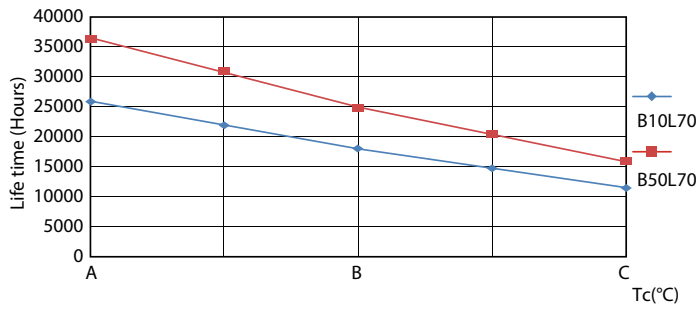

CorePro LEDtube EM/Mains T8

Lifetime

LEDtube 25K LifetimeVsTc