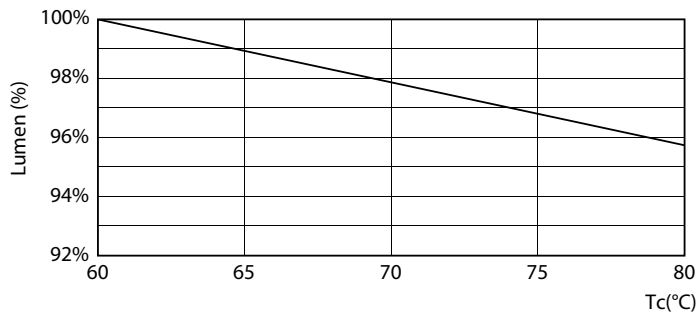

LEDtube 18W G13 1850lm

CorePro LEDtube EM/Mains T8

Photometric data

© 2021 Philips Lighting B.V. Page 11

LEDtube 18W G13 1850lm 830

Lifetime

LEDtube 25K FailureRate

LEDtube 25K