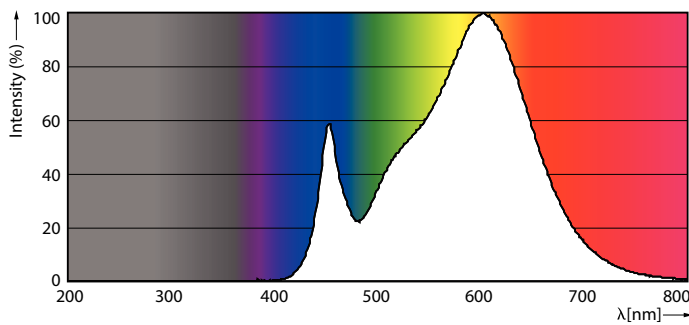

Photometric data

LEDtube 18W G13 830