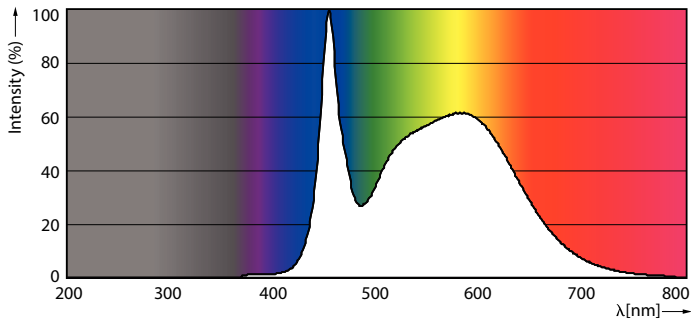

Photometric data

General Uniform Lighting

LEDtube 16W G13 840 24D ND

LEDtube 16W G13 840 24D ND