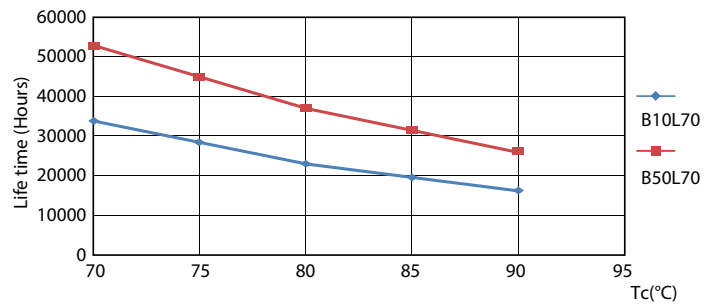

LEDtube 16W G13 840 24D ND