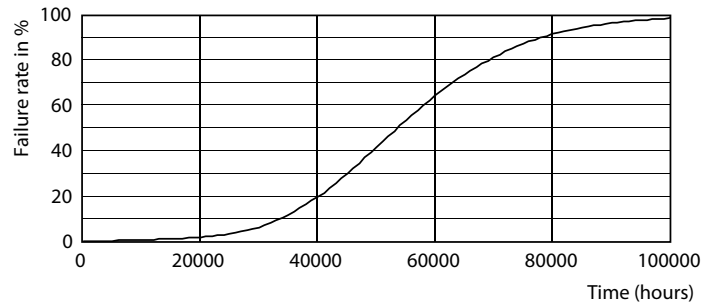

LEDtube 16W G13 840 24D ND

LED InstantFit Lamps

Lifetime