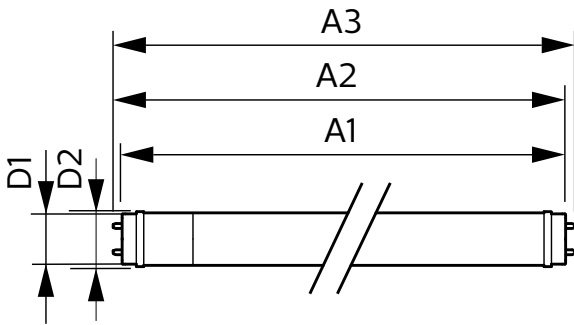

Product data

General Information	
Cap-Base	G13 [Medium Bi-Pin Fluorescent]
EU RoHS compliant	Yes
Nominal Lifetime (Nom)	36000 h
Switching Cycle	50000X
Light Technical	
Color Code	840 [CCT of 4000K]
Beam Angle (Nom)	240 °
Luminous Flux (Nom)	1800 lm
Color Designation	Cool White (CW)
Correlated Color Temperature (Nom)	4000 K
Luminous Efficacy (rated) (Nom)	112.00 lm/W
Color Consistency	<6
Color Rendering Index (Nom)	80
LLMF At End Of Nominal Lifetime (Nom)	70 %
Operating and Electrical	
Input Frequency	50 to 60 Hz
Power (Nom)	16 W
Lamp Current (Max)	130 mA

Lamp Current (Min)	47 mA
Starting Time (Nom)	0.5 s
Warm Up Time to 60% Light (Nom)	0.5 s
Power Factor (Nom)	0.9
Voltage (Nom)	120-277 V
Temperature	
T-Ambient (Max)	45 °C
T-Ambient (Min)	-20 °C
T-Storage (Max)	65 °C
T-Storage (Min)	-40 °C
T-Case Maximum (Nom)	70 °C
Controls and Dimming	
Dimmable	No
Mechanical and Housing	
Product Length	1200 mm
Approval and Application	
Energy Efficiency Label (EEL)	Not applicable

Order code	929001997603
Numerator - Quantity Per Pack	1
Numerator - Packs per outer box	1
Material Nr. (12NC)	929001997603
Net Weight (Piece)	0.250 kg

Dimensional drawing

TLED 1200mm 16-32W 1800lm 4000K G13

Product	D1	D2	A1	A2	A3
16T8/LED/48-840/MF18/G/ Clear 1/4 FFP	25.7 mm	28 mm	1198 mm	1205 mm	1212 mm

Photometric data

General Uniform Lighting

LEDtube 16W G13 840 24D ND

LEDtube 16W G13 840 24D ND

LEDtube 16W G13 840 24D ND