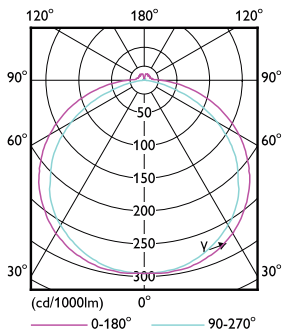

Order code	929001997603
Numerator - Quantity Per Pack	1
Numerator - Packs per outer box	1
Material Nr. (12NC)	929001997603
Net Weight (Piece)	0.250 kg

Dimensional drawing

TLED 1200mm 16-32W 1800lm 4000K G13

Product	D1	D2	A1	A2	A3
16T8/LED/48-840/MF18/G/ Clear 1/4 FFP	25.7 mm	28 mm	1198 mm	1205 mm	1212 mm

Photometric data

General Uniform Lighting

LEDtube 16W G13 840 24D ND

LEDtube 16W G13 840 24D ND

LEDtube 16W G13 840 24D ND