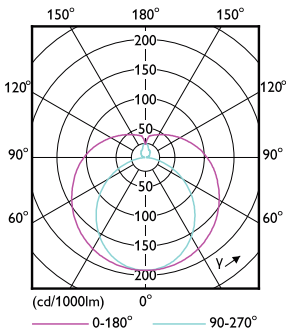

T8

Mechanical and Housing

Product Length	1200 mm
Bulb Shape	Tube, double-ended

Approval and Application

Energy Saving Product	Yes
Approval Marks	UL certificate RoHS compliance DLC compliance
Energy Consumption kWh/1000 h	- kWh
Energy Certifications	DLC Standard

Product Data

Order product name	10T8/COR/48-850/IF16/G 25/1
EAN/UPC - Product	046677541996
Order code	929001991804
Numerator - Quantity Per Pack	1
Numerator - Packs per outer box	25
Material Nr. (12NC)	929001991804
Net Weight (Piece)	0.215 kg

Dimensional drawing

TLED 1200mmT8 120-277 10.5W 1650lm 5000K

Product	D1	D2	A1	A2	A3
10T8/COR/48-850/IF16/G 25/1	25.7 mm	28 mm	1198.1 mm	1205.2 mm	1212.3 mm

Photometric data

LEDtube 10W G13 850 ND

LEDtube 10W G13 850 ND