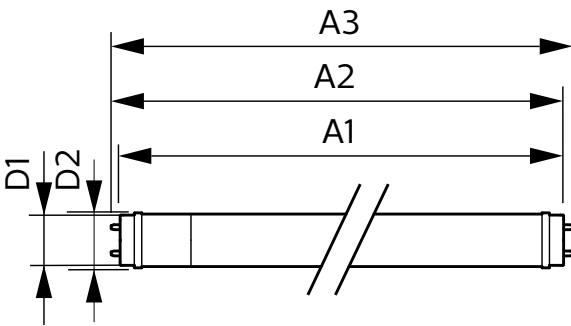

T8

Mechanical and Housing

Product Length	1200 mm
Bulb Shape	Tube, double-ended

Approval and Application

Energy Saving Product	Yes
Approval Marks	UL certificate RoHS compliance DLC compliance
Energy Consumption kWh/1000 h	- kWh
Energy Certifications	DLC Standard

Product Data

Order product name	10T8/COR/48-850/IF16/G 25/1
EAN/UPC - Product	046677541996
Order code	929001991804
Numerator - Quantity Per Pack	1
Numerator - Packs per outer box	25
Material Nr. (12NC)	929001991804
Net Weight (Piece)	0.215 kg

Dimensional drawing

TLED 1200mmT8 120-277 10.5W 1650lm 5000K

Product	D1	D2	A1	A2	A3
10T8/COR/48-850/IF16/G 25/1	25.7 mm	28 mm	1198.1 mm	1205.2 mm	1212.3 mm

Photometric data

LEDtube 10W G13 850 ND

LEDtube 10W G13 850 ND