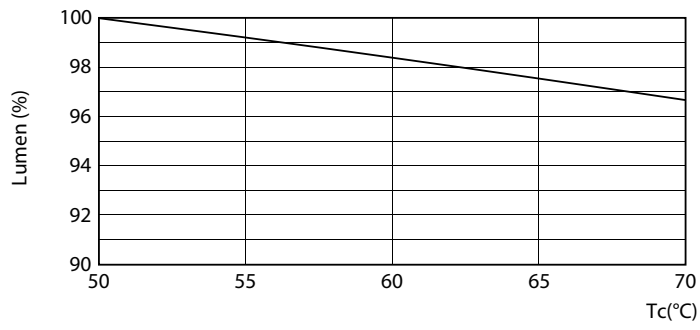

T8

Lifetime

LEDtube 10W G13 850 ND