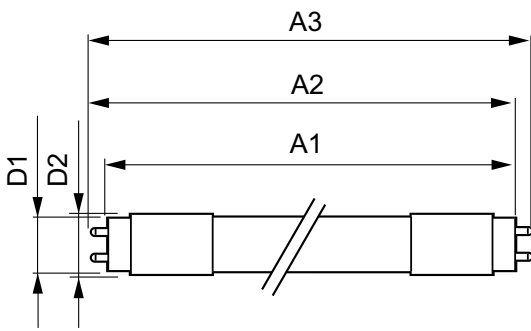

T8

Product Length	600 mm
Bulb Shape	Tube, double-ended
Approval and Application	
Energy Saving Product	Yes
Approval Marks	RoHS compliance UL certificate DLC compliance
Energy Consumption kWh/1000 h	- kWh
Energy Certifications	DLC Standard

Product Data	
Order product name	7T8/MAS/24-840/IF11/P/DIM 10/1
EAN/UPC - Product	046677541835
Order code	929001987104
Numerator - Quantity Per Pack	1
Numerator - Packs per outer box	10
Material Nr. (12NC)	929001987104
Net Weight (Piece)	0.080 kg

Dimensional drawing

TLED IF MasterClass 2ft 1100lm 4000K