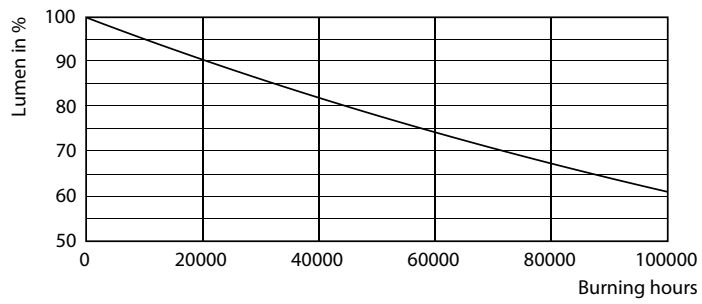

Photometric data

G13 4000K

Lifetime

G13 4000K

G13 4000K

G13 4000K

G13 4000K

T8

Lifetime

G13 4000K