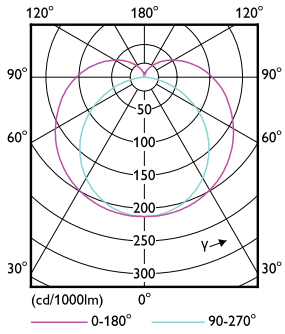

Photometric data

G13 4000K