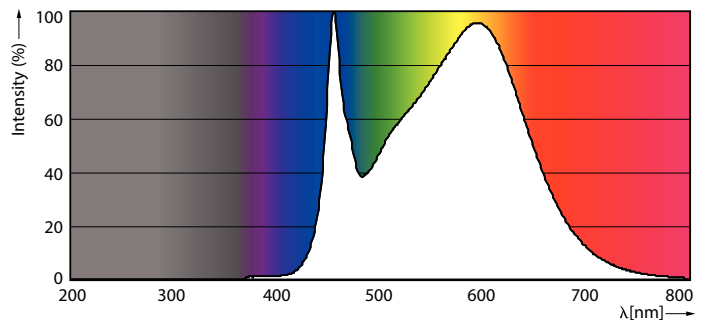

Product data

General Information	
Cap-Base	G13 [Medium Bi-Pin Fluorescent]
EU RoHS compliant	Yes
Nominal Lifetime (Nom)	70000 h
Switching Cycle	50000X
Light Technical	
Color Code	840 [CCT of 4000K]
Beam Angle (Nom)	180 °
Luminous Flux (Nom)	1200 lm
Color Designation	Cool White (CW)
Correlated Color Temperature (Nom)	4000 K
Luminous Efficacy (rated) (Nom)	164.00 lm/W
Color Consistency	<6
Color Rendering Index (Nom)	80
LLMF At End Of Nominal Lifetime (Nom)	70 %
Operating and Electrical	
Input Frequency	20K to 120K Hz
Power (Nom)	7 W

Dimensional drawing

TLED IF MasterClass 2ft 1100lm 4000K

Product	D1	D2	A1	A2	A3
7T8/MAS/24-840/ IF11/P/DIM 10/1	25.7 mm	26.3 mm	588.6 mm	595.7 mm	602.8 mm

Photometric data

G13 4000K 1150lm

G13 4000K 1150lm

Photometric data

G13 4000K

Lifetime

G13 4000K

G13 4000K

G13 4000K

G13 4000K

T8