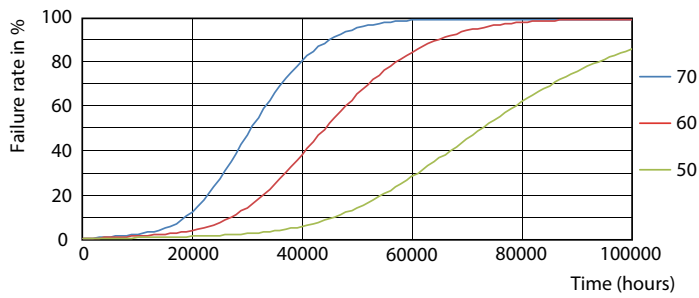

Photometric data

G13 4000K

Lifetime

G13 4000K

G13 4000K

G13 4000K

G13 4000K

T8

Lifetime

G13 4000K