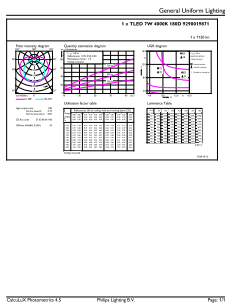

T8

Product Length	600 mm
Bulb Shape	Tube, double-ended
Approval and Application	
Energy Saving Product	Yes
Approval Marks	RoHS compliance UL certificate DLC compliance
Energy Consumption kWh/1000 h	- kWh
Energy Certifications	DLC Standard

Product Data	
Order product name	7T8/MAS/24-840/IF11/P/DIM 10/1
EAN/UPC - Product	046677541835
Order code	929001987104
Numerator - Quantity Per Pack	1
Numerator - Packs per outer box	10
Material Nr. (12NC)	929001987104
Net Weight (Piece)	0.080 kg

Dimensional drawing

TLED IF MasterClass 2ft 1100lm 4000K

Product	D1	D2	A1	A2	A3
7T8/MAS/24-840/ IF11/P/DIM 10/1	25.7 mm	26.3 mm	588.6 mm	595.7 mm	602.8 mm

Photometric data

G13 4000K 1150lm

G13 4000K 1150lm