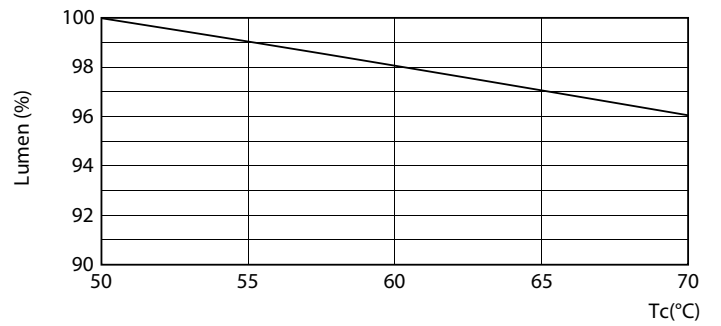

Dimensional drawing

TLED IF MasterClass 2ft 1100lm 4000K

Product	D1	D2	A1	A2	A3
7T8/MAS/24-840/ IF11/P/DIM 10/1	25.7 mm	26.3 mm	588.6 mm	595.7 mm	602.8 mm

Photometric data

G13 4000K 1150lm

G13 4000K 1150lm

Photometric data

G13 4000K

Lifetime

G13 4000K

G13 4000K

G13 4000K

G13 4000K

T8