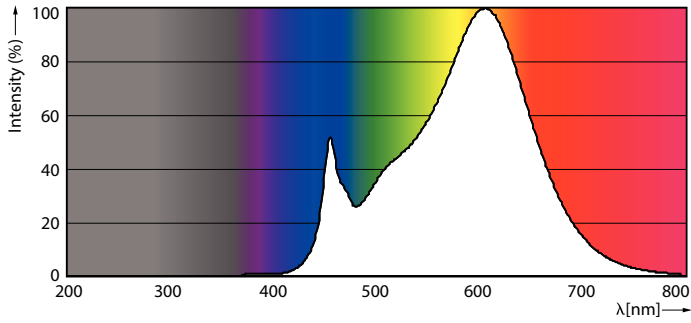

Product data

General Information	
Cap-Base	G13 [Medium Bi-Pin Fluorescent]
EU RoHS compliant	Yes
Nominal Lifetime (Nom)	70000 h
Switching Cycle	50000X
Light Technical	
Color Code	830 [CCT of 3000K]
Beam Angle (Nom)	180 °
Luminous Flux (Nom)	1150 lm
Color Designation	White (WH)
Correlated Color Temperature (Nom)	3000 K
Luminous Efficacy (rated) (Nom)	157.00 lm/W
Color Consistency	<6
Color Rendering Index (Nom)	80
LLMF At End Of Nominal Lifetime (Nom)	70 %
Operating and Electrical	
Input Frequency	20K to 120K Hz
Power (Nom)	7 W

Dimensional drawing

TLED IF MasterClass 2ft 1000lm 3000K

Product	D1	D2	A1	A2	A3
7T8/MAS/24-830/ IF10/P/DIM 10/1	25.7 mm	26.3 mm	588.6 mm	595.7 mm	602.8 mm

Photometric data

G13 3000K 1100lm

G13 4000K

Photometric data