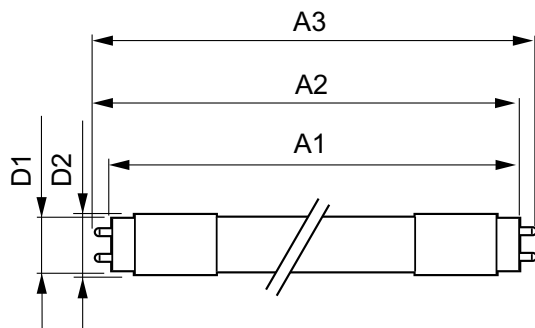

T8

Product Length	600 mm
Bulb Shape	Tube, double-ended

Approval and Application

Energy Saving Product	Yes
Approval Marks	RoHS compliance UL certificate
Energy Consumption kWh/1000 h	- kWh
Energy Certifications	DLC Standard

Product Data

Order product name	7T8/MAS/24-830/IF10/P/DIM 10/1
--------------------	--------------------------------

EAN/UPC - Product	046677541811
Order code	929001986904
Numerator - Quantity Per Pack	1
Numerator - Packs per outer box	10
Material Nr. (12NC)	929001986904
Net Weight (Piece)	0.080 kg

Dimensional drawing

TLED IF MasterClass 2ft 1000lm 3000K

Product	D1	D2	A1	A2	A3
7T8/MAS/24-830/ IF10/P/DIM 10/1	25.7 mm	26.3 mm	588.6 mm	595.7 mm	602.8 mm

Photometric data

G13 3000K 1100lm

G13 4000K

Photometric data