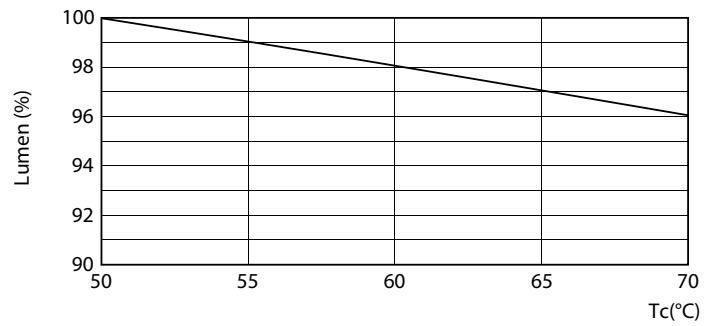

Photometric data

Lifetime

G13 4000K

G13 4000K