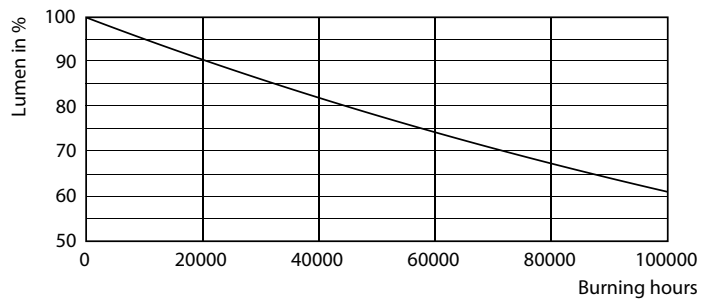

Product data

General Information	
Cap-Base	G13 [Medium Bi-Pin Fluorescent]
EU RoHS compliant	Yes
Nominal Lifetime (Nom)	70000 h
Switching Cycle	50000X
Light Technical	
Color Code	830 [CCT of 3000K]
Beam Angle (Nom)	180 °
Luminous Flux (Nom)	1150 lm
Color Designation	White (WH)
Correlated Color Temperature (Nom)	3000 K
Luminous Efficacy (rated) (Nom)	157.00 lm/W
Color Consistency	<6
Color Rendering Index (Nom)	80
LLMF At End Of Nominal Lifetime (Nom)	70 %
Operating and Electrical	
Input Frequency	20K to 120K Hz
Power (Nom)	7 W

G13 3000K 1100lm

Lifetime

G13 4000K

G13 4000K

G13 4000K

G13 4000K

T8

Lifetime