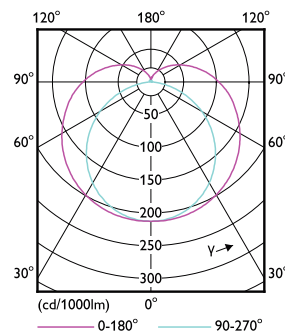

Dimensional drawing

TLED IF MasterClass 2ft 1000lm 3000K

Product	D1	D2	A1	A2	A3
7T8/MAS/24-830/ IF10/P/DIM 10/1	25.7 mm	26.3 mm	588.6 mm	595.7 mm	602.8 mm

Photometric data

G13 3000K 1100lm

G13 4000K

Photometric data