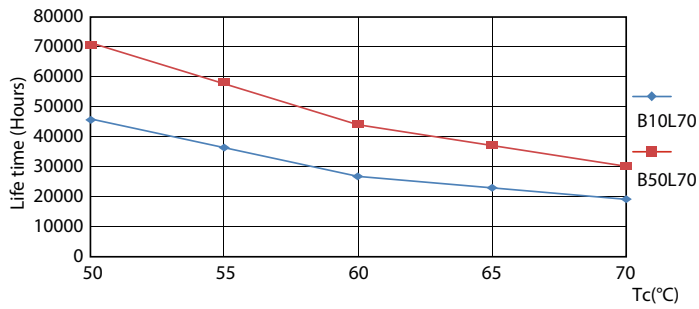

Lifetime

G13 4000K