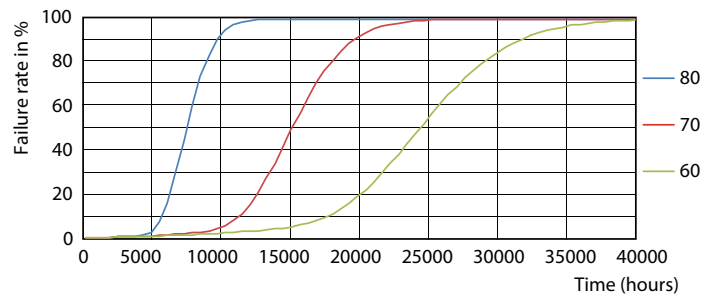

Product data

General information		Starting Time (Nom)	
Cap-Base	G13 [Medium Bi-Pin Fluorescent]		0.5 s
EU RoHS compliant	Yes	Warm Up Time to 60% Light (Nom)	0.5 s
Nominal Lifetime (Nom)	15000 h	Power Factor (Nom)	0.48
Switching Cycle	50000X	Voltage (Nom)	100-240 V
Light technical		Temperature	
Color Code	765 [CCT of 6500K]	T-Ambient (Max)	45 °C
Beam Angle (Nom)	240 °	T-Ambient (Min)	-20 °C
Luminous Flux (Nom)	1600 lm	T-Storage (Max)	65 °C
Color Designation	Cool Daylight	T-Storage (Min)	-40 °C
Correlated Color Temperature (Nom)	6500 K	T-Case Maximum (Nom)	70 °C
Luminous Efficacy (rated) (Nom)	100.00 lm/W	Controls and dimming	
Color Consistency	<7	Dimmable	No
Color Rendering Index (Nom)	70	Mechanical and housing	
LLMF At End Of Nominal Lifetime (Nom)	70 %	Product Length	1200 mm
Operating and electrical		Bulb Shape	Tube, double-ended
Input Frequency	50 to 60 Hz	Approval and application	
Power (Nom)	16 W	Energy Saving Product	Yes
Lamp Current (Max)	264 mA	Approval Marks	RoHS compliance KEMA Keur certificate
Lamp Current (Min)	143 mA		

LEDtube G13 6500K 16W

Ecofit Ledtubes T8

Lifetime

LEDtube G13 LifetimeVsTc

LEDtube G13

LEDtube G13

LEDtube G13 FailureRate

LEDtube G13 LumenVsTc