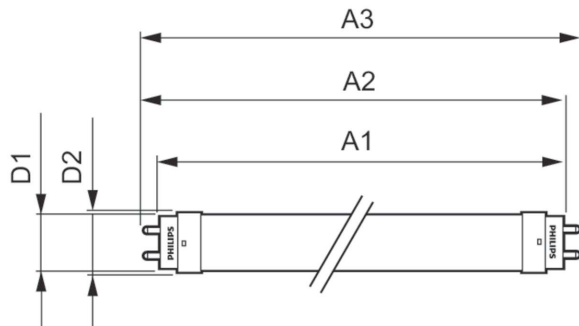

Product data

General Information		Starting Time (Nom)	
Cap-Base	G13 [Medium Bi-Pin Fluorescent]		0.5 s
EU RoHS compliant	Yes	Warm Up Time to 60% Light (Nom)	0.5 s
Nominal Lifetime (Nom)	15000 h	Power Factor (Nom)	0.48
Switching Cycle	50000X	Voltage (Nom)	100-240 V
Light Technical		Temperature	
Color Code	765 [CCT of 6500K]	T-Ambient (Max)	45 °C
Beam Angle (Nom)	240 °	T-Ambient (Min)	-20 °C
Luminous Flux (Nom)	1600 lm	T-Storage (Max)	65 °C
Color Designation	Cool Daylight	T-Storage (Min)	-40 °C
Correlated Color Temperature (Nom)	6500 K	T-Case Maximum (Nom)	70 °C
Luminous Efficacy (rated) (Nom)	100.00 lm/W	Controls and Dimming	
Color Consistency	<7	Dimmable	No
Color Rendering Index (Nom)	70	Mechanical and Housing	
LLMF At End Of Nominal Lifetime (Nom)	70 %	Product Length	1200 mm
Operating and Electrical		Approval and Application	
Input Frequency	50 to 60 Hz	Energy Efficiency Label (EEL)	Not applicable
Power (Nom)	16 W	Energy Saving Product	Yes
Lamp Current (Max)	264 mA	Approval Marks	RoHS compliance KEMA Keur certificate
Lamp Current (Min)	143 mA		

Ecofit Ledtubes T8

Energy Consumption kWh/1000 h	- kWh
Product Data	
Full product code	871869962458300
Order product name	ECOFIT LEDtube 1200mm 16W 765 T8 CT G WV
EAN/UPC - Product	8718699624583

Order code	929001979412
Numerator - Quantity Per Pack	1
Numerator - Packs per outer box	20
Material Nr. (12NC)	929001979412
Net Weight (Piece)	0.215 kg

Dimensional drawing

TLED 1200mm T8 110-220 16W 1600lm 6500K

Product	D1	D2	A1	A2	A3
ECOFIT LEDtube 1200mm 16W 765 T8 CT G WV	25.7 mm	28 mm	1198 mm	1205 mm	1212 mm

Photometric data

LEDtube G13 6500K 16W

LEDtube G13