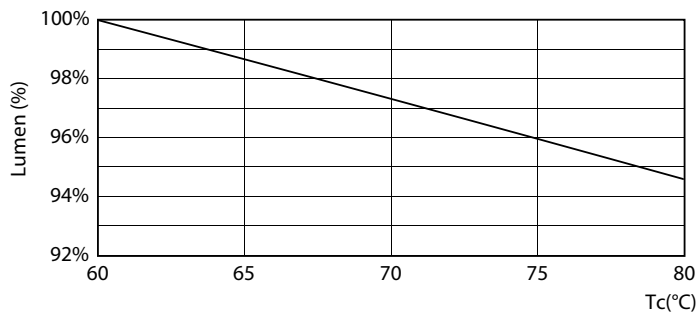

Product data

General Information		Starting Time (Nom)	
Cap-Base	G13 [Medium Bi-Pin Fluorescent]		0.5 s
EU RoHS compliant	Yes	Warm Up Time to 60% Light (Nom)	0.5 s
Nominal Lifetime (Nom)	15000 h	Power Factor (Nom)	0.48
Switching Cycle	50000X	Voltage (Nom)	100-240 V
Light Technical		Temperature	
Color Code	765 [CCT of 6500K]	T-Ambient (Max)	45 °C
Beam Angle (Nom)	240 °	T-Ambient (Min)	-20 °C
Luminous Flux (Nom)	1600 lm	T-Storage (Max)	65 °C
Color Designation	Cool Daylight	T-Storage (Min)	-40 °C
Correlated Color Temperature (Nom)	6500 K	T-Case Maximum (Nom)	70 °C
Luminous Efficacy (rated) (Nom)	100.00 lm/W	Controls and Dimming	
Color Consistency	<7	Dimmable	No
Color Rendering Index (Nom)	70	Mechanical and Housing	
LLMF At End Of Nominal Lifetime (Nom)	70 %	Product Length	1200 mm
Operating and Electrical		Approval and Application	
Input Frequency	50 to 60 Hz	Energy Efficiency Label (EEL)	Not applicable
Power (Nom)	16 W	Energy Saving Product	Yes
Lamp Current (Max)	264 mA	Approval Marks	RoHS compliance KEMA Keur certificate
Lamp Current (Min)	143 mA		

LEDtube G13 6500K 16W

Ecofit Ledtubes T8

Lifetime

LEDtube G13 LifetimeVsTc

LEDtube G13

LEDtube G13

LEDtube G13 FailureRate

LEDtube G13 LumenVsTc