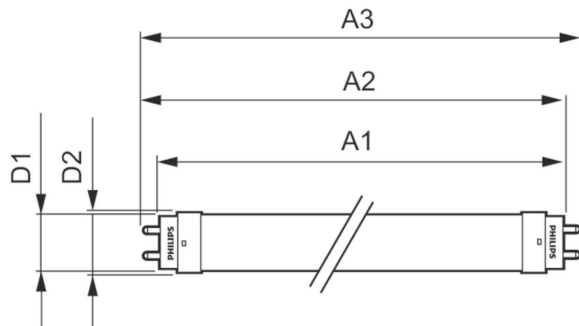

Product data

General information		Starting Time (Nom)	
Cap-Base	G13 [Medium Bi-Pin Fluorescent]		0.5 s
EU RoHS compliant	Yes	Warm Up Time to 60% Light (Nom)	0.5 s
Nominal Lifetime (Nom)	15000 h	Power Factor (Nom)	0.48
Switching Cycle	50000X	Voltage (Nom)	100-240 V
Light technical		Temperature	
Color Code	765 [CCT of 6500K]	T-Ambient (Max)	45 °C
Beam Angle (Nom)	240 °	T-Ambient (Min)	-20 °C
Luminous Flux (Nom)	1600 lm	T-Storage (Max)	65 °C
Color Designation	Cool Daylight	T-Storage (Min)	-40 °C
Correlated Color Temperature (Nom)	6500 K	T-Case Maximum (Nom)	70 °C
Luminous Efficacy (rated) (Nom)	100.00 lm/W	Controls and dimming	
Color Consistency	<7	Dimmable	No
Color Rendering Index (Nom)	70	Mechanical and housing	
LLMF At End Of Nominal Lifetime (Nom)	70 %	Product Length	1200 mm
Operating and electrical		Bulb Shape	Tube, double-ended
Input Frequency	50 to 60 Hz	Approval and application	
Power (Nom)	16 W	Energy Saving Product	Yes
Lamp Current (Max)	264 mA	Approval Marks	RoHS compliance KEMA Keur certificate
Lamp Current (Min)	143 mA		

Ecofit Ledtubes T8

Energy Consumption kWh/1000 h	- kWh
Product data	
Full product code	871869962458300
Order product name	ECOFIT LEDtube 1200mm 16W 765 T8 CT G WV
EAN/UPC - Product	8718699624583

Order code	929001979412
Numerator - Quantity Per Pack	1
Numerator - Packs per outer box	20
Material Nr. (12NC)	929001979412

Dimensional drawing

ECOFIT LEDtube 1200mm 16W 765 T8 CT G WV

Product	D1	D2	A1	A2	A3
ECOFIT LEDtube 1200mm 16W 765 T8 CT G WV	25.7 mm	28 mm	1198 mm	1205 mm	1212 mm

Photometric data

LEDtube G13 6500K 16W

LEDtube G13