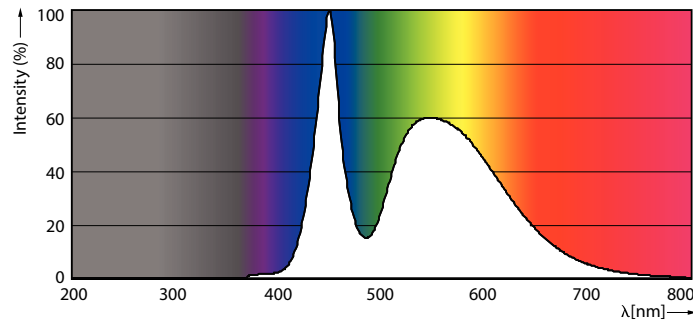

Photometric data

LEDtube G13 6500K 16W