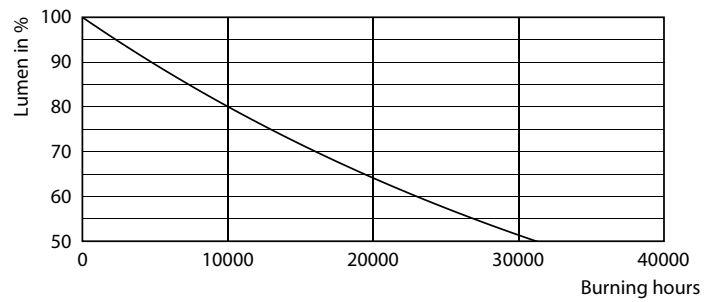

Ecofit Ledtubes T8

Lifetime

LEDtube G13 LifetimeVsTc