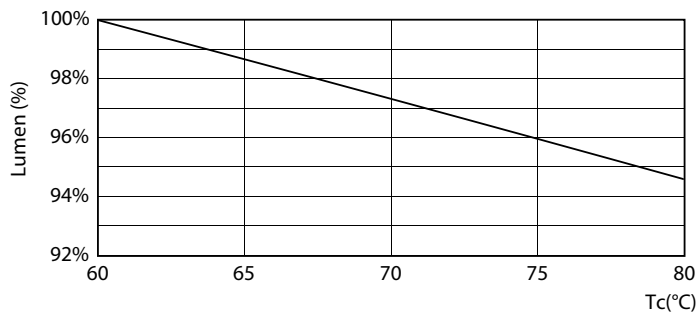

Product data

General information		Starting Time (Nom)	
Cap-Base	G13 [Medium Bi-Pin Fluorescent]		0.5 s
EU RoHS compliant	Yes	Warm Up Time to 60% Light (Nom)	0.5 s
Nominal Lifetime (Nom)	15000 h	Power Factor (Nom)	0.48
Switching Cycle	50000X	Voltage (Nom)	100-240 V
Light technical		Temperature	
Color Code	765 [CCT of 6500K]	T-Ambient (Max)	45 °C
Beam Angle (Nom)	240 °	T-Ambient (Min)	-20 °C
Luminous Flux (Nom)	1600 lm	T-Storage (Max)	65 °C
Color Designation	Cool Daylight	T-Storage (Min)	-40 °C
Correlated Color Temperature (Nom)	6500 K	T-Case Maximum (Nom)	70 °C
Luminous Efficacy (rated) (Nom)	100.00 lm/W	Controls and dimming	
Color Consistency	<7	Dimmable	No
Color Rendering Index (Nom)	70	Mechanical and housing	
LLMF At End Of Nominal Lifetime (Nom)	70 %	Product Length	1200 mm
Operating and electrical		Bulb Shape	Tube, double-ended
Input Frequency	50 to 60 Hz	Approval and application	
Power (Nom)	16 W	Energy Saving Product	Yes
Lamp Current (Max)	264 mA	Approval Marks	RoHS compliance KEMA Keur certificate
Lamp Current (Min)	143 mA		

LEDtube G13 6500K 16W

Ecofit Ledtubes T8

Lifetime

LEDtube G13 LifetimeVsTc

LEDtube G13

LEDtube G13

LEDtube G13 FailureRate

LEDtube G13 LumenVsTc