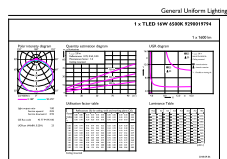

Ecofit Ledtubes T8

Energy Consumption kWh/1000 h	- kWh
Product Data	
Full product code	871869962458300
Order product name	ECOFIT LEDtube 1200mm 16W 765 T8 CT G WV
EAN/UPC - Product	8718699624583

Order code	929001979412
Numerator - Quantity Per Pack	1
Numerator - Packs per outer box	20
Material Nr. (12NC)	929001979412
Net Weight (Piece)	0.215 kg

Dimensional drawing

TLED 1200mm T8 110-220 16W 1600lm 6500K

Product	D1	D2	A1	A2	A3
ECOFIT LEDtube 1200mm 16W 765 T8 CT G WV	25.7 mm	28 mm	1198 mm	1205 mm	1212 mm

Photometric data

LEDtube G13 6500K 16W

LEDtube G13