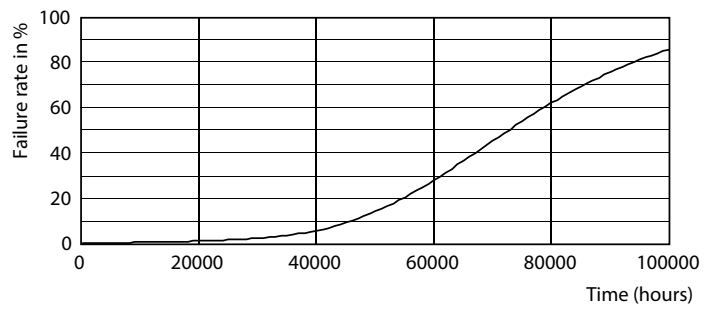

Photometric data

© 2021 Philips Lighting B.V. Page 11

G13 3000K 1300lm

Lifetime

G13 4000K

G13 4000K

G13 4000K

G13 4000K