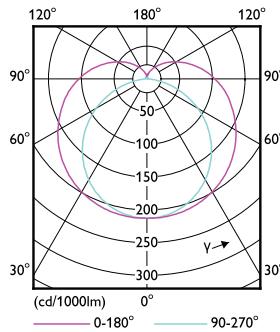

## Dimensional drawing

TLED IF MasterClass 3ft 1300lm 3000K

Product	D1	D2	A1	A2	A3
8.5T8/MAS/36-830/IF13/P/DIM 10/1	25.7 mm	26.3 mm	893.4 mm	900.5 mm	907.6 mm

## Photometric data

G13 3000K 1300lm

G13 4000K

Photometric data

© 2021 Philips Lighting B.V. Page 11

G13 3000K 1300lm

Lifetime

G13 4000K