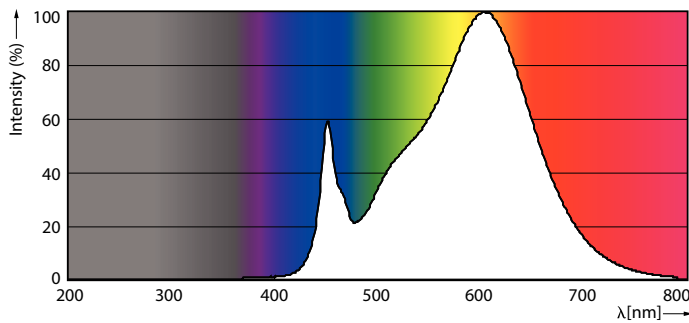

Photometric data

G13 3000K 1300lm