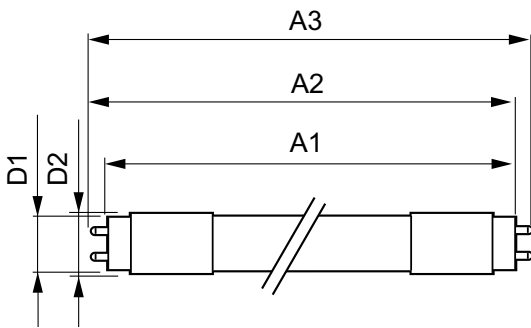

T8

Bulb Shape	Tube, double-ended
Approval and Application	
Energy Saving Product	Yes
Approval Marks	RoHS compliance UL certificate DLC compliance
Energy Consumption kWh/1000 h	- kWh
Energy Certifications	DLC Standard
Product Data	
Order product name	8.5T8/MAS/36-830/IF13/P/DIM 10/1

EAN/UPC - Product	046677539856
Order code	929001967504
Numerator - Quantity Per Pack	1
Numerator - Packs per outer box	10
Material Nr. (12NC)	929001967504
Net Weight (Piece)	0.160 kg

Dimensional drawing

TLED IF MasterClass 3ft 1300lm 3000K