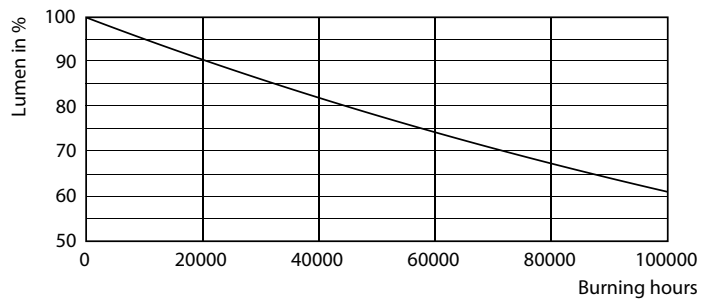

T8

Lifetime

G13 4000K