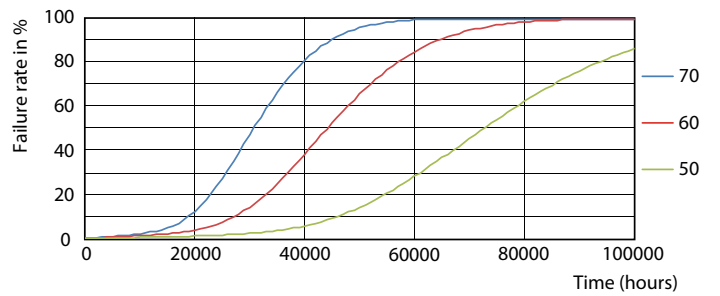

## Photometric data

G13 3000K 1300lm

G13 4000K

Photometric data

© 2021 Philips Lighting B.V. Page 11

G13 3000K 1300lm

Lifetime

G13 4000K