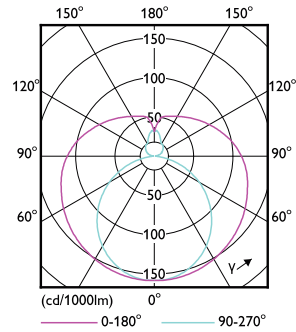

LEDtube 16T8 UF18

© 2021 Philips Lighting B.V. Page 11

LEDtube 16T8 UF18 48-850