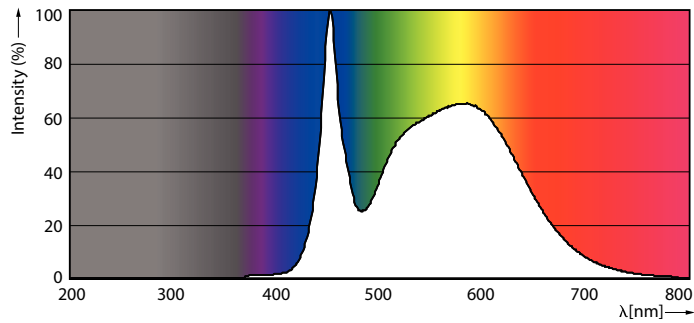

Photometric data

LEDtube 16T8 UF18 48-850