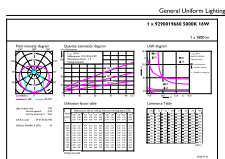

© 2021 Philips Lighting B.V. Page 11

LEDtube 16T8 UF18 48-850