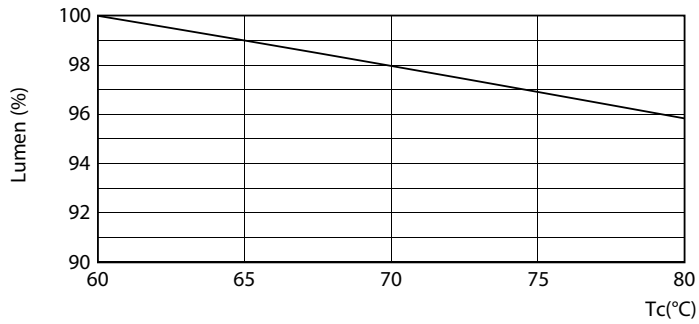

LEDtube 16T8 UF18 FailureRate

LEDtube 16T8 UF18 LumenVsTc