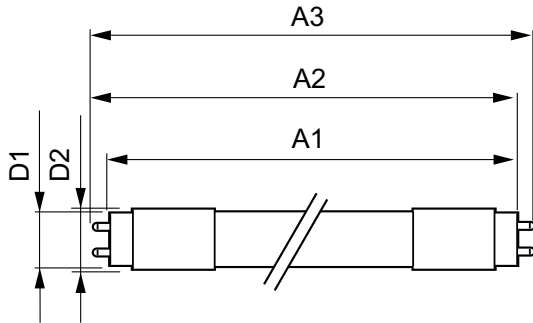

### Product data

General Information		Warm Up Time to 60% Light (Nom)	
Cap-Base	G13 [ Medium Bi-Pin Fluorescent]		0.5 s
EU RoHS compliant	Yes	UL Type	
Nominal Lifetime (Nom)	36000 h		Type A - works on ballast
Switching Cycle	50000X	Power Factor (Nom)	
			0.9
		Voltage (Nom)	
			40-330 V
Light Technical		Temperature	
Color Code	850 [ CCT of 5000K]	T-Ambient (Max)	45 °C
Beam Angle (Nom)	240 °	T-Ambient (Min)	-20 °C
Luminous Flux (Nom)	1800 lm	T-Storage (Max)	65 °C
Color Designation	Daylight	T-Storage (Min)	-40 °C
Correlated Color Temperature (Nom)	5000 K	T-Case Maximum (Nom)	60 °C
Luminous Efficacy (rated) (Nom)	112.00 lm/W	Controls and Dimming	
Color Consistency	<5	Dimmable	No
Color Rendering Index (Nom)	80	Mechanical and Housing	
LLMF At End Of Nominal Lifetime (Nom)	70 %	Bulb Material	Glass
		Product Length	1200 mm
		Bulb Shape	Tube, double-ended
Operating and Electrical		Approval and Application	
Input Frequency	50-120000 Hz	Energy Saving Product	Yes
Power (Nom)	16 W	Approval Marks	RoHS compliance UL certificate
Lamp Current (Max)	600 mA		
Lamp Current (Min)	110 mA		
Starting Time (Nom)	0.5 s		

# T12

Energy Consumption kWh/1000 h	- kWh
<b>Product Data</b>	
Order product name	16T8/LED/48-850/UF18/G 10/1
EAN/UPC - Product	046677539986
Order code	929001966004

Numerator - Quantity Per Pack	1
Numerator - Packs per outer box	10
Material Nr. (12NC)	929001966004
Net Weight (Piece)	0.220 kg

## Dimensional drawing

4ft T8 16-32W 1800lm 240D 5000K G13 ND

Product	D1	D2	A1	A2	A3
16T8/LED/48-850/UF18/G 10/1	25.7 mm	28 mm	1198 mm	1205 mm	1212 mm