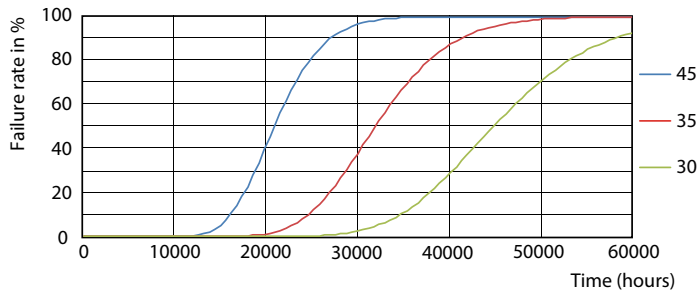

Photometric data

Lifetime