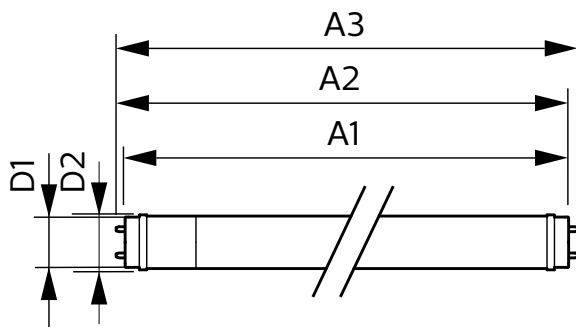

T8

Product Length	1200 mm
Bulb Shape	Tube, double-ended

Approval and Application

Energy Saving Product	Yes
Approval Marks	RoHS compliance UL certificate
Energy Consumption kWh/1000 h	- kWh

Product Data

Order product name	16T8/LED/48-850/IF18/G 25/1

EAN/UPC - Product	046677542092
Order code	929001960704
Numerator - Quantity Per Pack	1
Numerator - Packs per outer box	25
Material Nr. (12NC)	929001960704
Net Weight (Piece)	0.215 kg

Dimensional drawing

TLED 1200mm T8 120-277 16W 1800lm 5000K

Product	D1	D2	A1	A2	A3
16T8/LED/48-850/IF18/G 25/1	25.7 mm	28 mm	1198 mm	1205 mm	1212 mm

Photometric data