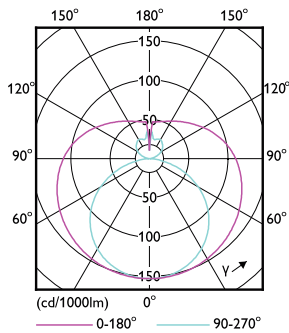

LEDtubes 1200mm T8 120-277 16W 1800lm 4000K