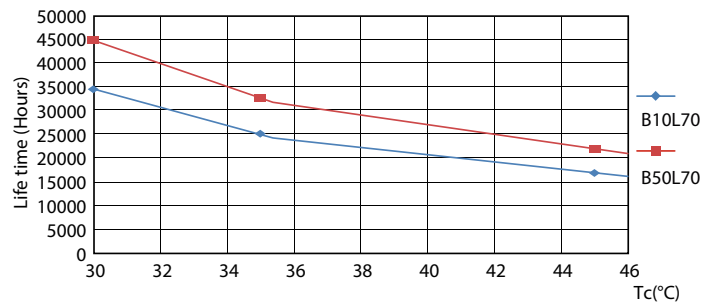

Product data

General Information		Lamp Current (Max)	
Cap-Base	G13 [Medium Bi-Pin Fluorescent]		330 mA
EU RoHS compliant	Yes	Lamp Current (Min)	110 mA
Nominal Lifetime (Nom)	36000 h	Starting Time (Nom)	0.5 s
Switching Cycle	50000X	Warm Up Time to 60% Light (Nom)	0.5 s
Light Technical		UL Type	Type A - works on ballast
Color Code	850 [CCT of 5000K]	Power Factor (Nom)	0.9
Beam Angle (Nom)	240 °	Voltage (Nom)	120-277, 347 V
Luminous Flux (Nom)	1800 lm	Temperature	
Color Designation	Daylight	T-Ambient (Max)	45 °C
Correlated Color Temperature (Nom)	5000 K	T-Ambient (Min)	-20 °C
Luminous Efficacy (rated) (Nom)	112.00 lm/W	T-Storage (Max)	65 °C
Color Consistency	<6	T-Storage (Min)	-40 °C
Color Rendering Index (Nom)	80	T-Case Maximum (Nom)	35 °C
LLMF At End Of Nominal Lifetime (Nom)	70 %	Controls and Dimming	
Operating and Electrical		Dimmable	No
Input Frequency	20K to 120K Hz	Mechanical and Housing	
Power (Nom)	16 W	Bulb Material	Glass

Photometric data

LEDtubes 1200mm T8 120-277 16W 1800lm 5000K

Lifetime

LEDtubes 1200mm T8 120-277 16W 1800lm 4000K

LEDtubes 1200mm T8 120-277 16W 1800lm 4000K

LEDtubes 1200mm T8 120-277 16W 1800lm 4000K

LEDtubes 1200mm T8 120-277 16W 1800lm 4000K