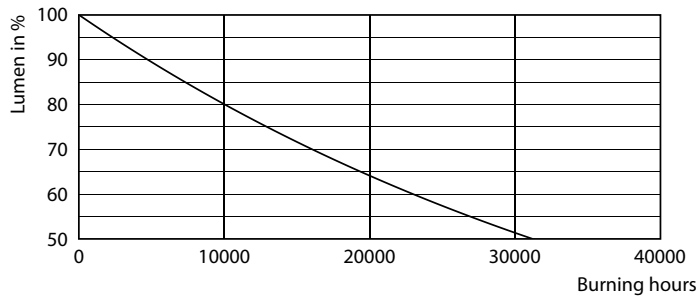

Product data

General Information		Starting Time (Nom)	
Cap-Base	G13 [Medium Bi-Pin Fluorescent]	Starting Time (Nom)	0.5 s
Nominal lifetime	15,000 hour(s)	Warm-up time to 60% light	0.5 s
Switching Cycle	50,000	Power Factor (Fraction)	0.5
Lighting Technology	LED	Voltage (Nom)	220-240 V
EU RoHS compliant	Yes	Temperature	
Light Technical		Ambient temperature range	-20 °C to 45 °C
Color Code	740 [CCT of 4000K]	T-Case Maximum (Nom)	45 °C
Beam Angle (Nom)	240 degree(s)	Controls and Dimming	
Luminous Flux	2,000 lumen	Dimmable	No
Color Designation	Cool White (CW)	Mechanical and Housing	
Correlated Color Temperature (Nom)	4000 K	Product Length	1,500 mm
Luminous Efficacy (rated) (Nom)	100.00 lm/W	Bulb Shape	Tube, double-ended
Color Consistency	<7	Approval and Application	
Color rendering index (CRI)	70	Energy Saving Product	Yes
LLMF At End Of Nominal Lifetime (Nom)	70 %	Approval Marks	RoHS compliance KEMA Keur certificate
Operating and Electrical		Energy Consumption kWh/1000 h	20 kWh
Line Frequency	50 to 60 Hz		
Input Frequency	50 to 60 Hz		
Power Consumption	20 W		

Ecofit Ledtubes T8

Lifetime

Life Expectancy Diagram - LEDtube 1500mm 20W 740 T8 AP SL G

Life Expectancy Diagram

Lumen Maintenance Diagram - LEDtube 1500mm 20W 740 T8 AP SL G

Life Expectancy Diagram - LEDtube 1500mm 20W 740 T8 AP SL G