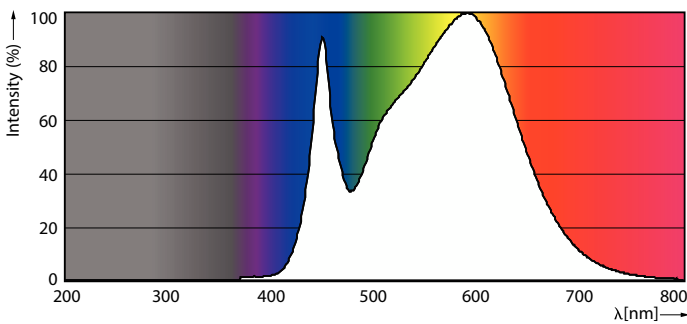

Product data

General Information		Starting Time (Nom)	
Cap-Base	G13 [Medium Bi-Pin Fluorescent]	Starting Time (Nom)	0.5 s
Nominal lifetime	15,000 hour(s)	Warm-up time to 60% light	0.5 s
Switching Cycle	50,000	Power Factor (Fraction)	0.5
Lighting Technology	LED	Voltage (Nom)	220-240 V
EU RoHS compliant	Yes	Temperature	
Light Technical		Ambient temperature range	-20 °C to 45 °C
Color Code	740 [CCT of 4000K]	T-Case Maximum (Nom)	45 °C
Beam Angle (Nom)	240 degree(s)	Controls and Dimming	
Luminous Flux	2,000 lumen	Dimmable	No
Color Designation	Cool White (CW)	Mechanical and Housing	
Correlated Color Temperature (Nom)	4000 K	Product Length	1,500 mm
Luminous Efficacy (rated) (Nom)	100.00 lm/W	Bulb Shape	Tube, double-ended
Color Consistency	<7	Approval and Application	
Color rendering index (CRI)	70	Energy Saving Product	Yes
LLMF At End Of Nominal Lifetime (Nom)	70 %	Approval Marks	RoHS compliance KEMA Keur certificate
Operating and Electrical		Energy Consumption kWh/1000 h	20 kWh
Line Frequency	50 to 60 Hz		
Input Frequency	50 to 60 Hz		
Power Consumption	20 W		

Photometric data

General uniform lighting - LEDtube 1500mm 20W 740 T8 AP SL G

Light Distribution Diagram - LEDtube 1500mm 20W 740 T8 AP SL G

Spectral Power Distribution Colour - LEDtube 1500mm 20W 740 T8 AP SL G