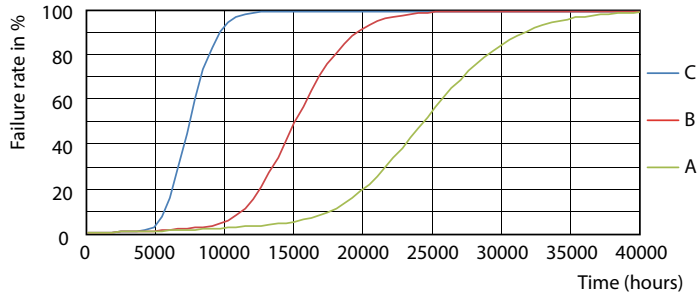

Ecofit Ledtubes T8

Lifetime