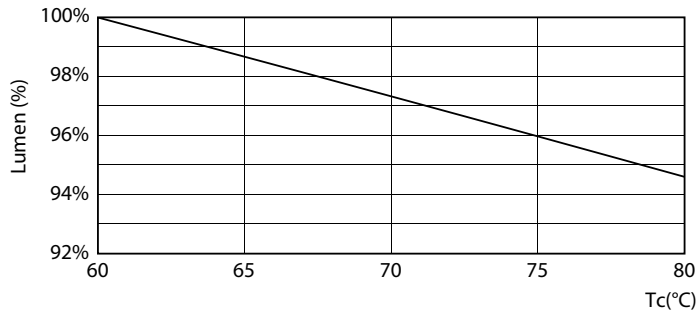

Life Expectancy Diagram - LEDtube 1500mm 20W 740 T8 AP SL G

Lumen Maintenance Diagram - LEDtube 1500mm 20W 740 T8 AP SL G