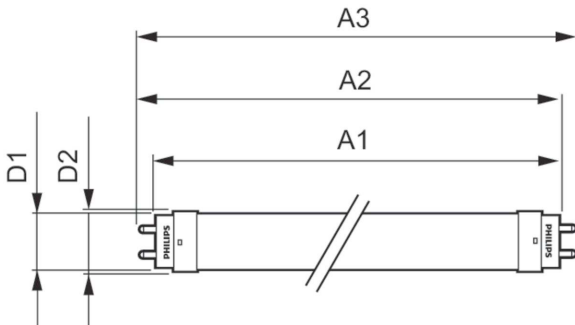

Product data

General Information		Starting Time (Nom)	
Cap-Base	G13 [Medium Bi-Pin Fluorescent]	Starting Time (Nom)	0.5 s
Nominal lifetime	15,000 hour(s)	Warm-up time to 60% light	0.5 s
Switching Cycle	50,000	Power Factor (Fraction)	0.5
Lighting Technology	LED	Voltage (Nom)	220-240 V
EU RoHS compliant	Yes	Temperature	
Light Technical		Ambient temperature range	-20 °C to 45 °C
Color Code	740 [CCT of 4000K]	T-Case Maximum (Nom)	45 °C
Beam Angle (Nom)	240 degree(s)	Controls and Dimming	
Luminous Flux	2,000 lumen	Dimmable	No
Color Designation	Cool White (CW)	Mechanical and Housing	
Correlated Color Temperature (Nom)	4000 K	Product Length	1,500 mm
Luminous Efficacy (rated) (Nom)	100.00 lm/W	Bulb Shape	Tube, double-ended
Color Consistency	<7	Approval and Application	
Color rendering index (CRI)	70	Energy Saving Product	Yes
LLMF At End Of Nominal Lifetime (Nom)	70 %	Approval Marks	RoHS compliance KEMA Keur certificate
Operating and Electrical		Energy Consumption kWh/1000 h	20 kWh
Line Frequency	50 to 60 Hz		
Input Frequency	50 to 60 Hz		
Power Consumption	20 W		

Ecofit Ledtubes T8

Product Data

Full product code	871869959607100
Order product name	LEDtube 1500mm 20W 740 T8 AP SL G
Order code	929001940568
Numerator - Quantity Per Pack	1
Numerator - Packs per outer box	10

Material Nr. (12NC)	929001940568
Full product name	LEDtube 1500mm 20W 740 T8 AP SL G
EAN/UPC - Case	8718699596088

Dimensional drawing

Product	D1	D2	A1	A2	A3
LEDtube 1500mm 20W 740 T8 AP SL G	25.7 mm	28 mm	1,498.5 mm	1,505.9 mm	1,513 mm

Photometric data

General uniform lighting - LEDtube 1500mm 20W 740 T8 AP SL G

Light Distribution Diagram - LEDtube 1500mm 20W 740 T8 AP SL G

Spectral Power Distribution Colour - LEDtube 1500mm 20W 740 T8 AP SL G