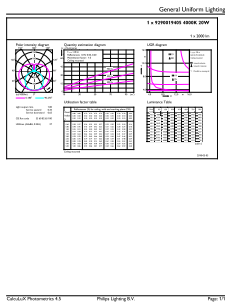

Product data

General Information		Starting Time (Nom)	
Cap-Base	G13 [Medium Bi-Pin Fluorescent]	Starting Time (Nom)	0.5 s
Nominal lifetime	15,000 hour(s)	Warm-up time to 60% light	0.5 s
Switching Cycle	50,000	Power Factor (Fraction)	0.5
Lighting Technology	LED	Voltage (Nom)	220-240 V
EU RoHS compliant	Yes	Temperature	
Light Technical		Ambient temperature range	-20 °C to 45 °C
Color Code	740 [CCT of 4000K]	T-Case Maximum (Nom)	45 °C
Beam Angle (Nom)	240 degree(s)	Controls and Dimming	
Luminous Flux	2,000 lumen	Dimmable	No
Color Designation	Cool White (CW)	Mechanical and Housing	
Correlated Color Temperature (Nom)	4000 K	Product Length	1,500 mm
Luminous Efficacy (rated) (Nom)	100.00 lm/W	Bulb Shape	Tube, double-ended
Color Consistency	<7	Approval and Application	
Color rendering index (CRI)	70	Energy Saving Product	Yes
LLMF At End Of Nominal Lifetime (Nom)	70 %	Approval Marks	RoHS compliance KEMA Keur certificate
Operating and Electrical		Energy Consumption kWh/1000 h	20 kWh
Line Frequency	50 to 60 Hz		
Input Frequency	50 to 60 Hz		
Power Consumption	20 W		

Ecofit Ledtubes T8

Product Data

Full product code	871869959607100
Order product name	LEDtube 1500mm 20W 740 T8 AP SL G
Order code	929001940568
Numerator - Quantity Per Pack	1
Numerator - Packs per outer box	10

Material Nr. (12NC)	929001940568
Full product name	LEDtube 1500mm 20W 740 T8 AP SL G
EAN/UPC - Case	8718699596088

Dimensional drawing

Product	D1	D2	A1	A2	A3
LEDtube 1500mm 20W 740 T8 AP SL G	25.7 mm	28 mm	1,498.5 mm	1,505.9 mm	1,513 mm

Photometric data

General uniform lighting - LEDtube 1500mm 20W 740 T8 AP SL G

Light Distribution Diagram - LEDtube 1500mm 20W 740 T8 AP SL G

Spectral Power Distribution Colour - LEDtube 1500mm 20W 740 T8 AP SL G