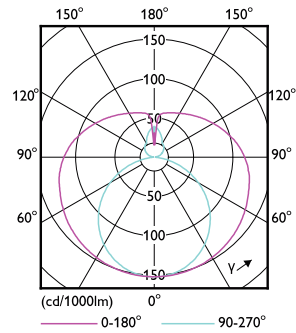

Product data

General Information		Starting Time (Nom)	
Cap-Base	G13 [Medium Bi-Pin Fluorescent]	Starting Time (Nom)	0.5 s
Nominal lifetime	15,000 hour(s)	Warm-up time to 60% light	0.5 s
Switching Cycle	50,000	Power Factor (Fraction)	0.5
Lighting Technology	LED	Voltage (Nom)	220-240 V
EU RoHS compliant	Yes	Temperature	
Light Technical		Ambient temperature range	-20 °C to 45 °C
Color Code	740 [CCT of 4000K]	T-Case Maximum (Nom)	45 °C
Beam Angle (Nom)	240 degree(s)	Controls and Dimming	
Luminous Flux	2,000 lumen	Dimmable	No
Color Designation	Cool White (CW)	Mechanical and Housing	
Correlated Color Temperature (Nom)	4000 K	Product Length	1,500 mm
Luminous Efficacy (rated) (Nom)	100.00 lm/W	Bulb Shape	Tube, double-ended
Color Consistency	<7	Approval and Application	
Color rendering index (CRI)	70	Energy Saving Product	Yes
LLMF At End Of Nominal Lifetime (Nom)	70 %	Approval Marks	RoHS compliance KEMA Keur certificate
Operating and Electrical		Energy Consumption kWh/1000 h	20 kWh
Line Frequency	50 to 60 Hz		
Input Frequency	50 to 60 Hz		
Power Consumption	20 W		

Photometric data

General uniform lighting - LEDtube 1500mm 20W 740 T8 AP SL G

Light Distribution Diagram - LEDtube 1500mm 20W 740 T8 AP SL G

Spectral Power Distribution Colour - LEDtube 1500mm 20W 740 T8 AP SL G