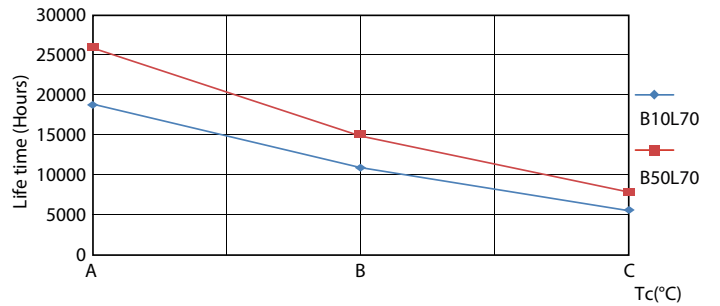

Product data

General Information		Starting Time (Nom)	
Cap-Base	G13 [Medium Bi-Pin Fluorescent]	Starting Time (Nom)	0.5 s
Nominal lifetime	15,000 hour(s)	Warm-up time to 60% light	0.5 s
Switching Cycle	50,000	Power Factor (Fraction)	0.5
Lighting Technology	LED	Voltage (Nom)	220-240 V
EU RoHS compliant	Yes	Temperature	
Light Technical		Ambient temperature range	-20 °C to 45 °C
Color Code	740 [CCT of 4000K]	T-Case Maximum (Nom)	45 °C
Beam Angle (Nom)	240 degree(s)	Controls and Dimming	
Luminous Flux	2,000 lumen	Dimmable	No
Color Designation	Cool White (CW)	Mechanical and Housing	
Correlated Color Temperature (Nom)	4000 K	Product Length	1,500 mm
Luminous Efficacy (rated) (Nom)	100.00 lm/W	Bulb Shape	Tube, double-ended
Color Consistency	<7	Approval and Application	
Color rendering index (CRI)	70	Energy Saving Product	Yes
LLMF At End Of Nominal Lifetime (Nom)	70 %	Approval Marks	RoHS compliance KEMA Keur certificate
Operating and Electrical		Energy Consumption kWh/1000 h	20 kWh
Line Frequency	50 to 60 Hz		
Input Frequency	50 to 60 Hz		
Power Consumption	20 W		

Ecofit Ledtubes T8

Lifetime

Life Expectancy Diagram - LEDtube 1500mm 20W 740 T8 AP SL G

Life Expectancy Diagram

Lumen Maintenance Diagram - LEDtube 1500mm 20W 740 T8 AP SL G

Life Expectancy Diagram - LEDtube 1500mm 20W 740 T8 AP SL G