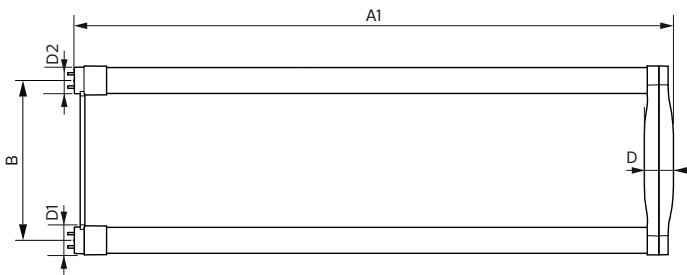

T8

Mechanical and housing

Bulb Finish	Frosted
Bulb Material	Glass
Product Length	600 mm
Bulb Shape	Tube, double-ended

Approval and application

Energy Saving Product	Yes
Approval Marks	UL certificate RoHS compliance DLC compliance
Energy Consumption kWh/1000 h	- kWh
Energy Certifications	DLC Standard

Dimensional drawing

Product	D1	D2	B	A1	D
15.5T8-6U/COR/24-840/MF21/G 10/1	25.7 mm	28.1 mm	152 mm	570 mm	27.9 mm

15.5T8-6U/COR/24-840/MF21/G 10/1

Photometric data

15-5W 2G13 840 4000K

15-5W 2G13

Photometric data