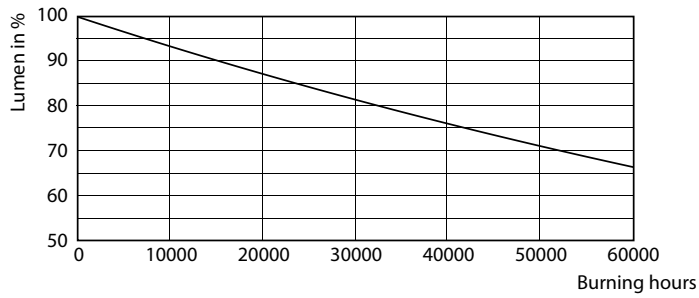

Product data

General information	
Cap-Base	2G13 [2G13]
EU RoHS compliant	Yes
Nominal Lifetime (Nom)	50000 h
Switching Cycle	50000
Tier	CorePro
Light technical	
Color Code	840 [CCT of 4000K]
Beam Angle (Nom)	180 °
Luminous Flux (Nom)	2100 lm
Color Designation	Cool White (CW)
Correlated Color Temperature (Nom)	4000 K
Luminous Efficacy (rated) (Nom)	135.00 lm/W
Color Consistency	<6
Color Rendering Index (Nom)	82
LLMF At End Of Nominal Lifetime (Nom)	70 %
Operating and electrical	
Input Frequency	50 to 60 Hz

15-5W 2G13 830 3000K

Lifetime

15-5W 2G13

8.5W G13

8.5W G13

15-5W 2G13

T8

Lifetime