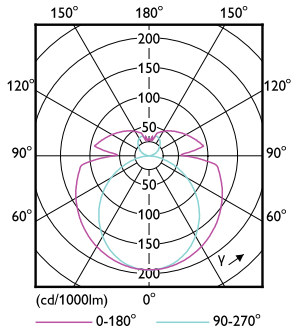

T8

Mechanical and housing

Bulb Finish	Frosted
Bulb Material	Glass
Product Length	600 mm
Bulb Shape	Tube, double-ended

Approval and application

Energy Saving Product	Yes
Approval Marks	UL certificate RoHS compliance DLC compliance
Energy Consumption kWh/1000 h	- kWh
Energy Certifications	DLC Standard

Dimensional drawing

Product	D1	D2	B	A1	D
15.5T8-6U/COR/24-840/MF21/G 10/1	25.7 mm	28.1 mm	152 mm	570 mm	27.9 mm

15.5T8-6U/COR/24-840/MF21/G 10/1

Photometric data

15-5W 2G13 840 4000K

15-5W 2G13

Photometric data