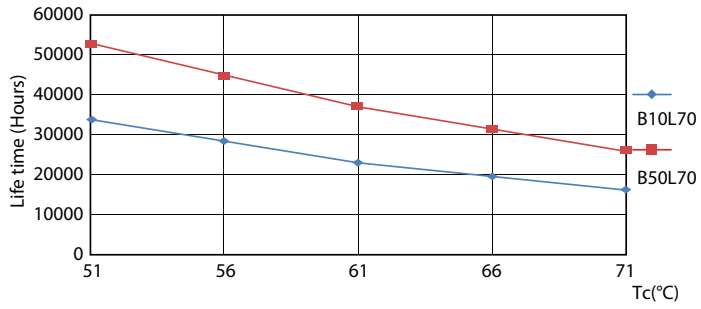

Product data

General information	
Cap-Base	2G13 [2G13]
EU RoHS compliant	Yes
Nominal Lifetime (Nom)	50000 h
Switching Cycle	50000
Tier	CorePro
Light technical	
Color Code	840 [CCT of 4000K]
Beam Angle (Nom)	180 °
Luminous Flux (Nom)	2100 lm
Color Designation	Cool White (CW)
Correlated Color Temperature (Nom)	4000 K
Luminous Efficacy (rated) (Nom)	135.00 lm/W
Color Consistency	<6
Color Rendering Index (Nom)	82
LLMF At End Of Nominal Lifetime (Nom)	70 %
Operating and electrical	
Input Frequency	50 to 60 Hz

15-5W 2G13 830 3000K

Lifetime

15-5W 2G13

8.5W G13

8.5W G13

15-5W 2G13

T8

Lifetime