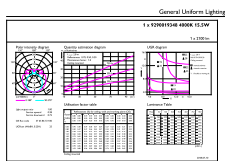

Dimensional drawing

Product	D1	D2	B	A1	D
15.5T8-6U/COR/24-840/MF21/G 10/1	25.7 mm	28.1 mm	152 mm	570 mm	27.9 mm

15.5T8-6U/COR/24-840/MF21/G 10/1

Photometric data

15-5W 2G13 840 4000K

15-5W 2G13

Photometric data