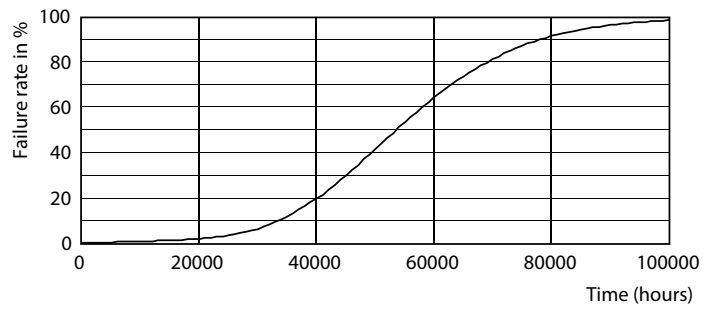

Photometric data

Lifetime

8.5W G13

8.5W G13

15-5W 2G13