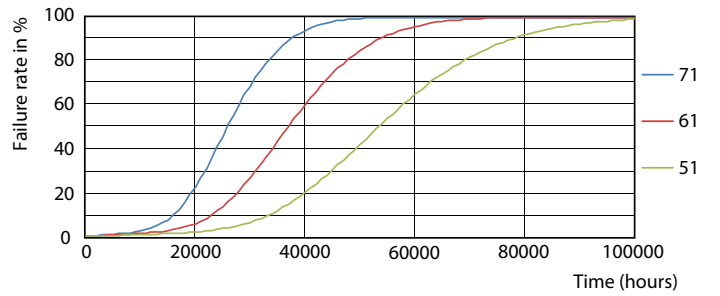

15-5W 2G13 830 3000K

Lifetime

15-5W 2G13

8.5W G13

8.5W G13

15-5W 2G13

T8

Lifetime