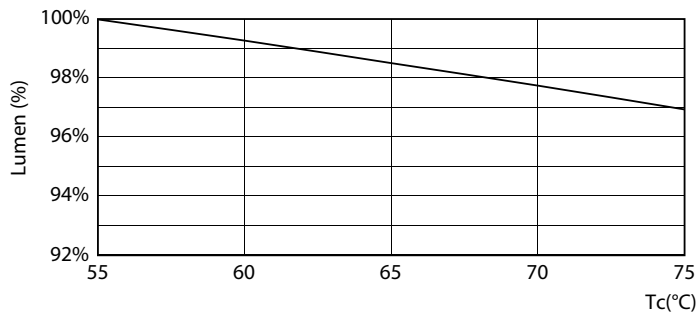

Lifetime

15-5W 2G13