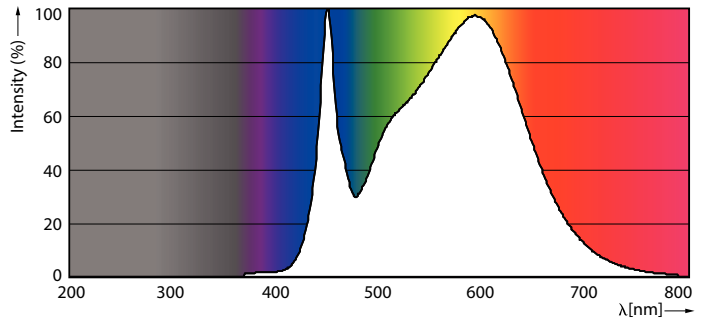

15-5W 2G13 840 4000K

15-5W 2G13