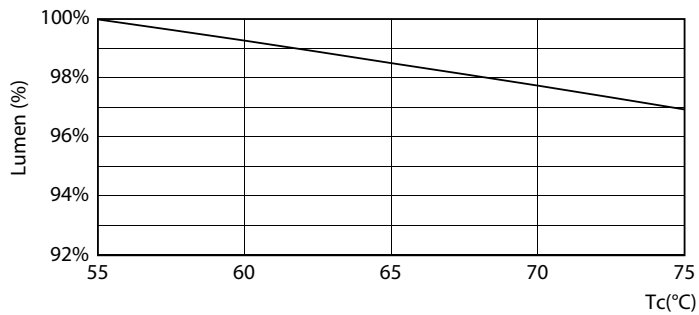

Lifetime

Lumen Maintenance Diagram - 15.5T8-6U/COR/24-830/MF20/G 10/1