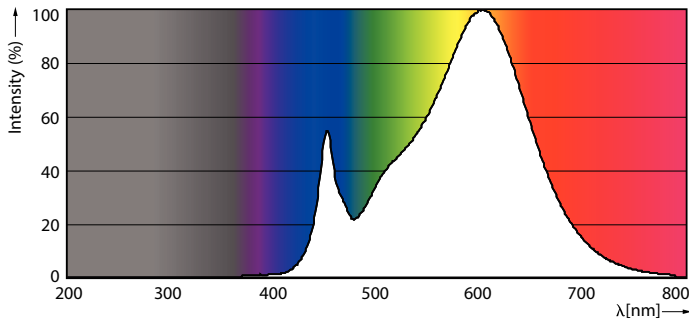

15-5W 2G13

15-5W 2G13 830 3000K