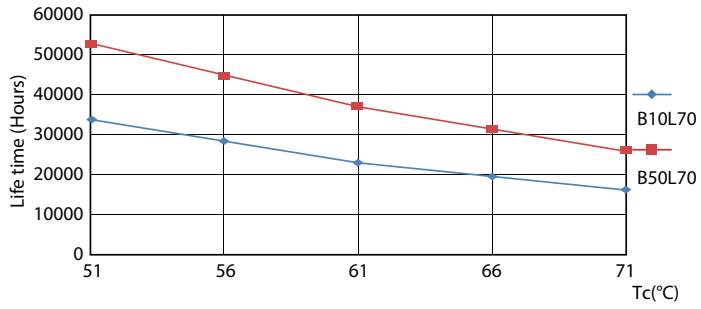

Product data

General Information	
Cap-Base	2G13 [2G13]
EU RoHS compliant	Yes
Nominal Lifetime (Nom)	50000 h
Switching Cycle	50000X
Light Technical	
Color Code	830 [CCT of 3000K]
Beam Angle (Nom)	180 °
Luminous Flux (Nom)	2000 lm
Color Designation	White (WH)
Correlated Color Temperature (Nom)	3000 K
Luminous Efficacy (rated) (Nom)	129.00 lm/W
Color Consistency	<6
Color Rendering Index (Nom)	82
LLMF At End Of Nominal Lifetime (Nom)	70 %
Operating and Electrical	
Input Frequency	50 to 60 Hz
Power (Nom)	15.5 W

15-5W 2G13 830 3000K

Lifetime

15-5W 2G13

8.5W G13

8.5W G13

15-5W 2G13

T8

Lifetime