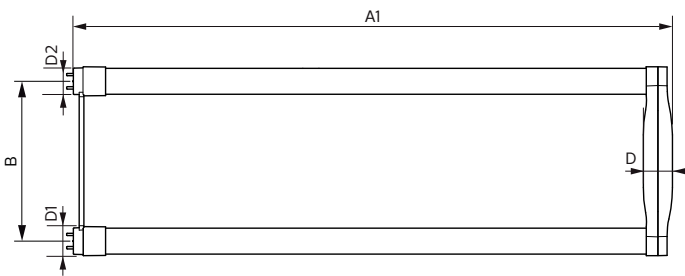

T8

15.5T8-6U/COR/24-830/MF20/G 10/1

Our TLEDs are available in InstantFit (Type A / Type C) or MainsFit (Ballast bypass / Type B) versions. The InstantFit lamps work on a broad variety of ballasts and LED drivers. Only InstantFit has over 15,000 lamp & ballast combinations delivering even light output, energy savings and a long lifetime. Our MainsFit products feature a double-ended design, simplifying installation while a proprietary safety circuit minimizes a shock risk. Lamp sizes range from 2-foot to 8-foot and U-bend with a variety of lumen outputs.

Product data

General Information	
Cap-Base	2G13 [2G13]
EU RoHS compliant	Yes
Nominal Lifetime (Nom)	50000 h
Switching Cycle	50000X
Light Technical	
Color Code	830 [CCT of 3000K]
Beam Angle (Nom)	180 °
Luminous Flux (Nom)	2000 lm
Color Designation	White (WH)
Correlated Color Temperature (Nom)	3000 K
Luminous Efficacy (rated) (Nom)	129.00 lm/W
Color Consistency	<6
Color Rendering Index (Nom)	82
LLMF At End Of Nominal Lifetime (Nom)	70 %
Operating and Electrical	
Input Frequency	50 to 60 Hz
Power (Nom)	15.5 W

T8

Product Length	600 mm
Approval and Application	
Energy Efficiency Label (EEL)	Not applicable
Energy Saving Product	Yes
Approval Marks	UL certificate RoHS compliance DLC compliance
Energy Consumption kWh/1000 h	- kWh
Energy Certifications	DLC Standard

Dimensional drawing

Product	D1	D2	B	A1	D
15.5T8-6U/COR/24-830/MF20/G 10/1	25.7 mm	28.1 mm	152 mm	570 mm	27.9 mm

TLED MF CorePro U bent 2000lm 3000K

Photometric data

15-5W 2G13

15-5W 2G13 830 3000K

Photometric data