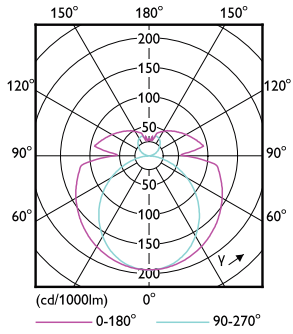

Dimensional drawing

Product	D1	D2	B	A1	D
15.5T8-6U/COR/24-830/MF20/G 10/1	25.7 mm	28.1 mm	152 mm	570 mm	27.9 mm

TLED MF CorePro U bent 2000lm 3000K

Photometric data

15-5W 2G13

15-5W 2G13 830 3000K

Photometric data