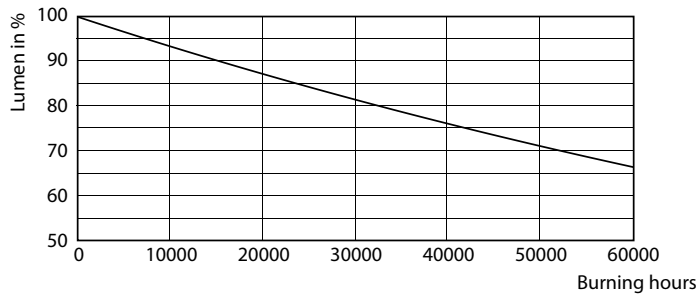

Product data

General Information	
Cap-Base	2G13 [2G13]
EU RoHS compliant	Yes
Nominal Lifetime (Nom)	50000 h
Switching Cycle	50000X
Light Technical	
Color Code	830 [CCT of 3000K]
Beam Angle (Nom)	180 °
Luminous Flux (Nom)	2000 lm
Color Designation	White (WH)
Correlated Color Temperature (Nom)	3000 K
Luminous Efficacy (rated) (Nom)	129.00 lm/W
Color Consistency	<6
Color Rendering Index (Nom)	82
LLMF At End Of Nominal Lifetime (Nom)	70 %
Operating and Electrical	
Input Frequency	50 to 60 Hz
Power (Nom)	15.5 W

15-5W 2G13 830 3000K

Lifetime

15-5W 2G13

8.5W G13

8.5W G13

15-5W 2G13

T8

Lifetime