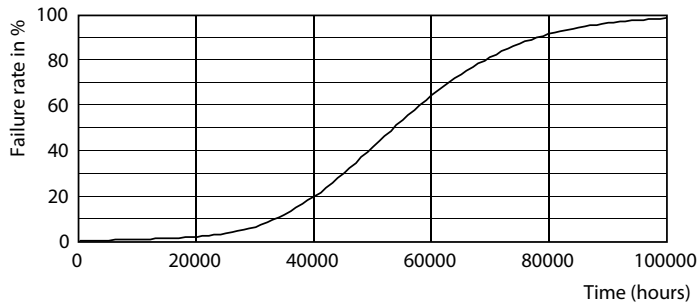

Lifetime

8.5W G13