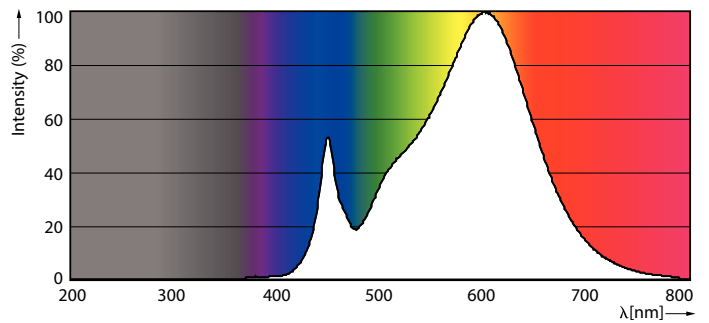

11-5W G13 830 3000K