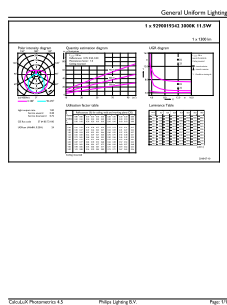

Product data

General Information	
Cap-Base	G13 [Medium Bi-Pin Fluorescent]
EU RoHS compliant	Yes
Nominal Lifetime (Nom)	50000 h
Switching Cycle	50000X
Light Technical	
Color Code	830 [CCT of 3000K]
Beam Angle (Nom)	180 °
Luminous Flux (Nom)	1300 lm
Color Designation	White (WH)
Correlated Color Temperature (Nom)	3000 K
Luminous Efficacy (rated) (Nom)	113.00 lm/W
Color Consistency	<6
Color Rendering Index (Nom)	82
LLMF At End Of Nominal Lifetime (Nom)	70 %
Operating and Electrical	
Input Frequency	50 to 60 Hz
Power (Nom)	11.5 W

T8

Product Length	900 mm
Bulb Shape	Tube, double-ended
Approval and Application	
Energy Saving Product	Yes
Approval Marks	UL certificate RoHS compliance DLC compliance
Energy Consumption kWh/1000 h	- kWh
Energy Certifications	DLC Standard

Product Data	
Order product name	11.5T8/COR/36-830/MF13/G 10/1
EAN/UPC - Product	046677535490
Order code	929001934204
Numerator - Quantity Per Pack	1
Numerator - Packs per outer box	10
Material Nr. (12NC)	929001934204
Net Weight (Piece)	0.250 kg

Dimensional drawing

Product	D	A1	A2	A3
11.5T8/COR/36-830/MF13/G 10/1	25.9 mm	894.3 mm	900.5 mm	908.8 mm

TLED MF CorePro 3ft 1300lm 3000K

Photometric data

11-5W G13 830 3000K

11-5W G13

Photometric data

11.5W G13 840