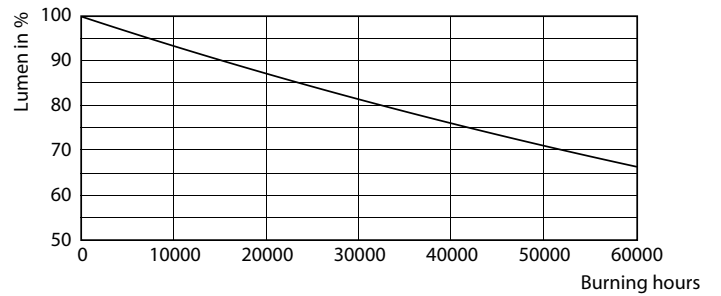

Photometric data

Lifetime