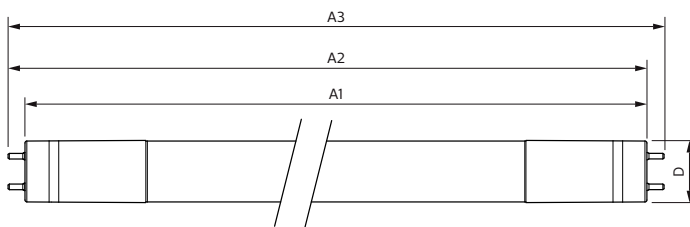

T8

Product Length	900 mm
Bulb Shape	Tube, double-ended
Approval and Application	
Energy Saving Product	Yes
Approval Marks	UL certificate RoHS compliance DLC compliance
Energy Consumption kWh/1000 h	- kWh
Energy Certifications	DLC Standard

Product Data	
Order product name	11.5T8/COR/36-830/MF13/G 10/1
EAN/UPC - Product	046677535490
Order code	929001934204
Numerator - Quantity Per Pack	1
Numerator - Packs per outer box	10
Material Nr. (12NC)	929001934204
Net Weight (Piece)	0.250 kg

Dimensional drawing