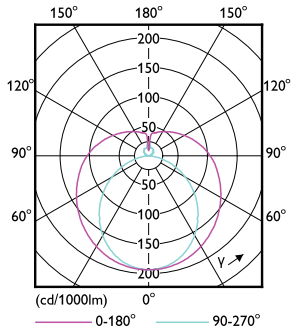

Dimensional drawing

Product	D	A1	A2	A3
11.5T8/COR/36-830/MF13/G 10/1	25.9 mm	894.3 mm	900.5 mm	908.8 mm

TLED MF CorePro 3ft 1300lm 3000K

Photometric data

11-5W G13 830 3000K

11-5W G13

Photometric data

11.5W G13 840