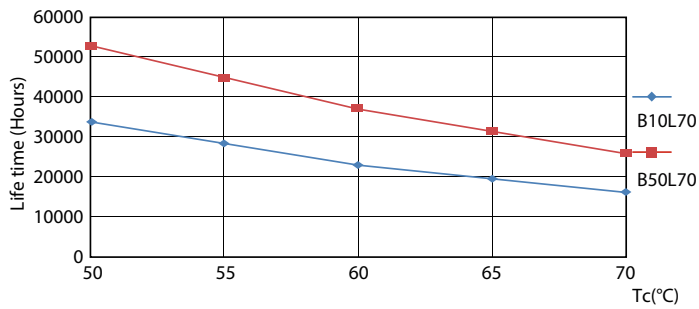

Photometric data

Lifetime

8.5W G13