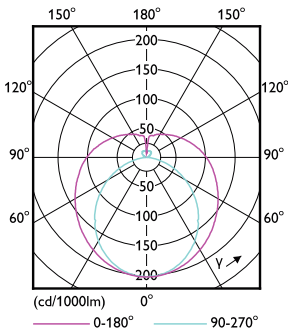

Product data

General information		Lamp Current (Max)		Lamp Current (Min)		Starting Time (Nom)		Warm Up Time to 60% Light (Nom)		UL Type		Power Factor (Nom)		Voltage (Nom)	
Cap-Base	G13 [Medium Bi-Pin Fluorescent]		75 mA		36 mA		0.9 s		0.9 s		Type B - bypass the ballast		0.9		120-277 V
EU RoHS compliant	Yes	Temperature		T-Ambient (Max)		T-Ambient (Min)		T-Storage (Max)		T-Storage (Min)		T-Case Maximum (Nom)		Controls and dimming	
Nominal Lifetime (Nom)	50000 h	45 °C		-20 °C		65 °C		-40 °C		50 °C		Dimmable		No	
Switching Cycle	50000X	Light technical		Mechanical and housing		LLMF At End Of Nominal Lifetime (Nom)		70 %		Bulb Material		Glass			
		Color Code		850 [CCT of 5000K]		Beam Angle (Nom)		180 °		Luminous Flux (Nom)		1150 lm			
		Color Designation		Daylight		Correlated Color Temperature (Nom)		5000 K		Luminous Efficacy (rated) (Nom)		135.00 lm/W			
		Color Consistency		<5		Color Rendering Index (Nom)		82							
		Operating and electrical		Input Frequency		50 to 60 Hz		Power (Nom)		8.5 W					

T8

Product Length	600 mm
Bulb Shape	Tube, double-ended
Approval and application	
Energy Saving Product	Yes
Approval Marks	UL certificate RoHS compliance DLC compliance
Energy Consumption kWh/1000 h	- kWh
Energy Certifications	DLC Standard

Dimensional drawing

Product	D	A1	A2	A3
8.5T8/COR/24-850/MF11/G 10/1	25.9 mm	589.5 mm	595.7 mm	604 mm

8.5T8/COR/24-850/MF11/G 10/1

Photometric data

8-5W G13

8.5W G13 840

Photometric data

© 2022 Philips Lighting B.V. Page 11