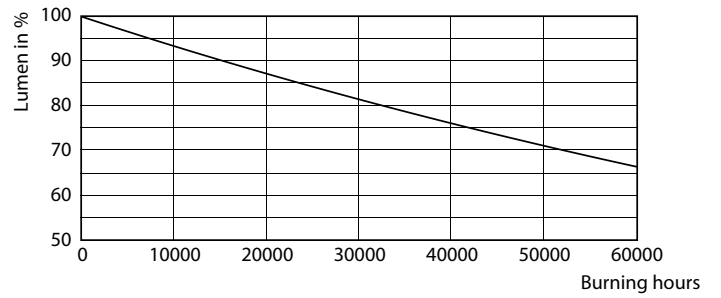

Photometric data

© 2022 Philips Lighting B.V. Page 11

8-5W G13 850 5000K

Lifetime