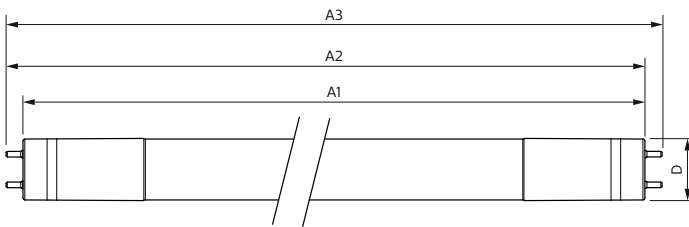

Product data

General information		Lamp Current (Max)		Lamp Current (Min)		Starting Time (Nom)		Warm Up Time to 60% Light (Nom)		UL Type		Power Factor (Nom)		Voltage (Nom)	
Cap-Base	G13 [Medium Bi-Pin Fluorescent]		75 mA		36 mA		0.9 s		0.9 s		Type B - bypass the ballast		0.9		120-277 V
EU RoHS compliant	Yes	Temperature		T-Ambient (Max)		T-Ambient (Min)		T-Storage (Max)		T-Storage (Min)		T-Case Maximum (Nom)		Controls and dimming	
Nominal Lifetime (Nom)	50000 h	45 °C		-20 °C		65 °C		-40 °C		50 °C		Dimmable		No	
Switching Cycle	50000X	Light technical		Mechanical and housing		LLMF At End Of Nominal Lifetime (Nom)		70 %		Bulb Material		Glass			
		Color Code		850 [CCT of 5000K]		Beam Angle (Nom)		180 °		Luminous Flux (Nom)		1150 lm			
		Color Designation		Daylight		Correlated Color Temperature (Nom)		5000 K		Luminous Efficacy (rated) (Nom)		135.00 lm/W			
		Color Consistency		<5		Color Rendering Index (Nom)		82							
		Operating and electrical		Input Frequency		50 to 60 Hz		Power (Nom)		8.5 W					

T8

Product Length	600 mm
Bulb Shape	Tube, double-ended
Approval and application	
Energy Saving Product	Yes
Approval Marks	UL certificate RoHS compliance DLC compliance
Energy Consumption kWh/1000 h	- kWh
Energy Certifications	DLC Standard

Dimensional drawing

Product	D	A1	A2	A3
8.5T8/COR/24-850/MF11/G 10/1	25.9 mm	589.5 mm	595.7 mm	604 mm

8.5T8/COR/24-850/MF11/G 10/1

Photometric data

8-5W G13

8.5W G13 840

Photometric data

© 2022 Philips Lighting B.V. Page 11