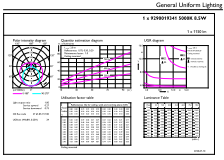

Dimensional drawing

Product	D	A1	A2	A3
8.5T8/COR/24-850/MF11/G 10/1	25.9 mm	589.5 mm	595.7 mm	604 mm

8.5T8/COR/24-850/MF11/G 10/1

Photometric data

8-5W G13

8.5W G13 840

Photometric data

© 2022 Philips Lighting B.V. Page 11