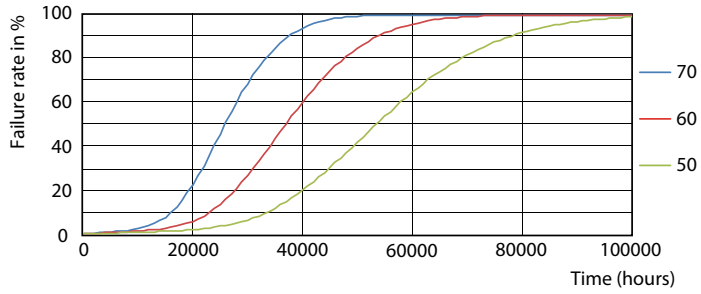

8-5W G13 850 5000K

Lifetime

8.5W G13

8.5W G13

8.5W G13

8.5W G13

Lifetime

8.5W G13