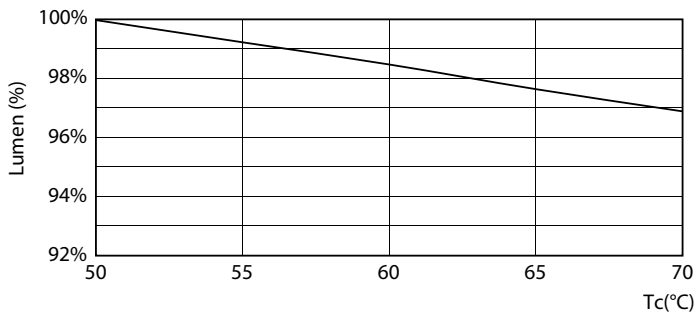

Photometric data

© 2022 Philips Lighting B.V. Page 11

8-5W G13 850 5000K

Lifetime

8.5W G13

8.5W G13

8.5W G13

8.5W G13