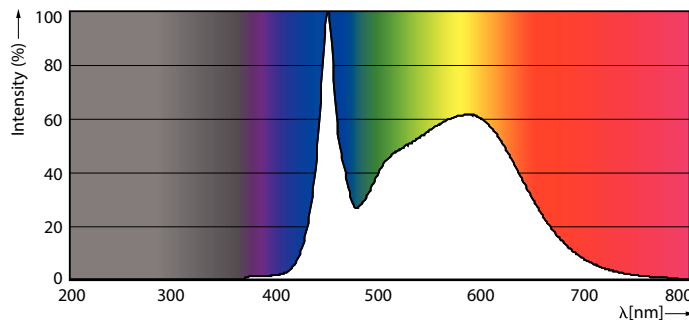

Photometric data