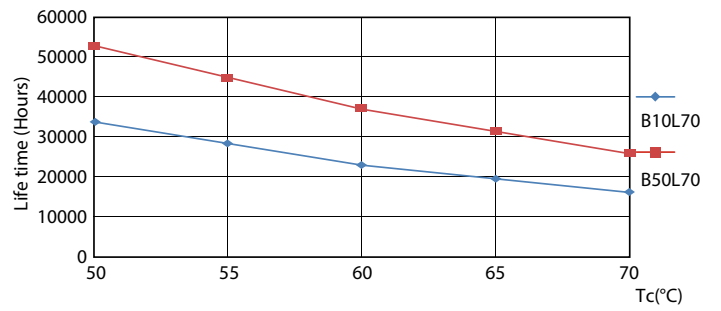

Product data

General information		Lamp Current (Max)		Lamp Current (Min)		Starting Time (Nom)		Warm Up Time to 60% Light (Nom)		UL Type		Power Factor (Nom)		Voltage (Nom)	
Cap-Base	G13 [Medium Bi-Pin Fluorescent]		75 mA		36 mA		0.9 s		0.9 s		Type B - bypass the ballast		0.9		120-277 V
EU RoHS compliant	Yes	Temperature		T-Ambient (Max)		T-Ambient (Min)		T-Storage (Max)		T-Storage (Min)		T-Case Maximum (Nom)		Controls and dimming	
Nominal Lifetime (Nom)	50000 h	45 °C		-20 °C		65 °C		-40 °C		50 °C		Dimmable		No	
Switching Cycle	50000X	Light technical		Mechanical and housing		LLMF At End Of Nominal Lifetime (Nom)		70 %		Bulb Material		Glass			
		Color Code		850 [CCT of 5000K]		Beam Angle (Nom)		180 °		Luminous Flux (Nom)		1150 lm			
		Color Designation		Daylight		Correlated Color Temperature (Nom)		5000 K		Luminous Efficacy (rated) (Nom)		135.00 lm/W			
		Color Consistency		<5		Color Rendering Index (Nom)		82							
		Operating and electrical		Input Frequency		50 to 60 Hz		Power (Nom)		8.5 W					

8-5W G13 850 5000K

Lifetime

8.5W G13

8.5W G13

8.5W G13

8.5W G13

Lifetime

8.5W G13