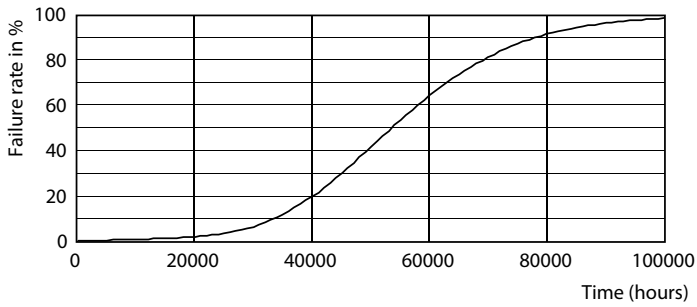

Photometric data

© 2022 Philips Lighting B.V. Page 11

8-5W G13 850 5000K

Lifetime