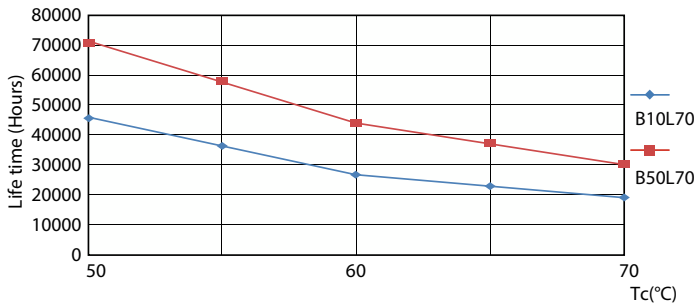

LEDtube MAS SLR 12,5W 70K FailureRate-LED-LED

LEDtube MAS SLR 12,5W 70K LifetimeVsTc-LED-LED