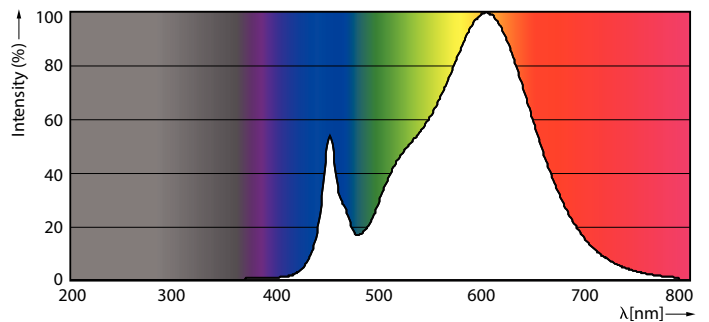

LEDtube MAS HO 12.5W G13 830 16D ND