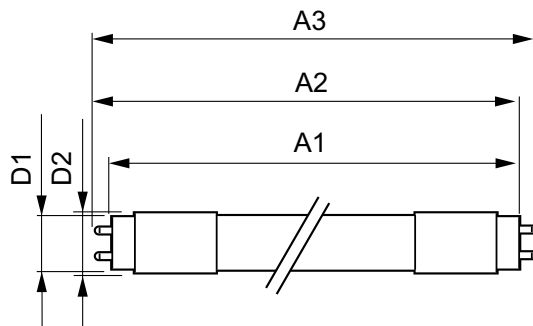

MASTER LEDtube EM/Mains T8

T-Storage (Max)	65 °C
T-Storage (Min)	-40 °C
T-Case Maximum (Nom)	50 °C

Controls and Dimming

Dimmable	No

Mechanical and Housing

Bulb Finish	Frosted
Bulb Material	Plastic
Product Length	1200 mm
Bulb Shape	Tube, double-ended

Approval and Application

Energy Efficiency Class	C
Energy Saving Product	Yes

Approval Marks	RoHS compliance TUV CE marking KEMA Keur certificate

Energy Consumption kWh/1000 h	13 kWh
EPREL Registration Number	403590

Product Data

Full product code	871869959235600
Order product name	MASTER LEDtube 1200mm HO 12.5W 830 T8
EAN/UPC - Product	8718699592356
Order code	929001922602
Numerator - Quantity Per Pack	1
Numerator - Packs per outer box	10
Material Nr. (12NC)	929001922602
Net Weight (Piece)	0.270 kg

Dimensional drawing

TLED master HE 2000lm12.35w 4ft 3000k

Product	D1	D2	A1	A2	A3
MASTER LEDtube 1200mm HO 12.5W 830 T8	25.8 mm	28 mm	1198.2 mm	1205.3 mm	1212.4 mm

Photometric data

General Ledtube Lighting

LEDtube MAS HO 12.5W G13 830 16D ND