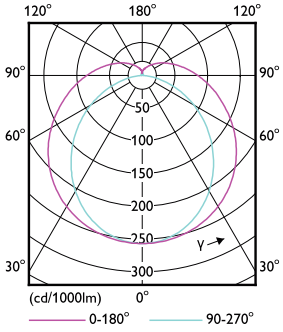

MASTER LEDtube EM/Mains T8

Photometric data

LEDtube MAS HO 12.5W G13 830 16D ND