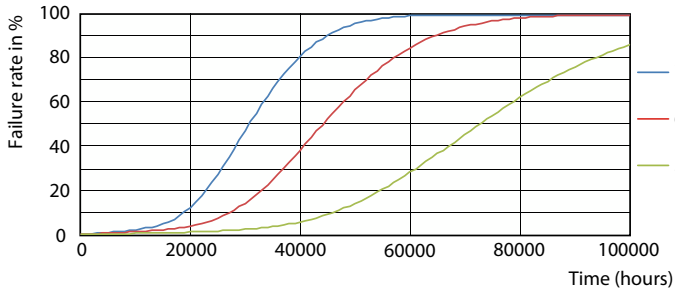

MASTER LEDtube EM/Mains T8

Photometric data

Lifetime