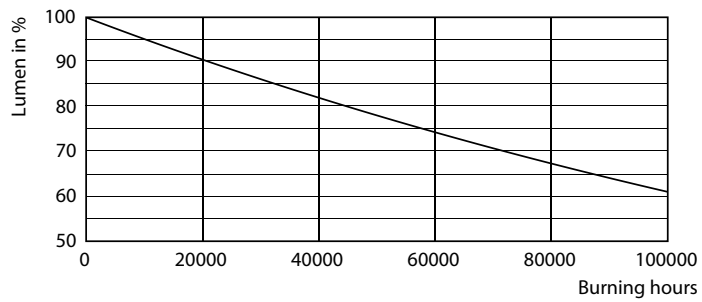

MASTER LEDtube EM/Mains T8

Lifetime

LEDtube_70K-LMP