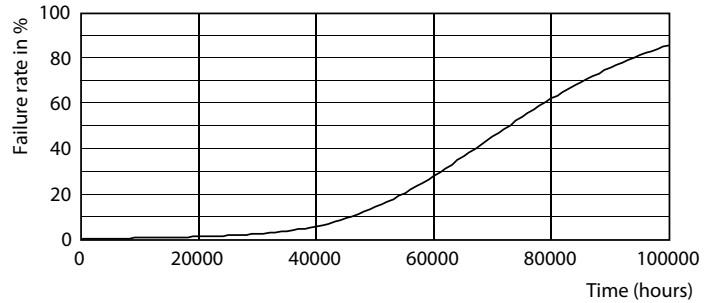

LEDtube_70K-LED