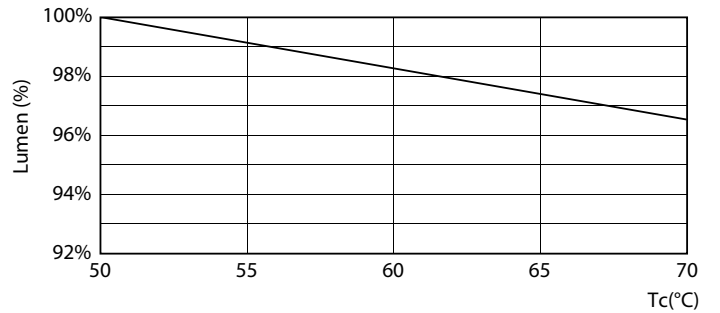

## Lifetime

LEDtube MAS SLR 12,5W 70K FailureRate-LED-LED

LEDtube\_70K-LED

LEDtube MAS SLR 12,5W 70K LifetimeVsTc-LED-LED

LEDtube MAS SLR 12,5W 70K LumenVsTc-LMP-LMP