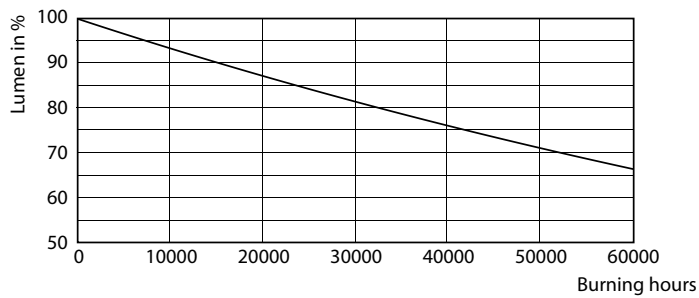

Warnings and Safety

- NOTES: The overall energy efficiency and light distribution of any installation that uses these lamps are determined by the design of the installation.

Product data

General Information		Color Rendering Index (Nom)	
Cap-Base	G13 [Medium Bi-Pin Fluorescent]		83
EU RoHS compliant	Yes	LLMF At End Of Nominal Lifetime (Nom) 70 %	
Nominal Lifetime (Nom)	50000 h	Operating and Electrical	
Switching Cycle	200000X	Input Frequency	50 to 60 Hz
Light Technical		Power (Nom)	24 W
Color Code	865 [CCT of 6500K]	Lamp Current (Max)	112 mA
Beam Angle (Nom)	160 °	Lamp Current (Min)	103 mA
Luminous Flux (Nom)	3700 lm	Starting Time (Nom)	0.5 s
Color Designation	Cool Daylight	Warm Up Time to 60% Light (Nom)	0.5 s
Correlated Color Temperature (Nom)	6500 K	Power Factor (Nom)	0.9
Luminous Efficacy (rated) (Nom)	154.00 lm/W	Voltage (Nom)	220-240 V
Color Consistency	<6		

LEDtube G13 24W 6500K 160D

MASTER LEDtube EM/Mains T8

Photometric data

LEDtube G13 16W 3000K 160D

Lifetime

LEDtube G13 24W 3000K 160D LumenVsTc

LEDtube G13 16W 3000K 160D LifetimeVsTc

LEDtube G13 16W 3000K 160D