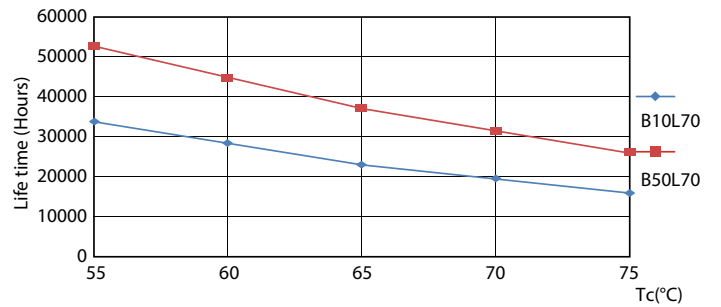

Warnings and Safety

- NOTES: The overall energy efficiency and light distribution of any installation that uses these lamps are determined by the design of the installation.

Product data

General Information		Color Rendering Index (Nom)	
Cap-Base	G13 [Medium Bi-Pin Fluorescent]		83
EU RoHS compliant	Yes	LLMF At End Of Nominal Lifetime (Nom) 70 %	
Nominal Lifetime (Nom)	50000 h	Operating and Electrical	
Switching Cycle	200000X	Input Frequency	50 to 60 Hz
Light Technical		Power (Nom)	24 W
Color Code	865 [CCT of 6500K]	Lamp Current (Max)	112 mA
Beam Angle (Nom)	160 °	Lamp Current (Min)	103 mA
Luminous Flux (Nom)	3700 lm	Starting Time (Nom)	0.5 s
Color Designation	Cool Daylight	Warm Up Time to 60% Light (Nom)	0.5 s
Correlated Color Temperature (Nom)	6500 K	Power Factor (Nom)	0.9
Luminous Efficacy (rated) (Nom)	154.00 lm/W	Voltage (Nom)	220-240 V
Color Consistency	<6		

LEDtube G13 24W 6500K 160D

MASTER LEDtube EM/Mains T8

Photometric data

LEDtube G13 16W 3000K 160D

Lifetime

LEDtube G13 24W 3000K 160D LumenVsTc

LEDtube G13 16W 3000K 160D LifetimeVsTc

LEDtube G13 16W 3000K 160D