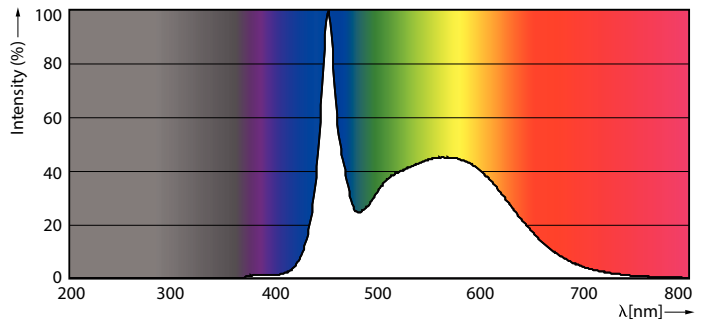

LEDtube G13 24W 6500K 160D

LEDtube G13 24W 6500K 160D