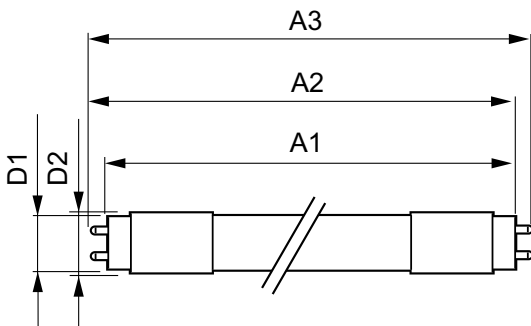

MASTER LEDtube EM/Mains T8

Temperature

T-Ambient (Max)	45 °C
T-Ambient (Min)	-20 °C
T-Storage (Max)	65 °C
T-Storage (Min)	-40 °C
T-Case Maximum (Nom)	60 °C

Controls and Dimming

Dimmable	No

Mechanical and Housing

Product Length	1500 mm
Bulb Shape	Tube, double-ended

Approval and Application

Energy Saving Product	Yes

Approval Marks

RoHS compliance TUV CE marking KEMA Keur certificate

Energy Consumption kWh/1000 h

24 kWh

Product Data

Full product code	871869681809100
Order product name	MASTER LEDtube 1500mm UO 24W 865 T8 FF RCA
EAN/UPC - Product	8718696818091
Order code	929001908408
Numerator - Quantity Per Pack	1
Numerator - Packs per outer box	10
Material Nr. (12NC)	929001908408
Net Weight (Piece)	0.315 kg

Dimensional drawing

TLED Master UO 5ft low Flicker RCA 6500k

Product	D1	D2	A1	A2	A3
MASTER LEDtube 1500mm UO 24W 865 T8 FF RCA	25.8 mm	28 mm	1498.7 mm	1505.8 mm	1498.7 mm

Photometric data