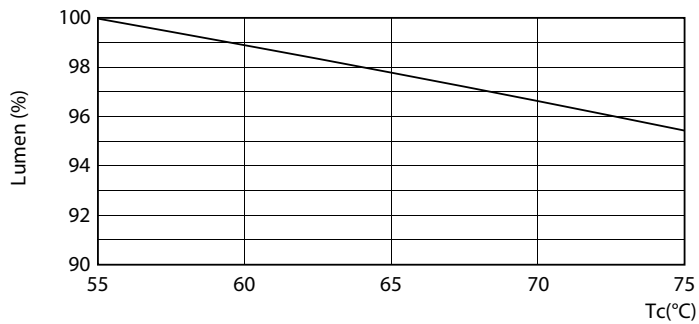

Warnings and Safety

- NOTES: The overall energy efficiency and light distribution of any installation that uses these lamps are determined by the design of the installation.

Product data

General Information		Color Rendering Index (Nom)	
Cap-Base	G13 [Medium Bi-Pin Fluorescent]		83
EU RoHS compliant	Yes	LLMF At End Of Nominal Lifetime (Nom) 70 %	
Nominal Lifetime (Nom)	50000 h	Operating and Electrical	
Switching Cycle	200000X	Input Frequency	50 to 60 Hz
Light Technical		Power (Nom)	24 W
Color Code	865 [CCT of 6500K]	Lamp Current (Max)	112 mA
Beam Angle (Nom)	160 °	Lamp Current (Min)	103 mA
Luminous Flux (Nom)	3700 lm	Starting Time (Nom)	0.5 s
Color Designation	Cool Daylight	Warm Up Time to 60% Light (Nom)	0.5 s
Correlated Color Temperature (Nom)	6500 K	Power Factor (Nom)	0.9
Luminous Efficacy (rated) (Nom)	154.00 lm/W	Voltage (Nom)	220-240 V
Color Consistency	<6		

LEDtube G13 24W 6500K 160D

MASTER LEDtube EM/Mains T8

Photometric data

LEDtube G13 16W 3000K 160D

Lifetime

LEDtube G13 24W 3000K 160D LumenVsTc

LEDtube G13 16W 3000K 160D LifetimeVsTc

LEDtube G13 16W 3000K 160D