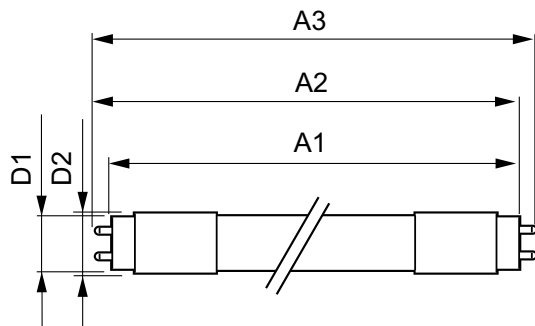

MASTER LEDtube EM/Mains T8

Power Factor (Nom)	0.9
Voltage (Nom)	220-240 V

Temperature

T-Ambient (Max)	45 °C
T-Ambient (Min)	-20 °C
T-Storage (Max)	65 °C
T-Storage (Min)	-40 °C
T-Case Maximum (Nom)	60 °C

Controls and dimming

Dimmable	No

Mechanical and housing

Product Length	1500 mm
Bulb Shape	Tube, double-ended

Approval and application

Energy Saving Product	Yes

Approval Marks	RoHS compliance TUV CE marking KEMA Keur certificate

Energy Consumption kWh/1000 h	24 kWh

Product data

Full product code	871869681807700
Order product name	MASTER LEDtube 1500mm UO 24W 840 T8 FF
	RCA
EAN/UPC - Product	8718696818077
Order code	929001908308
Numerator - Quantity Per Pack	1
Numerator - Packs per outer box	10
Material Nr. (12NC)	929001908308
Net Weight (Piece)	0.315 kg

Dimensional drawing

MASTER LEDtube 1500mm UO 24W 840 T8 FF RCA

Product	D1	D2	A1	A2	A3
MASTER LEDtube 1500mm UO 24W 840 T8 FF RCA	25.8 mm	28 mm	1498.7 mm	1505.8 mm	1498.7 mm

Photometric data

LEDtube G13 24W 4000K 160D