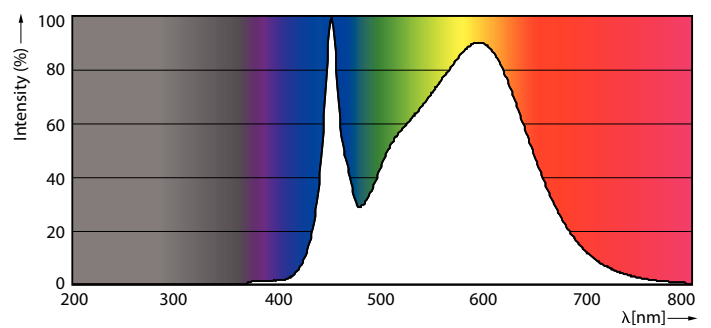

LEDtube G13 24W 4000K 160D