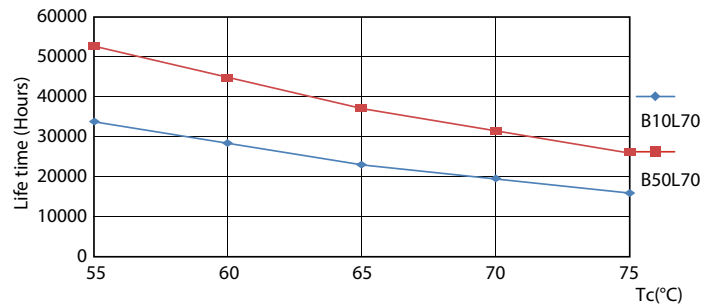

LEDtube G13 16W 3000K 160D LifetimeVsTc