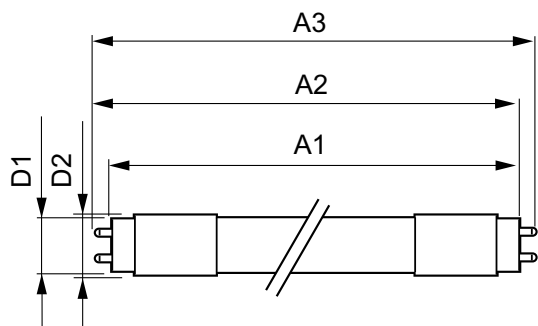

MASTER LEDtube EM/Mains T8

Power Factor (Nom)	0.9
Voltage (Nom)	220-240 V

Temperature

T-Ambient (Max)	45 °C
T-Ambient (Min)	-20 °C
T-Storage (Max)	65 °C
T-Storage (Min)	-40 °C
T-Case Maximum (Nom)	60 °C

Controls and dimming

Dimmable	No

Mechanical and housing

Product Length	1500 mm
Bulb Shape	Tube, double-ended

Approval and application

Energy Saving Product	Yes

Approval Marks	RoHS compliance TUV CE marking KEMA Keur certificate

Energy Consumption kWh/1000 h	24 kWh

Product data

Full product code	871869681805300
Order product name	MASTER LEDtube 1500mm UO 24W 830 T8 FF RCA
EAN/UPC - Product	8718696818053
Order code	929001908208
Numerator - Quantity Per Pack	1
Numerator - Packs per outer box	10
Material Nr. (12NC)	929001908208
Copy Net Weight (Piece)	0.315 kg

Dimensional drawing

MASTER LEDtube 1500mm UO 24W 830 T8 FF RCA

Product	D1	D2	A1	A2	A3
MASTER LEDtube 1500mm UO 24W 830 T8 FF RCA	25.8 mm	28 mm	1498.7 mm	1505.8 mm	1498.7 mm