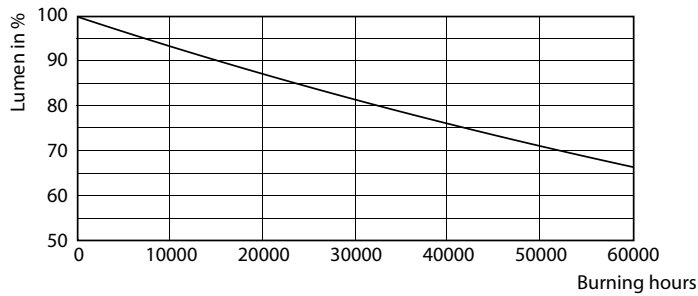

LEDtube G13 16W 3000K 160D