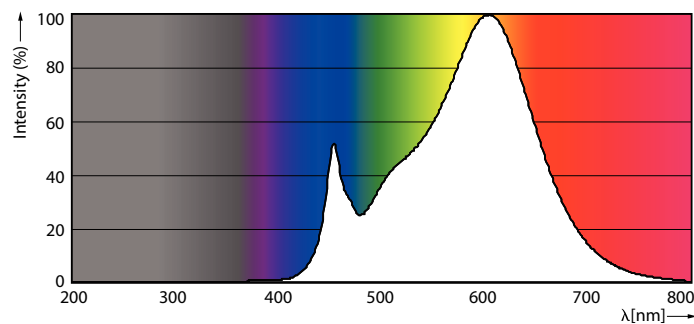

Photometric data

LEDtube G13 24W 3000K 160D