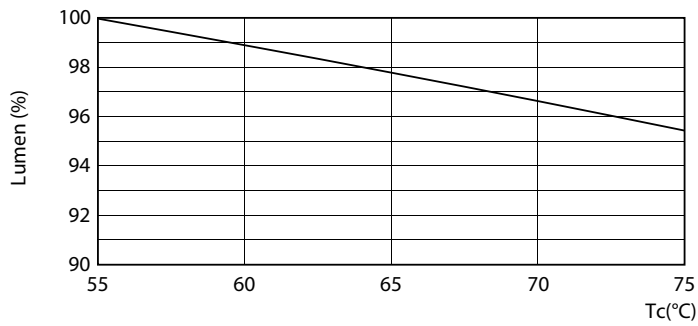

MASTER LEDtube EM/Mains T8

Photometric data

LEDtube G13 24W 3000K 160D

Lifetime

LEDtube G13 24W 3000K 160D LumenVsTc