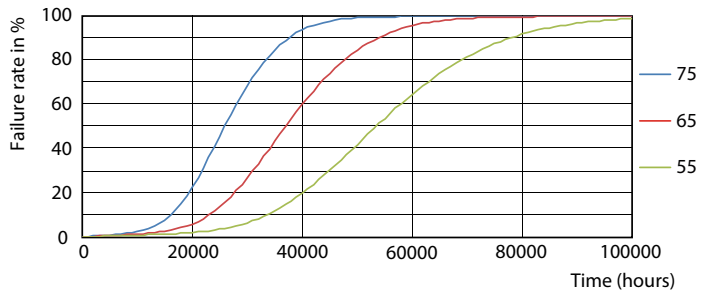

MASTER LEDtube EM/Mains T8

Lifetime

LEDtube G13 16W 3000K 160D FailureRate