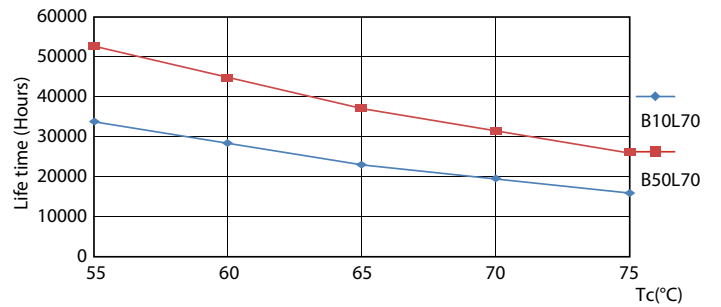

Warnings and Safety

- NOTES: The overall energy efficiency and light distribution of any installation that uses these lamps are determined by the design of the installation.

Product data

General Information		Color Rendering Index (Nom)	
Cap-Base	G13 [Medium Bi-Pin Fluorescent]		83
EU RoHS compliant	Yes	LLMF At End Of Nominal Lifetime (Nom) 70 %	
Nominal Lifetime (Nom)	50000 h	Operating and Electrical	
Switching Cycle	200000X	Input Frequency	50 to 60 Hz
Light Technical		Power (Nom)	16 W
Color Code	830 [CCT of 3000K]	Lamp Current (Max)	75 mA
Beam Angle (Nom)	160 °	Lamp Current (Min)	68 mA
Luminous Flux (Nom)	2300 lm	Starting Time (Nom)	0.5 s
Color Designation	White (WH)	Warm Up Time to 60% Light (Nom)	0.5 s
Correlated Color Temperature (Nom)	3000 K	Power Factor (Nom)	0.9
Luminous Efficacy (rated) (Nom)	143.00 lm/W	Voltage (Nom)	220-240 V
Color Consistency	<6		

LEDtube G13 16W 3000K 160D

MASTER LEDtube EM/Mains T8

Photometric data

LEDtube G13 16W 3000K 160D

Lifetime

LEDtube G13 16W 3000K 160D LumenVsTc

LEDtube G13 16W 3000K 160D LifetimeVsTc

LEDtube G13 16W 3000K 160D