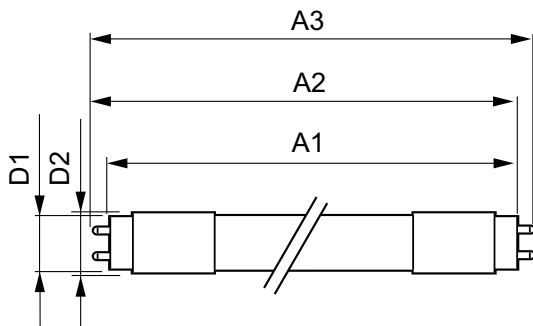

MASTER LEDtube EM/Mains T8

Temperature	
T-Ambient (Max)	45 °C
T-Ambient (Min)	-20 °C
T-Storage (Max)	65 °C
T-Storage (Min)	-40 °C
T-Case Maximum (Nom)	55 °C
Controls and Dimming	
Dimmable	No
Mechanical and Housing	
Product Length	1200 mm
Approval and Application	
Energy Efficiency Label (EEL)	A++
Energy Saving Product	Yes

Approval Marks	RoHS compliance TUV CE marking KEMA Keur certificate
Energy Consumption kWh/1000 h	16 kWh
Product Data	
Full product code	871869681799500
Order product name	MASTER LEDtube 1200mm UO 16W 830 T8 FF RCA
EAN/UPC - Product	8718696817995
Order code	929001907908
Numerator - Quantity Per Pack	1
Numerator - Packs per outer box	10
Material Nr. (12NC)	929001907908
Net Weight (Piece)	0.215 kg

Dimensional drawing

TLED Master UO 4ft low Flicker RCA 3000k

Product	D1	D2	A1	A2	A3
MASTER LEDtube 1200mm UO 16W 830 T8 FF RCA	25.8 mm	28 mm	1198.2 mm	1205.3 mm	1198.2 mm