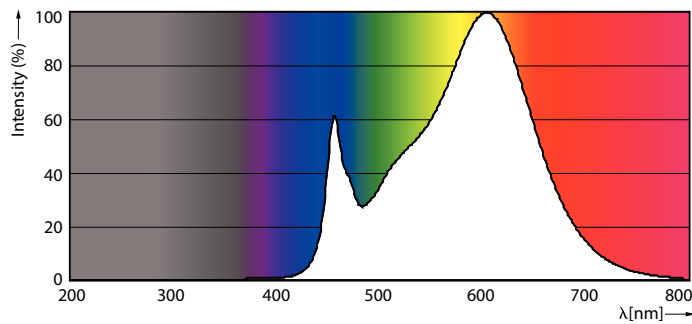

Photometric data

LEDtube G13 16W 3000K 160D

LEDtube G13 16W 3000K 160D