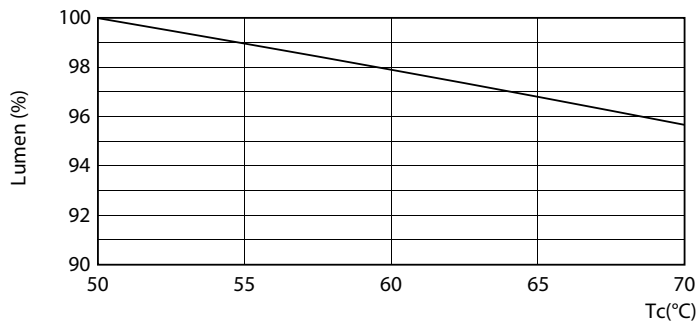

Lifetime

LEDtube G13 16W 3000K 160D LumenVsTc