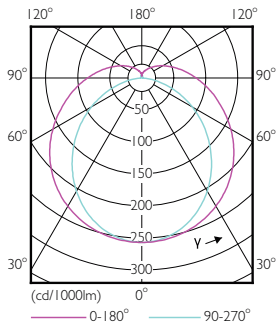

MASTER LEDtube EM/Mains T8

Photometric data

LEDtube G13 16W 3000K 160D