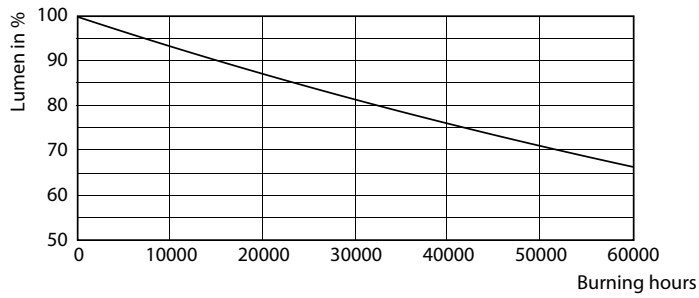

Photometric data

Lifetime

30W FA8