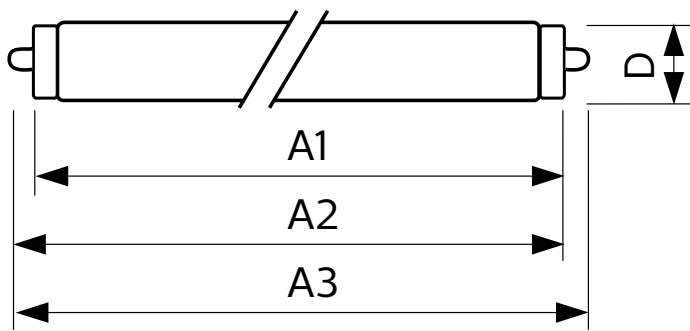

TLED IF CorePro 8ft 4200lm FA8 5000K

T8

Product Length	2400 mm
Approval and Application	
Energy Efficiency Label (EEL)	Not applicable
Energy Saving Product	Yes
Approval Marks	UL certificate RoHS compliance DLC compliance
Energy Consumption kWh/1000 h	- kWh
Energy Certifications	DLC Standard

Product Data	
Order product name	30T8/COR/96-850/IF42/G/FA8 10/1
EAN/UPC - Product	046677533038
Order code	929001897404
Numerator - Quantity Per Pack	1
Numerator - Packs per outer box	10
Material Nr. (12NC)	929001897404
Net Weight (Piece)	0.540 kg

Dimensional drawing