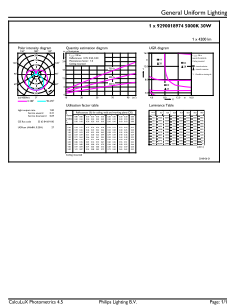

T8

Product Length	2400 mm
Approval and Application	
Energy Efficiency Label (EEL)	Not applicable
Energy Saving Product	Yes
Approval Marks	UL certificate RoHS compliance DLC compliance
Energy Consumption kWh/1000 h	- kWh
Energy Certifications	DLC Standard

Product Data	
Order product name	30T8/COR/96-850/IF42/G/FA8 10/1
EAN/UPC - Product	046677533038
Order code	929001897404
Numerator - Quantity Per Pack	1
Numerator - Packs per outer box	10
Material Nr. (12NC)	929001897404
Net Weight (Piece)	0.540 kg

Dimensional drawing

Product	D1	D2	A1	A2	A3
30T8/COR/96-850/ IF42/G/FA8 10/1	25.5 mm	28 mm	2366.9 mm	2375.8 mm	2384.7 mm

TLED IF CorePro 8ft 4200lm FA8 5000K

Photometric data

30W FA8 850 5000K

30W FA8

Photometric data