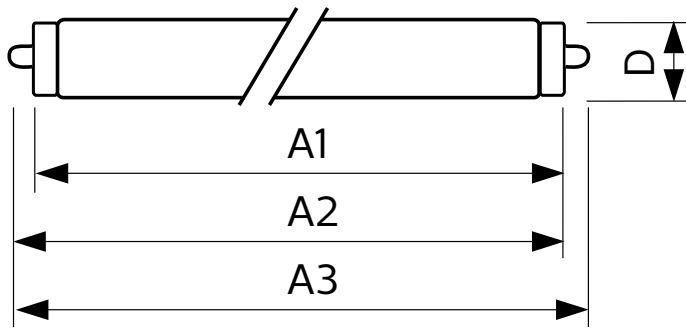

T8

Mechanical and housing

Bulb Finish	Frosted
Bulb Material	Glass
Product Length	2400 mm
Bulb Shape	Tube, double-ended

Approval and application

Energy Saving Product	Yes
Approval Marks	UL certificate RoHS compliance
Energy Consumption kWh/1000 h	- kWh
Energy Certifications	DLC Standard

Product data

Order product name	30T8/COR/96-840/IF42/G/FA8 10/1
EAN/UPC - Product	046677533021
Order code	929001897304
Numerator - Quantity Per Pack	1
Numerator - Packs per outer box	10
Material Nr. (12NC)	929001897304
Net Weight (Piece)	0.540 kg

Dimensional drawing

30T8/COR/96-840/IF42/G/FA8 10/1

Product	D1	D2	A1	A2	A3
30T8/COR/96-840/ IF42/G/FA8 10/1	25.5 mm	28 mm	2366.9 mm	2375.8 mm	2384.7 mm

Photometric data

30W FA8 840 4000K