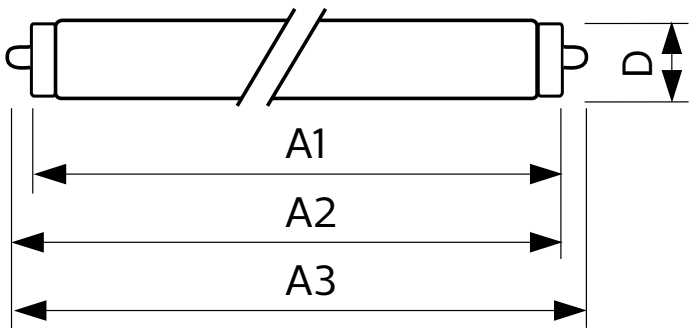

TLED IF CorePro 8ft 4200lm FA8 4000K

T8

Product Length	2400 mm
Bulb Shape	Tube, double-ended
Approval and Application	
Energy Saving Product	Yes
Approval Marks	UL certificate RoHS compliance DLC compliance
Energy Consumption kWh/1000 h	- kWh
Energy Certifications	DLC Standard

Product Data	
Order product name	30T8/COR/96-840/IF42/G/FA8 10/1
EAN/UPC - Product	046677533021
Order code	929001897304
Numerator - Quantity Per Pack	1
Numerator - Packs per outer box	10
Material Nr. (12NC)	929001897304
Net Weight (Piece)	0.540 kg

Dimensional drawing