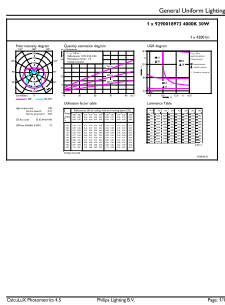

T8

Product Length	2400 mm
Bulb Shape	Tube, double-ended
Approval and Application	
Energy Saving Product	Yes
Approval Marks	UL certificate RoHS compliance DLC compliance
Energy Consumption kWh/1000 h	- kWh
Energy Certifications	DLC Standard

Product Data	
Order product name	30T8/COR/96-840/IF42/G/FA8 10/1
EAN/UPC - Product	046677533021
Order code	929001897304
Numerator - Quantity Per Pack	1
Numerator - Packs per outer box	10
Material Nr. (12NC)	929001897304
Net Weight (Piece)	0.540 kg

Dimensional drawing

Product	D1	D2	A1	A2	A3
30T8/COR/96-840/IF42/G/FA8 10/1	25.5 mm	28 mm	2366.9 mm	2375.8 mm	2384.7 mm

TLED IF CorePro 8ft 4200lm FA8 4000K

Photometric data

30W FA8 840 4000K

30W FA8 830 3000K

Photometric data

30W FA8

Lifetime

30W FA8

30W FA8

30W FA8

30W FA8

T8