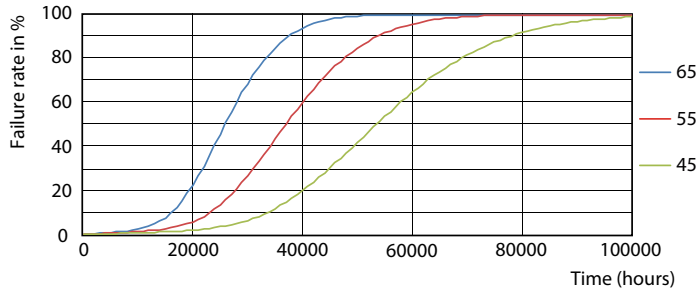

Photometric data

Lifetime

30W FA8

30W FA8

30W FA8

30W FA8

T8

Lifetime