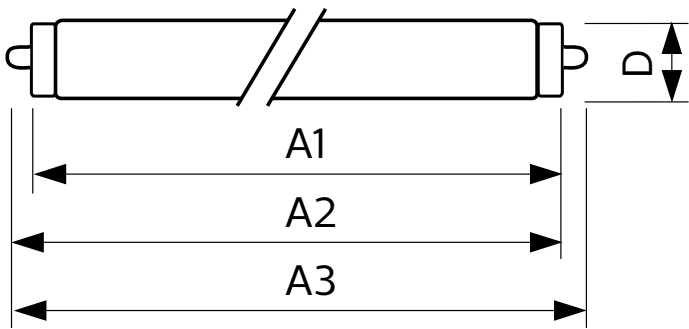

T8

Product Length	2400 mm
Approval and Application	
Energy Efficiency Label (EEL)	Not applicable
Energy Saving Product	Yes
Approval Marks	UL certificate RoHS compliance DLC compliance
Energy Consumption kWh/1000 h	- kWh
Energy Certifications	DLC Standard

Product Data	
Order product name	30T8/COR/96-830/IF39/G/FA8 10/1
EAN/UPC - Product	046677533007
Order code	929001897104
Numerator - Quantity Per Pack	1
Numerator - Packs per outer box	10
Material Nr. (12NC)	929001897104
Net Weight (Piece)	0.540 kg

Dimensional drawing

Product	D1	D2	A1	A2	A3
30T8/COR/96-830/ IF39/G/FA8 10/1	25.5 mm	28 mm	2366.9 mm	2375.8 mm	2384.7 mm

TLED IF CorePro 8ft 3900lm FA8 3000K

Photometric data