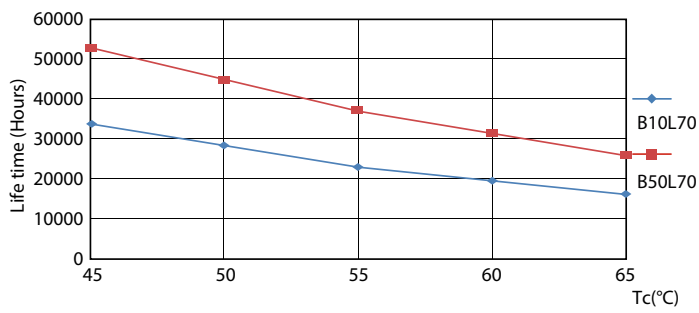

Photometric data

Lifetime

30W FA8

30W FA8

30W FA8

30W FA8

T8

Lifetime