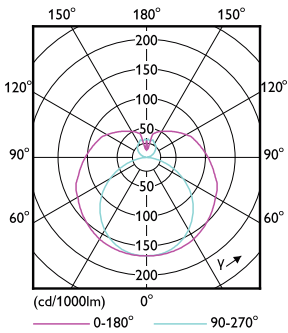

Product Data	
Order product name	30T8/COR/96-830/IF39/G/FA8 10/1
EAN/UPC - Product	046677533007
Order code	929001897104
Numerator - Quantity Per Pack	1
Numerator - Packs per outer box	10
Material Nr. (12NC)	929001897104
Net Weight (Piece)	0.540 kg

Dimensional drawing

Product	D1	D2	A1	A2	A3
30T8/COR/96-830/ IF39/G/FA8 10/1	25.5 mm	28 mm	2366.9 mm	2375.8 mm	2384.7 mm

TLED IF CorePro 8ft 3900lm FA8 3000K

Photometric data

30W FA8 830 3000K

30W FA8 830 3000K