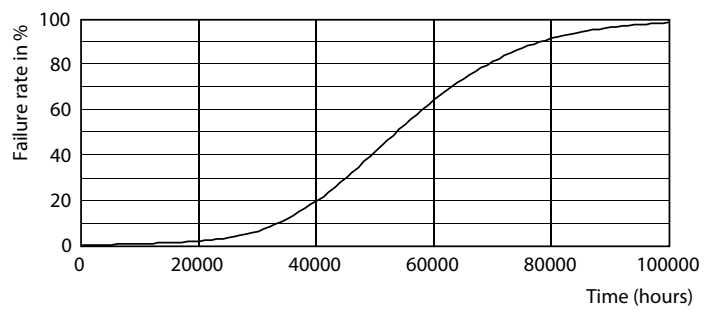

Photometric data

Lifetime

30W FA8

30W FA8

30W FA8

30W FA8

T8

Lifetime