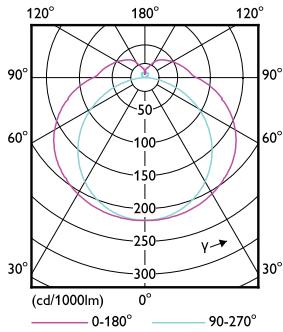

Numerator - Quantity Per Pack	1
Numerator - Packs per outer box	10
Material Nr. (12NC)	929001893704
Net Weight (Piece)	0.170 kg

Dimensional drawing

LED PLL MasterClass 2200lm 4000K

Product	D	D1	A1	A2	A3
16.5PL-L/COR/22-840/ IF23/P/4P/DIM 10/1	40.6 mm	20 mm	501 mm	564 mm	570.6 mm

Photometric data

16-5W 2G11

16-5W 2G11 830 3000K

General Uniform Lighting

16-5W 2G11 840 4000K

Lifetime

16-5W 2G11

16-5W 2G11