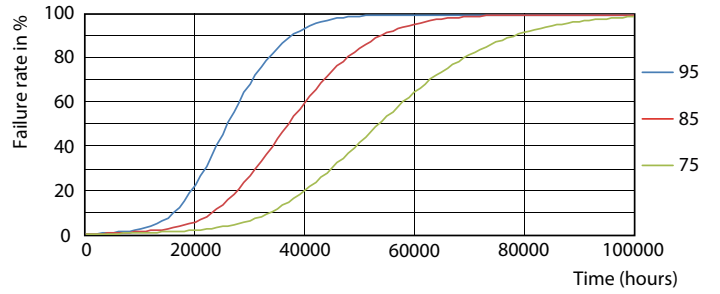

Photometric data

16-5W 2G11

16-5W 2G11 830 3000K

General Uniform Lighting

16-5W 2G11 840 4000K

Lifetime

16-5W 2G11

16-5W 2G11