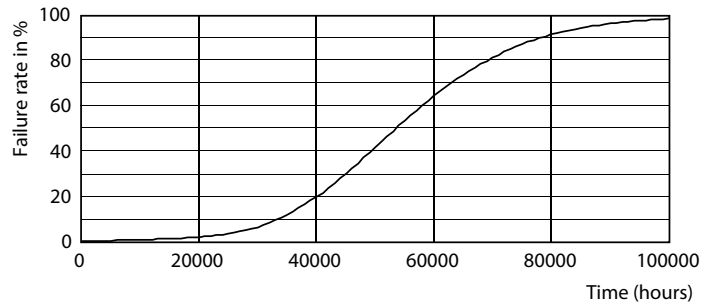

Photometric data

16-5W 2G11

16-5W 2G11 830 3000K

General Uniform Lighting

16-5W 2G11 840 4000K

Lifetime

16-5W 2G11

16-5W 2G11