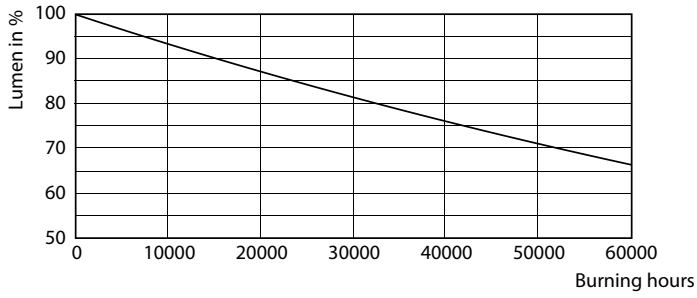

Product data

General Information	
Cap-Base	2G11 [2G11]
EU RoHS compliant	Yes
Nominal Lifetime (Nom)	50000 h
Switching Cycle	50000X

Light Technical	
Color Code	840 [CCT of 4000K]
Beam Angle (Nom)	160 °
Luminous Flux (Nom)	2300 lm
Color Designation	Cool White (CW)
Correlated Color Temperature (Nom)	4000 K
Luminous Efficacy (rated) (Nom)	139.00 lm/W
Color Consistency	<6
Color Rendering Index (Nom)	82
LLMF At End Of Nominal Lifetime (Nom)	70 %

Photometric data

16-5W 2G11

16-5W 2G11 830 3000K

General Uniform Lighting

16-5W 2G11 840 4000K

Lifetime

16-5W 2G11

16-5W 2G11