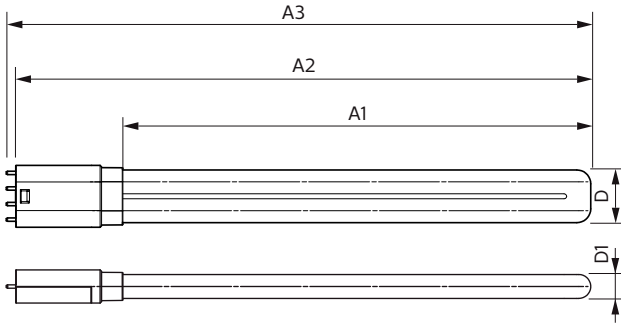

PL-L

Energy Certifications	DLC Standard
Product Data	
Order product name	16.5PL-L/COR/22-840/IF23/P/4P/DIM 10/1
EAN/UPC - Product	046677532918
Order code	929001893704

Numerator - Quantity Per Pack	1
Numerator - Packs per outer box	10
Material Nr. (12NC)	929001893704
Net Weight (Piece)	0.170 kg

Dimensional drawing

LED PLL MasterClass 2200lm 4000K

Product	D	D1	A1	A2	A3
16.5PL-L/COR/22-840/ IF23/P/4P/DIM 10/1	40.6 mm	20 mm	501 mm	564 mm	570.6 mm