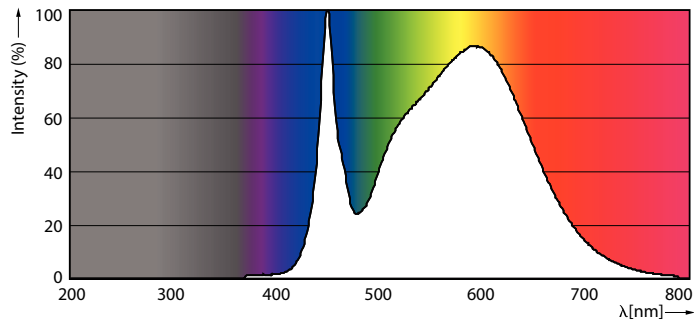

Product data

General Information	
Cap-Base	2G11 [2G11]
EU RoHS compliant	Yes
Nominal Lifetime (Nom)	50000 h
Switching Cycle	50000X

Light Technical	
Color Code	840 [CCT of 4000K]
Beam Angle (Nom)	160 °
Luminous Flux (Nom)	2300 lm
Color Designation	Cool White (CW)
Correlated Color Temperature (Nom)	4000 K
Luminous Efficacy (rated) (Nom)	139.00 lm/W
Color Consistency	<6
Color Rendering Index (Nom)	82
LLMF At End Of Nominal Lifetime (Nom)	70 %

Photometric data

16-5W 2G11

16-5W 2G11 830 3000K

General Uniform Lighting

16-5W 2G11 840 4000K

Lifetime

16-5W 2G11

16-5W 2G11