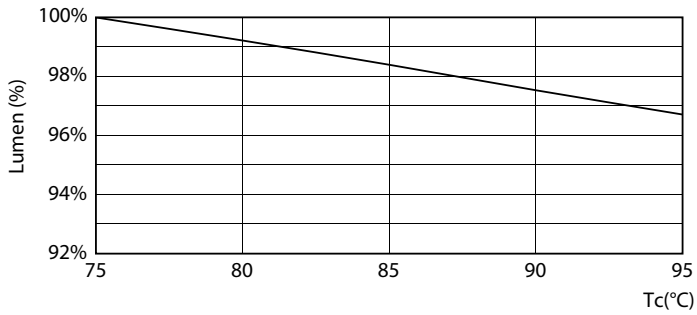

Product data

General Information	
Cap-Base	2G11 [2G11]
EU RoHS compliant	Yes
Nominal Lifetime (Nom)	50000 h
Switching Cycle	50000X

Light Technical	
Color Code	840 [CCT of 4000K]
Beam Angle (Nom)	160 °
Luminous Flux (Nom)	2300 lm
Color Designation	Cool White (CW)
Correlated Color Temperature (Nom)	4000 K
Luminous Efficacy (rated) (Nom)	139.00 lm/W
Color Consistency	<6
Color Rendering Index (Nom)	82
LLMF At End Of Nominal Lifetime (Nom)	70 %

Photometric data

16-5W 2G11

16-5W 2G11 830 3000K

General Uniform Lighting

16-5W 2G11 840 4000K

Lifetime

16-5W 2G11

16-5W 2G11