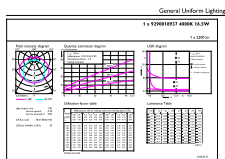

General Uniform Lighting

16-5W 2G11 840 4000K