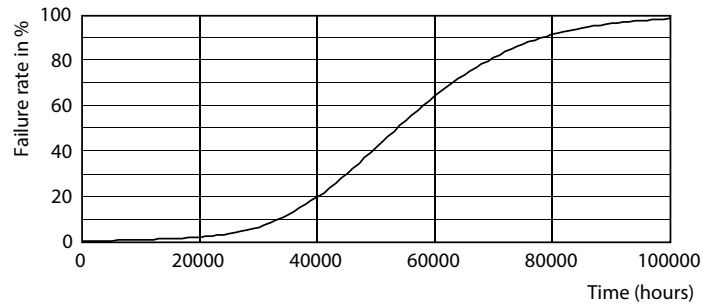

Photometric data

LEDtube PLC 400mm 16-5W 2G11 830 2000lm

General Uniform Lighting

16-5W 2G11 830 3000K

16-5W 2G11 830 3000K

Lifetime

16-5W 2G11

16-5W 2G11