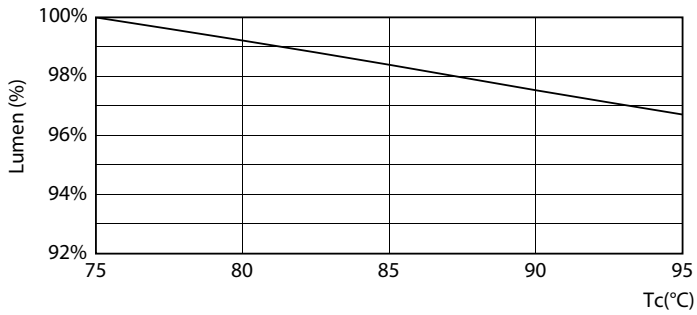

Product data

General Information	
Cap-Base	2G11 [2G11]
EU RoHS compliant	Yes
Nominal Lifetime (Nom)	50000 h
Switching Cycle	50000X

Light Technical	
Color Code	830 [CCT of 3000K]
Beam Angle (Nom)	160 °
Luminous Flux (Nom)	2200 lm
Color Designation	White (WH)
Correlated Color Temperature (Nom)	3000 K
Luminous Efficacy (rated) (Nom)	133.00 lm/W
Color Consistency	<6
Color Rendering Index (Nom)	82
LLMF At End Of Nominal Lifetime (Nom)	70 %

Photometric data

LEDtube PLC 400mm 16-5W 2G11 830 2000lm

General Uniform Lighting

16-5W 2G11 830 3000K

16-5W 2G11 830 3000K

Lifetime

16-5W 2G11

16-5W 2G11