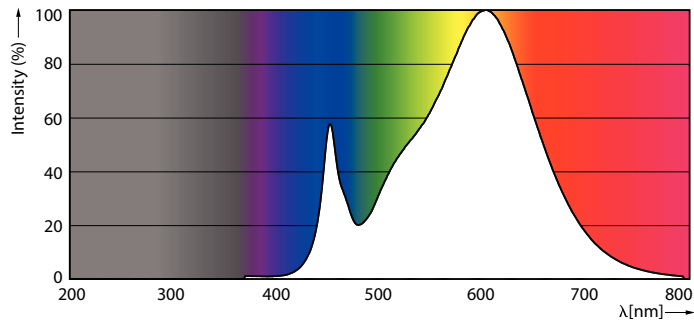

Photometric data

LEDtube PLC 400mm 16-5W 2G11 830 2000lm

General Uniform Lighting

16-5W 2G11 830 3000K