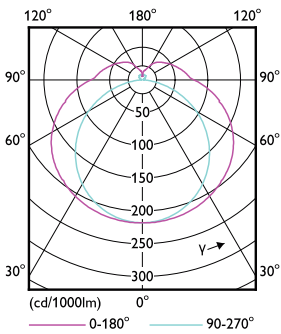

Numerator - Quantity Per Pack	1
Numerator - Packs per outer box	10
Material Nr. (12NC)	929001893504
Net Weight (Piece)	0.170 kg

Dimensional drawing

LED PLL MasterClass 2200lm 3000K

Product	D	D1	A1	A2	A3
16.5PL-L/COR/22-830/IF22/P/4P/DIM 10/1	40.6 mm	20 mm	501 mm	564 mm	570.6 mm

Photometric data

LEDtube PLC 400mm 16-5W 2G11 830 2000lm

General Uniform Lighting

16-5W 2G11 830 3000K

16-5W 2G11 830 3000K

Lifetime

16-5W 2G11

16-5W 2G11