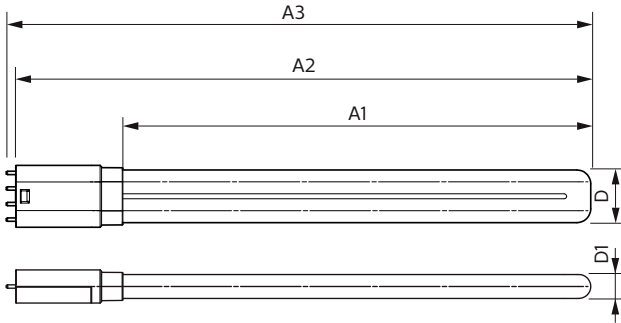

PL-L

Energy Certifications	DLC Standard
Product Data	
Order product name	16.5PL-L/COR/22-830/IF22/P/4P/DIM 10/1
EAN/UPC - Product	046677532895
Order code	929001893504

Numerator - Quantity Per Pack	1
Numerator - Packs per outer box	10
Material Nr. (12NC)	929001893504
Net Weight (Piece)	0.170 kg

Dimensional drawing

LED PLL MasterClass 2200lm 3000K