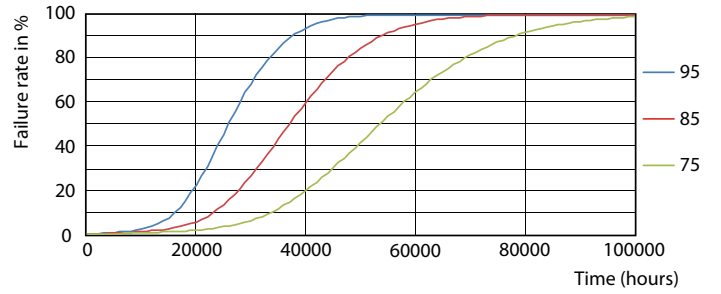

Product data

General Information	
Cap-Base	2G11 [2G11]
EU RoHS compliant	Yes
Nominal Lifetime (Nom)	50000 h
Switching Cycle	50000X

Light Technical	
Color Code	830 [CCT of 3000K]
Beam Angle (Nom)	160 °
Luminous Flux (Nom)	2200 lm
Color Designation	White (WH)
Correlated Color Temperature (Nom)	3000 K
Luminous Efficacy (rated) (Nom)	133.00 lm/W
Color Consistency	<6
Color Rendering Index (Nom)	82
LLMF At End Of Nominal Lifetime (Nom)	70 %

Photometric data

LEDtube PLC 400mm 16-5W 2G11 830 2000lm

General Uniform Lighting

16-5W 2G11 830 3000K

16-5W 2G11 830 3000K

Lifetime

16-5W 2G11

16-5W 2G11