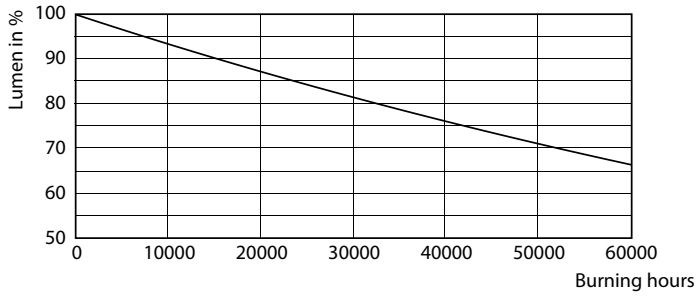

Product data

General Information	
Cap-Base	2G11 [2G11]
EU RoHS compliant	Yes
Nominal Lifetime (Nom)	50000 h
Switching Cycle	50000X

Light Technical	
Color Code	830 [CCT of 3000K]
Beam Angle (Nom)	160 °
Luminous Flux (Nom)	2200 lm
Color Designation	White (WH)
Correlated Color Temperature (Nom)	3000 K
Luminous Efficacy (rated) (Nom)	133.00 lm/W
Color Consistency	<6
Color Rendering Index (Nom)	82
LLMF At End Of Nominal Lifetime (Nom)	70 %

Photometric data

LEDtube PLC 400mm 16-5W 2G11 830 2000lm

General Uniform Lighting

16-5W 2G11 830 3000K

16-5W 2G11 830 3000K

Lifetime

16-5W 2G11

16-5W 2G11