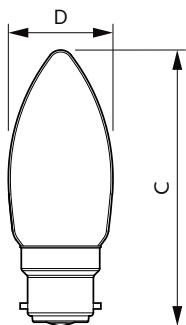

## Dimensional drawing

Candle B35 4.3-40W 470lm 2700K B22 ND

Product	D	C
Classic LEDCandle ND 4.3-40W B22 827 B35 CL	35 mm	93 mm