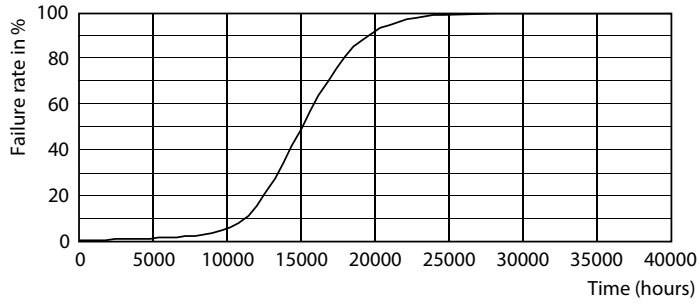

Classic filament LED candles and lusters

Lifetime

LEDCandle CLA 4.3-40W E14 B35 Clear 827 ND