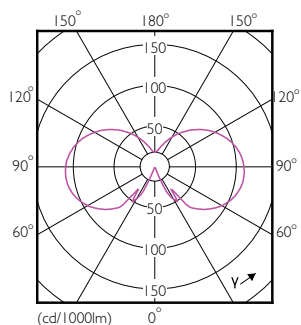

LEDcandle CLA 4.3-40W E14 B35 Clear 827 ND