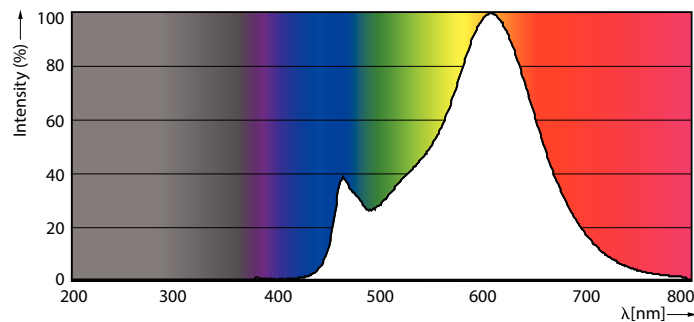

Photometric data

LEDcandle CLA 4.3-40W E14 B35 Clear 827 ND