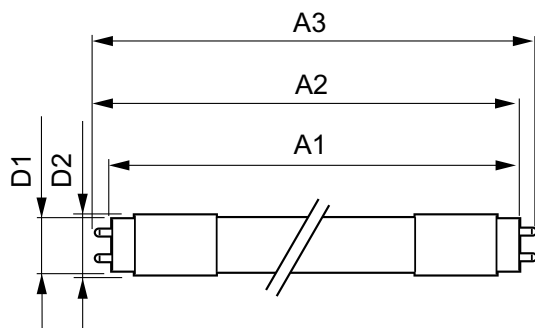

Warnings and Safety

- NOTE: The overall energy efficiency and light distribution of any installation that uses these lamps will be determined by the design of the installation.

Product data

General information		Color Consistency	
Cap-Base	G13 [Medium Bi-Pin Fluorescent]	Color Rendering Index (Nom)	80
EU RoHS compliant	Yes	LLMF At End Of Nominal Lifetime (Nom)	70 %
Nominal Lifetime (Nom)	60000 h	Operating and electrical	
Switching Cycle	200000	Input Frequency	50 to 60 Hz
Technical Type	18-32-36W	Power (Nom)	18 W
Light technical		Lamp Current (Max)	183 mA
Color Code	865 [CCT of 6500K]	Lamp Current (Min)	69 mA
Beam Angle (Nom)	160 °	Starting Time (Nom)	0.5 s
Luminous Flux (Nom)	2100 lm	Warm Up Time to 60% Light (Nom)	0.5 s
Color Designation	Cool Daylight	Power Factor (Nom)	0.90
Correlated Color Temperature (Nom)	6500 K	Voltage (Nom)	100-277 V
Luminous Efficacy (rated) (Nom)	116.00 lm/W		

MASTER LEDtube EM/Mains T8

Temperature	
T-Ambient (Max)	45 °C
T-Ambient (Min)	-20 °C
T-Storage (Max)	65 °C
T-Storage (Min)	-40 °C
T-Case Maximum (Nom)	60 °C
Controls and dimming	
Dimmable	No
Mechanical and housing	
Product Length	47-1/4 in
Bulb Shape	Tube, single-ended
Approval and application	
Energy Saving Product	Yes
Approval Marks	RoHS compliance CE marking UL certificate KEMA Keur certificate

Energy Consumption kWh/1000 h	18 kWh
Product data	
Full product code	871869681121400
Order product name	MASTER LEDtube 1200mm HO VWV 18W 865 T8
EAN/UPC - Product	8718696811214
Order code	929001877412
Numerator - Quantity Per Pack	1
Local code description	MAS LEDtube 1200mm HO VWV 18W 865 T8
Numerator - Packs per outer box	10
Material Nr. (12NC)	929001877412
Net Weight (Piece)	0.220 kg

Dimensional drawing

MASTER LEDtube 1200mm HO VWV 18W 865 T8

Product	D1	D2	A1	A2	A3
MASTER LEDtube 1200mm HO VWV 18W 865 T8	25.8 mm	28 mm	1198.2 mm	1205.3 mm	1212.4 mm

Photometric data

LEDtube_G13_2

LEDtube_18W_G13_2100lm_865