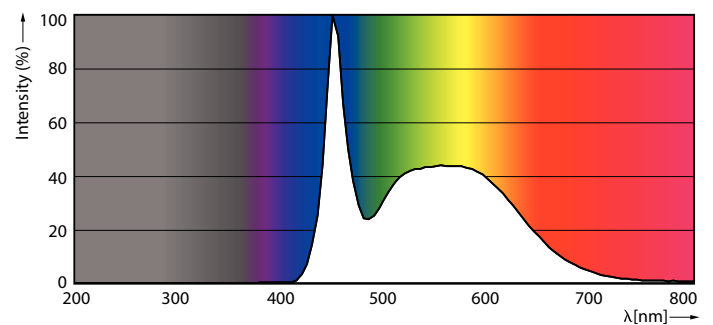

Warnings and Safety

- NOTE: The overall energy efficiency and light distribution of any installation that uses these lamps will be determined by the design of the installation.

Product data

General information		Color Consistency	
Cap-Base	G13 [Medium Bi-Pin Fluorescent]	Color Rendering Index (Nom)	80
EU RoHS compliant	Yes	LLMF At End Of Nominal Lifetime (Nom)	70 %
Nominal Lifetime (Nom)	60000 h	Operating and electrical	
Switching Cycle	200000	Input Frequency	50 to 60 Hz
Technical Type	18-32-36W	Power (Nom)	18 W
Light technical		Lamp Current (Max)	183 mA
Color Code	865 [CCT of 6500K]	Lamp Current (Min)	69 mA
Beam Angle (Nom)	160 °	Starting Time (Nom)	0.5 s
Luminous Flux (Nom)	2100 lm	Warm Up Time to 60% Light (Nom)	0.5 s
Color Designation	Cool Daylight	Power Factor (Nom)	0.90
Correlated Color Temperature (Nom)	6500 K	Voltage (Nom)	100-277 V
Luminous Efficacy (rated) (Nom)	116.00 lm/W		

Dimensional drawing

MASTER LEDtube 1200mm HO VWV 18W 865 T8

Product	D1	D2	A1	A2	A3
MASTER LEDtube 1200mm HO VWV 18W 865 T8	25.8 mm	28 mm	1198.2 mm	1205.3 mm	1212.4 mm

Photometric data

LEDtube_G13_2

LEDtube_18W_G13_2100lm_865