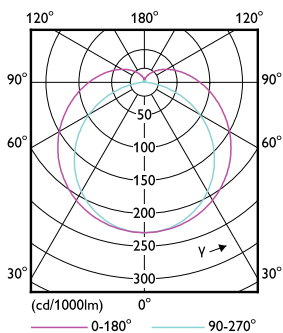

Warnings and Safety

- NOTE: The overall energy efficiency and light distribution of any installation that uses these lamps will be determined by the design of the installation.

Product data

General information		Color Consistency	
Cap-Base	G13 [Medium Bi-Pin Fluorescent]	Color Rendering Index (Nom)	80
EU RoHS compliant	Yes	LLMF At End Of Nominal Lifetime (Nom)	70 %
Nominal Lifetime (Nom)	60000 h	Operating and electrical	
Switching Cycle	200000	Input Frequency	50 to 60 Hz
Technical Type	18-32-36W	Power (Nom)	18 W
Light technical		Lamp Current (Max)	183 mA
Color Code	865 [CCT of 6500K]	Lamp Current (Min)	69 mA
Beam Angle (Nom)	160 °	Starting Time (Nom)	0.5 s
Luminous Flux (Nom)	2100 lm	Warm Up Time to 60% Light (Nom)	0.5 s
Color Designation	Cool Daylight	Power Factor (Nom)	0.90
Correlated Color Temperature (Nom)	6500 K	Voltage (Nom)	100-277 V
Luminous Efficacy (rated) (Nom)	116.00 lm/W		

Energy Consumption kWh/1000 h	18 kWh
Product data	
Full product code	871869681121400
Order product name	MASTER LEDtube 1200mm HO VWV 18W 865 T8
EAN/UPC - Product	8718696811214
Order code	929001877412
Numerator - Quantity Per Pack	1
Local code description	MAS LEDtube 1200mm HO VWV 18W 865 T8
Numerator - Packs per outer box	10
Material Nr. (12NC)	929001877412
Net Weight (Piece)	0.220 kg

Dimensional drawing

MASTER LEDtube 1200mm HO VWV 18W 865 T8

Product	D1	D2	A1	A2	A3
MASTER LEDtube 1200mm HO VWV 18W 865 T8	25.8 mm	28 mm	1198.2 mm	1205.3 mm	1212.4 mm

Photometric data

LEDtube_G13_2

LEDtube_18W_G13_2100lm_865