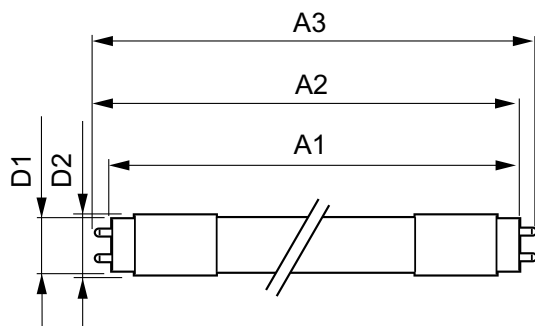

Warnings and Safety

- NOTE: The overall energy efficiency and light distribution of any installation that uses these lamps will be determined by the design of the installation.

Product data

General information	
Cap-Base	G13 [Medium Bi-Pin Fluorescent]
EU RoHS compliant	Yes
Nominal Lifetime (Nom)	60000 h
Switching Cycle	200000
Technical Type	18-32-36W
Light technical	
Color Code	840 [CCT of 4000K]
Beam Angle (Nom)	160 °
Luminous Flux (Nom)	2100 lm
Color Designation	Cool White (CW)
Correlated Color Temperature (Nom)	4000 K
Luminous Efficacy (rated) (Nom)	116.00 lm/W

MASTER LEDtube EM/Mains T8

Temperature	
T-Ambient (Max)	45 °C
T-Ambient (Min)	-20 °C
T-Storage (Max)	65 °C
T-Storage (Min)	-40 °C
T-Case Maximum (Nom)	60 °C
Controls and dimming	
Dimmable	No
Mechanical and housing	
Product Length	1200 mm
Bulb Shape	Tube, single-ended
Approval and application	
Energy Saving Product	Yes
Approval Marks	RoHS compliance CE marking UL certificate KEMA Keur certificate

Energy Consumption kWh/1000 h	18 kWh
Product data	
Full product code	871869681119100
Order product name	MASTER LEDtube 1200mm HO VWV 18W 840 T8
EAN/UPC - Product	8718696811191
Order code	929001877312
Numerator - Quantity Per Pack	1
Local code description	MAS LEDtube 1200mm HO VWV 18W 840 T8
Numerator - Packs per outer box	10
Material Nr. (12NC)	929001877312
Net Weight (Piece)	0.220 kg

Dimensional drawing

MASTER LEDtube 1200mm HO VWV 18W 840 T8

Product	D1	D2	A1	A2	A3
MASTER LEDtube 1200mm HO VWV 18W 840 T8	25.8 mm	28 mm	1198.2 mm	1205.3 mm	1212.4 mm

Photometric data

LEDtube_G13_2

LEDtube_18W_G13_2100lm_840