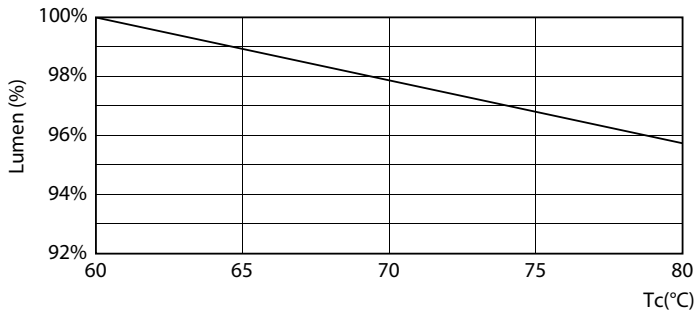

Warnings and Safety

- NOTE: The overall energy efficiency and light distribution of any installation that uses these lamps will be determined by the design of the installation.

Product data

General information	
Cap-Base	G13 [Medium Bi-Pin Fluorescent]
EU RoHS compliant	Yes
Nominal Lifetime (Nom)	60000 h
Switching Cycle	200000
Technical Type	18-32-36W
Light technical	
Color Code	840 [CCT of 4000K]
Beam Angle (Nom)	160 °
Luminous Flux (Nom)	2100 lm
Color Designation	Cool White (CW)
Correlated Color Temperature (Nom)	4000 K
Luminous Efficacy (rated) (Nom)	116.00 lm/W

MASTER LEDtube EM/Mains T8

Photometric data

LEDtube_18W_G13_2100lm_840_1

Lifetime

FailureRate

LEDtube_60K_LumenVsTc

LifetimeVsTc

Lumen Maintenance Diagram