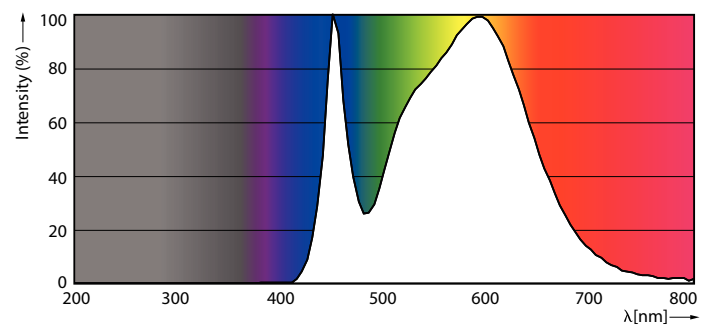

Warnings and Safety

- NOTE: The overall energy efficiency and light distribution of any installation that uses these lamps will be determined by the design of the installation.

Product data

General information	
Cap-Base	G13 [Medium Bi-Pin Fluorescent]
EU RoHS compliant	Yes
Nominal Lifetime (Nom)	60000 h
Switching Cycle	200000
Technical Type	18-32-36W
Light technical	
Color Code	840 [CCT of 4000K]
Beam Angle (Nom)	160 °
Luminous Flux (Nom)	2100 lm
Color Designation	Cool White (CW)
Correlated Color Temperature (Nom)	4000 K
Luminous Efficacy (rated) (Nom)	116.00 lm/W

Dimensional drawing

MASTER LEDtube 1200mm HO VWV 18W 840 T8

Product	D1	D2	A1	A2	A3
MASTER LEDtube 1200mm HO VWV 18W 840 T8	25.8 mm	28 mm	1198.2 mm	1205.3 mm	1212.4 mm

Photometric data

LEDtube_G13_2

LEDtube_18W_G13_2100lm_840