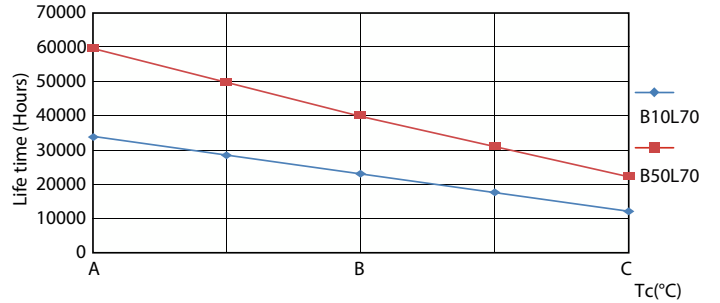

Warnings and Safety

- NOTE: The overall energy efficiency and light distribution of any installation that uses these lamps will be determined by the design of the installation.

Product data

General information	
Cap-Base	G13 [Medium Bi-Pin Fluorescent]
EU RoHS compliant	Yes
Nominal Lifetime (Nom)	60000 h
Switching Cycle	200000
Technical Type	18-32-36W
Light technical	
Color Code	840 [CCT of 4000K]
Beam Angle (Nom)	160 °
Luminous Flux (Nom)	2100 lm
Color Designation	Cool White (CW)
Correlated Color Temperature (Nom)	4000 K
Luminous Efficacy (rated) (Nom)	116.00 lm/W

MASTER LEDtube EM/Mains T8

Photometric data

LEDtube_18W_G13_2100lm_840_1

Lifetime

FailureRate

LEDtube_60K_LumenVsTc

LifetimeVsTc

Lumen Maintenance Diagram