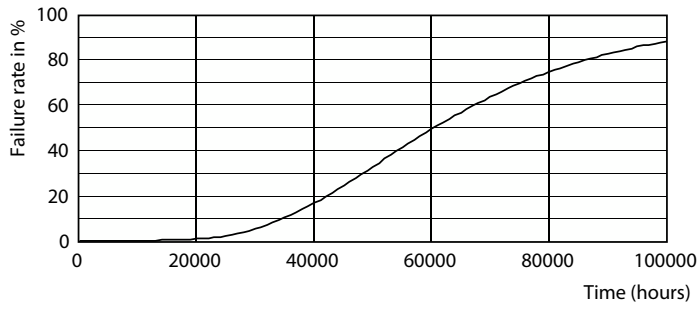

MASTER LEDtube EM/Mains T8

Lifetime

Life Expectancy Diagram