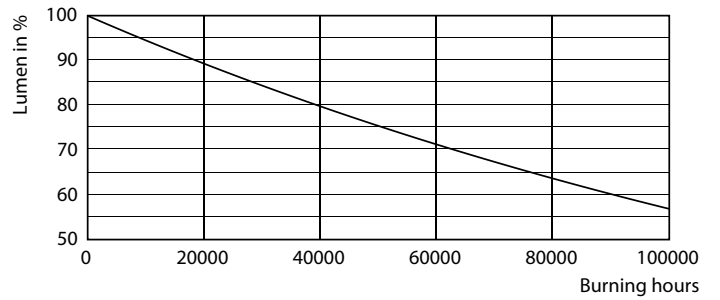

Warnings and Safety

- NOTE: The overall energy efficiency and light distribution of any installation that uses these lamps will be determined by the design of the installation.

Product data

General information	
Cap-Base	G13 [Medium Bi-Pin Fluorescent]
EU RoHS compliant	Yes
Nominal Lifetime (Nom)	60000 h
Switching Cycle	200000
Technical Type	18-32-36W
Light technical	
Color Code	840 [CCT of 4000K]
Beam Angle (Nom)	160 °
Luminous Flux (Nom)	2100 lm
Color Designation	Cool White (CW)
Correlated Color Temperature (Nom)	4000 K
Luminous Efficacy (rated) (Nom)	116.00 lm/W

MASTER LEDtube EM/Mains T8

Photometric data

LEDtube_18W_G13_2100lm_840_1

Lifetime

FailureRate

LEDtube_60K_LumenVsTc

LifetimeVsTc

Lumen Maintenance Diagram