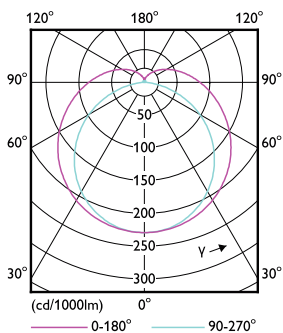

Energy Consumption kWh/1000 h	18 kWh
Product data	
Full product code	871869681119100
Order product name	MASTER LEDtube 1200mm HO VWV 18W 840 T8
EAN/UPC - Product	8718696811191
Order code	929001877312
Numerator - Quantity Per Pack	1
Local code description	MAS LEDtube 1200mm HO VWV 18W 840 T8
Numerator - Packs per outer box	10
Material Nr. (12NC)	929001877312
Net Weight (Piece)	0.220 kg

Dimensional drawing

MASTER LEDtube 1200mm HO VWV 18W 840 T8

Product	D1	D2	A1	A2	A3
MASTER LEDtube 1200mm HO VWV 18W 840 T8	25.8 mm	28 mm	1198.2 mm	1205.3 mm	1212.4 mm

Photometric data

LEDtube_G13_2

LEDtube_18W_G13_2100lm_840