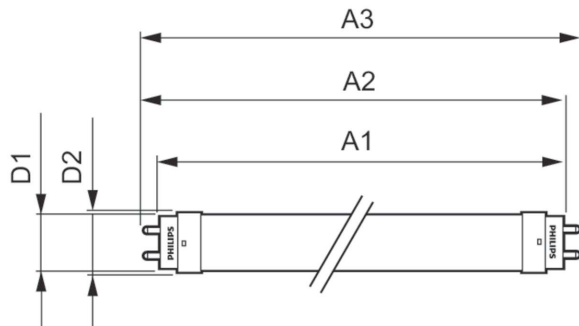

CorePro LEDtube EM/Mains T8

Controls and Dimming	
Dimmable	No
Mechanical and Housing	
Bulb Material	Glass
Product Length	1500 mm
Bulb Shape	Tube, double-ended
Approval and Application	
Energy Efficiency Class	E
Energy Saving Product	Yes
Approval Marks	CE marking RoHS compliance KEMA Keur certificate
Energy Consumption kWh/1000 h	24 kWh

EPREL Registration Number	491844
Product Data	
Full product code	871869680615900
Order product name	CorePro LEDtube 1500mm HO 24W 865 T8
EAN/UPC - Product	8718696806159
Order code	929001875002
Numerator - Quantity Per Pack	1
Numerator - Packs per outer box	10
Material Nr. (12NC)	929001875002
Net Weight (Piece)	0.270 kg

Dimensional drawing

TLED 1500mm 24W-58W 2700lm 240D 6500K