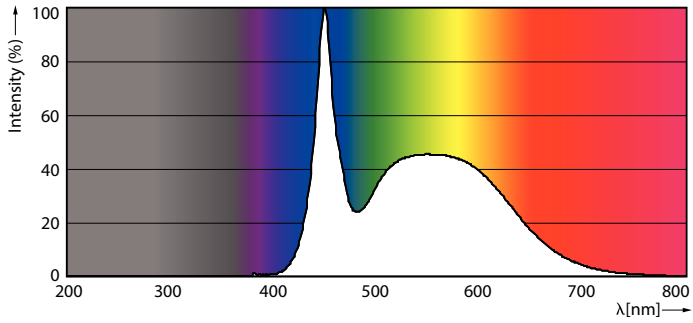

CorePro LEDtube EM/Mains T8

Photometric data