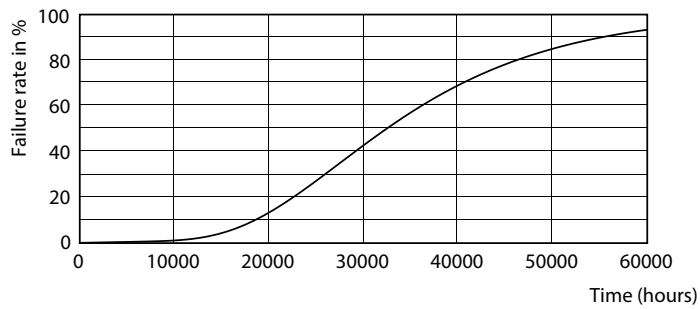

CorePro LEDtube EM/Mains T8

Lifetime

18W G13