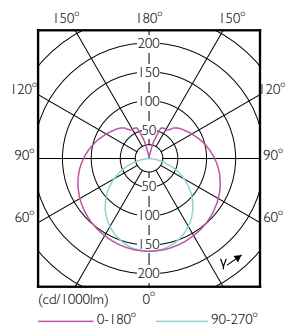

Warnings and Safety

- NOTES: The overall energy efficiency and light distribution of any installation that uses these lamps are determined by the design of the installation.

Product data

General Information		LLMF At End Of Nominal Lifetime (Nom) 70 %	
Cap-Base	G13 [Medium Bi-Pin Fluorescent]		
EU RoHS compliant	Yes		
Nominal Lifetime (Nom)	30000 h		
Switching Cycle	200000X		
Flux measurement reference	Sphere		
Light Technical		Operating and Electrical	
Color Code	840 [CCT of 4000K]	Input Frequency	50 to 60 Hz
Beam Angle (Nom)	240 °	Power (Nom)	18 W
Luminous Flux (Nom)	2000 lm	Starting Time (Nom)	0.5 s
Color Designation	Cool White (CW)	Warm Up Time to 60% Light (Nom)	0.5 s
Correlated Color Temperature (Nom)	4000 K	Power Factor (Nom)	0.9
Luminous Efficacy (rated) (Nom)	111.00 lm/W	Voltage (Nom)	220-240 V
Color Consistency	<6	Temperature	
Color Rendering Index (Nom)	80	T-Ambient (Max)	45 °C
		T-Ambient (Min)	-20 °C
		T-Storage (Max)	65 °C
		T-Storage (Min)	-40 °C
		T-Case Maximum (Nom)	50 °C

CorePro LEDtube EM/Mains T8

Controls and Dimming	
Dimmable	No
Mechanical and Housing	
Bulb Material	Glass
Product Length	1200 mm
Bulb Shape	Tube, double-ended
Approval and Application	
Energy Efficiency Class	E
Energy Saving Product	Yes
Approval Marks	CE marking RoHS compliance KEMA Keur certificate
Energy Consumption kWh/1000 h	18 kWh

Dimensional drawing

TLED 1200mm 18W-36W 2000lm 240D 4000K

Product	D1	D2	A1	A2	A3
CorePro LEDtube 1200mm HO 18W 840 T8	25.7 mm	28 mm	1198 mm	1205 mm	1212 mm

Photometric data

18W G13 840 4000K

18W G13 840 4000K

CorePro LEDtube EM/Mains T8

Photometric data

18W G13

Lifetime

18W G13

18W G13

18W G13

18W G13