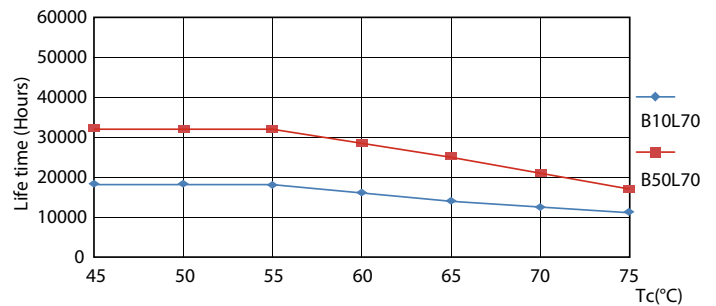

Warnings and Safety

- NOTES: The overall energy efficiency and light distribution of any installation that uses these lamps are determined by the design of the installation.

Product data

General Information		LLMF At End Of Nominal Lifetime (Nom) 70 %	
Cap-Base	G13 [Medium Bi-Pin Fluorescent]		
EU RoHS compliant	Yes		
Nominal Lifetime (Nom)	30000 h		
Switching Cycle	200000X		
Flux measurement reference	Sphere		
Light Technical		Operating and Electrical	
Color Code	840 [CCT of 4000K]	Input Frequency	50 to 60 Hz
Beam Angle (Nom)	240 °	Power (Nom)	18 W
Luminous Flux (Nom)	2000 lm	Starting Time (Nom)	0.5 s
Color Designation	Cool White (CW)	Warm Up Time to 60% Light (Nom)	0.5 s
Correlated Color Temperature (Nom)	4000 K	Power Factor (Nom)	0.9
Luminous Efficacy (rated) (Nom)	111.00 lm/W	Voltage (Nom)	220-240 V
Color Consistency	<6	Temperature	
Color Rendering Index (Nom)	80	T-Ambient (Max)	45 °C
		T-Ambient (Min)	-20 °C
		T-Storage (Max)	65 °C
		T-Storage (Min)	-40 °C
		T-Case Maximum (Nom)	50 °C

CorePro LEDtube EM/Mains T8

Photometric data

18W G13

Lifetime

18W G13

18W G13

18W G13

18W G13