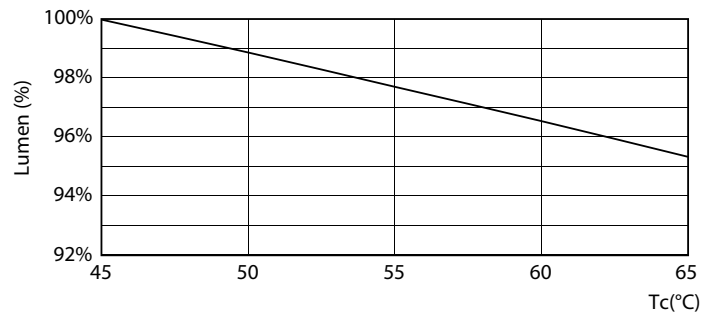

CorePro LEDtube EM/Mains T8

Photometric data

18W G13

Lifetime

18W G13

18W G13

18W G13

18W G13