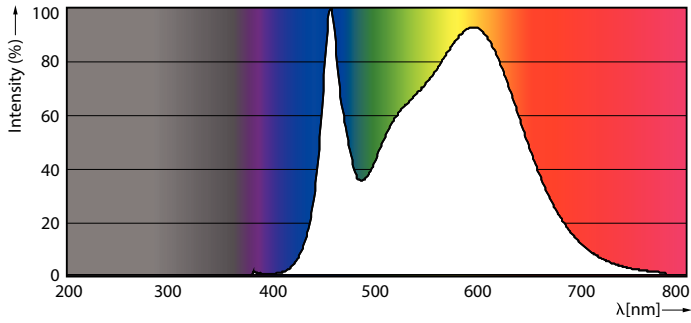

CorePro LEDtube EM/Mains T8

Photometric data