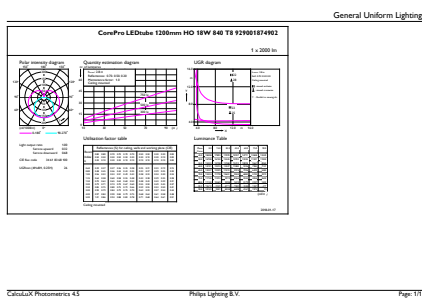

Warnings and Safety

- NOTES: The overall energy efficiency and light distribution of any installation that uses these lamps are determined by the design of the installation.

Product data

General Information		LLMF At End Of Nominal Lifetime (Nom) 70 %	
Cap-Base	G13 [Medium Bi-Pin Fluorescent]		
EU RoHS compliant	Yes		
Nominal Lifetime (Nom)	30000 h		
Switching Cycle	200000X		
Flux measurement reference	Sphere		
Light Technical		Operating and Electrical	
Color Code	840 [CCT of 4000K]	Input Frequency	50 to 60 Hz
Beam Angle (Nom)	240 °	Power (Nom)	18 W
Luminous Flux (Nom)	2000 lm	Starting Time (Nom)	0.5 s
Color Designation	Cool White (CW)	Warm Up Time to 60% Light (Nom)	0.5 s
Correlated Color Temperature (Nom)	4000 K	Power Factor (Nom)	0.9
Luminous Efficacy (rated) (Nom)	111.00 lm/W	Voltage (Nom)	220-240 V
Color Consistency	<6	Temperature	
Color Rendering Index (Nom)	80	T-Ambient (Max)	45 °C
		T-Ambient (Min)	-20 °C
		T-Storage (Max)	65 °C
		T-Storage (Min)	-40 °C
		T-Case Maximum (Nom)	50 °C

CorePro LEDtube EM/Mains T8

Controls and Dimming	
Dimmable	No
Mechanical and Housing	
Bulb Material	Glass
Product Length	1200 mm
Bulb Shape	Tube, double-ended
Approval and Application	
Energy Efficiency Class	E
Energy Saving Product	Yes
Approval Marks	CE marking RoHS compliance KEMA Keur certificate
Energy Consumption kWh/1000 h	18 kWh

EPREL Registration Number	491843
Product Data	
Full product code	871869680613500
Order product name	CorePro LEDtube 1200mm HO 18W 840 T8
EAN/UPC - Product	8718696806135
Order code	929001874902
Numerator - Quantity Per Pack	1
Numerator - Packs per outer box	10
Material Nr. (12NC)	929001874902
Net Weight (Piece)	0.215 kg

Dimensional drawing

TLED 1200mm 18W-36W 2000lm 240D 4000K

Product	D1	D2	A1	A2	A3
CorePro LEDtube 1200mm HO 18W 840 T8	25.7 mm	28 mm	1198 mm	1205 mm	1212 mm

Photometric data

18W G13 840 4000K

18W G13 840 4000K