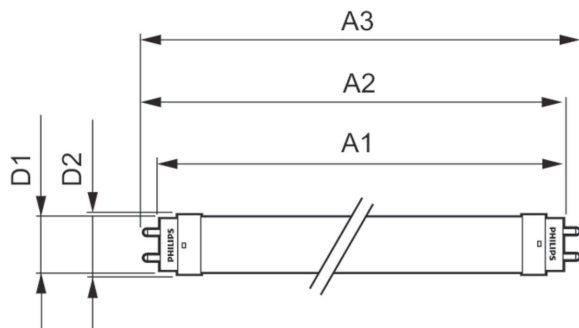

Warnings and Safety

- NOTES: The overall energy efficiency and light distribution of any installation that uses these lamps are determined by the design of the installation.

Product data

General Information		LLMF At End Of Nominal Lifetime (Nom) 70 %	
Cap-Base	G13 [Medium Bi-Pin Fluorescent]		
EU RoHS compliant	Yes		
Nominal Lifetime (Nom)	30000 h		
Switching Cycle	200000X		
Flux measurement reference	Sphere		
Light Technical		Operating and Electrical	
Color Code	840 [CCT of 4000K]	Input Frequency	50 to 60 Hz
Beam Angle (Nom)	240 °	Power (Nom)	18 W
Luminous Flux (Nom)	2000 lm	Starting Time (Nom)	0.5 s
Color Designation	Cool White (CW)	Warm Up Time to 60% Light (Nom)	0.5 s
Correlated Color Temperature (Nom)	4000 K	Power Factor (Nom)	0.9
Luminous Efficacy (rated) (Nom)	111.00 lm/W	Voltage (Nom)	220-240 V
Color Consistency	<6	Temperature	
Color Rendering Index (Nom)	80	T-Ambient (Max)	45 °C
		T-Ambient (Min)	-20 °C
		T-Storage (Max)	65 °C
		T-Storage (Min)	-40 °C
		T-Case Maximum (Nom)	50 °C

CorePro LEDtube EM/Mains T8

Controls and Dimming	
Dimmable	No
Mechanical and Housing	
Bulb Material	Glass
Product Length	1200 mm
Bulb Shape	Tube, double-ended
Approval and Application	
Energy Efficiency Class	E
Energy Saving Product	Yes
Approval Marks	CE marking RoHS compliance KEMA Keur certificate
Energy Consumption kWh/1000 h	18 kWh

EPREL Registration Number	491843
Product Data	
Full product code	871869680613500
Order product name	CorePro LEDtube 1200mm HO 18W 840 T8
EAN/UPC - Product	8718696806135
Order code	929001874902
Numerator - Quantity Per Pack	1
Numerator - Packs per outer box	10
Material Nr. (12NC)	929001874902
Net Weight (Piece)	0.215 kg

Dimensional drawing

TLED 1200mm 18W-36W 2000lm 240D 4000K

Product	D1	D2	A1	A2	A3
CorePro LEDtube 1200mm HO 18W 840 T8	25.7 mm	28 mm	1198 mm	1205 mm	1212 mm

Photometric data

18W G13 840 4000K

18W G13 840 4000K