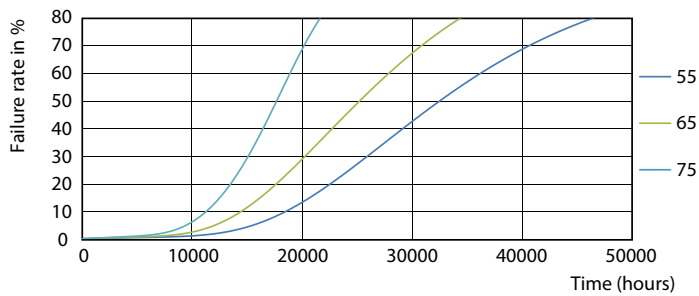

Warnings and Safety

- NOTES: The overall energy efficiency and light distribution of any installation that uses these lamps are determined by the design of the installation.

Product data

General Information		LLMF At End Of Nominal Lifetime (Nom) 70 %	
Cap-Base	G13 [Medium Bi-Pin Fluorescent]		
EU RoHS compliant	Yes		
Nominal Lifetime (Nom)	30000 h		
Switching Cycle	200000X		
Flux measurement reference	Sphere		
Light Technical		Operating and Electrical	
Color Code	840 [CCT of 4000K]	Input Frequency	50 to 60 Hz
Beam Angle (Nom)	240 °	Power (Nom)	18 W
Luminous Flux (Nom)	2000 lm	Starting Time (Nom)	0.5 s
Color Designation	Cool White (CW)	Warm Up Time to 60% Light (Nom)	0.5 s
Correlated Color Temperature (Nom)	4000 K	Power Factor (Nom)	0.9
Luminous Efficacy (rated) (Nom)	111.00 lm/W	Voltage (Nom)	220-240 V
Color Consistency	<6	Temperature	
Color Rendering Index (Nom)	80	T-Ambient (Max)	45 °C
		T-Ambient (Min)	-20 °C
		T-Storage (Max)	65 °C
		T-Storage (Min)	-40 °C
		T-Case Maximum (Nom)	50 °C

CorePro LEDtube EM/Mains T8

Photometric data

18W G13

Lifetime

18W G13

18W G13

18W G13

18W G13