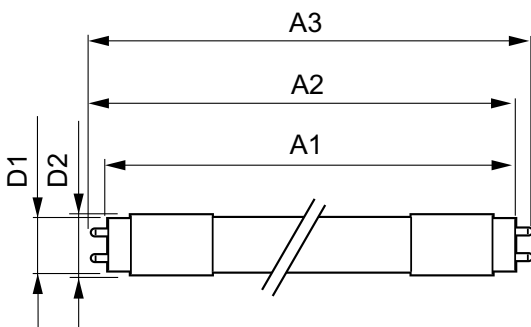

CorePro LED tube Universal T8

T-Case Maximum (Nom)	60 °C
Controls and dimming	
Dimmable	No
Mechanical and housing	
Bulb Finish	Frosted
Bulb Material	Glass
Product Length	1500 mm
Bulb Shape	Tube, double-ended
Approval and application	
Energy Efficiency Class	E
Energy Saving Product	Yes
Approval Marks	RoHS compliance TUV CE marking KEMA Keur certificate

Energy Consumption kWh/1000 h	23 kWh
EPREL Registration Number	403585
Product data	
Full product code	871869680176500
Order product name	CorePro LEDtube UN 1500mm HO 23W865 T8
EAN/UPC - Product	8718696801765
Order code	929001869702
Numerator - Quantity Per Pack	1
Numerator - Packs per outer box	10
Material Nr. (12NC)	929001869702
Net Weight (Piece)	0.270 kg

Dimensional drawing

CorePro LEDtube UN 1500mm HO 23W865 T8

Product	D1	D2	A1	A2	A3
CorePro LEDtube UN 1500mm HO 23W865 T8	27.9 mm	28 mm	1500 mm	1505.9 mm	1514.2 mm