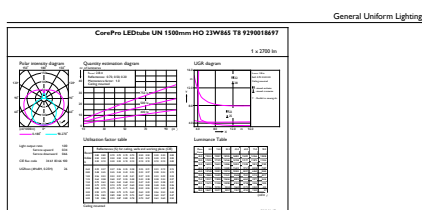

Photometric data

Light Distribution Diagram

General uniform lighting