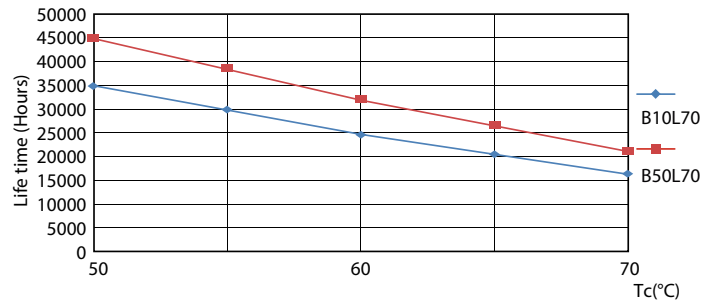

## Photometric data

Spectral Power Distribution Colour

## Lifetime

LEDtube COR SLR 23W 30K FailureRate-LED-LED

LumenVsTc

Life Expectancy Diagram

LEDtube COR SLR 23W 30K LifetimeVsTc-LED-LED