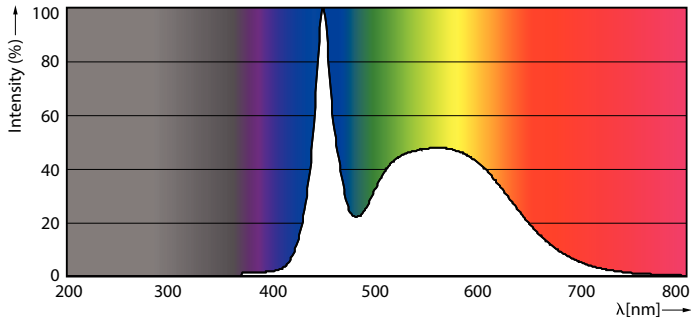

CorePro LED tube Universal T8

Photometric data

18W G13