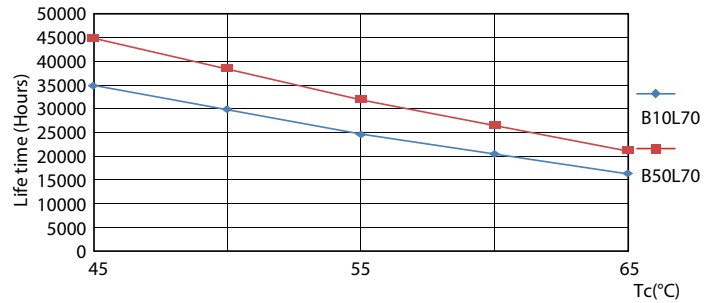

Product data

General Information		LLMF At End Of Nominal Lifetime (Nom) 70 %	
Cap-Base	G13 [Medium Bi-Pin Fluorescent]		
EU RoHS compliant	Yes		
Nominal Lifetime (Nom)	30000 h		
Switching Cycle	50000X		
Flux measurement reference	Sphere		
Light Technical		Operating and Electrical	
Color Code	865 [CCT of 6500K]	Input Frequency	50 to 60 Hz
Beam Angle (Nom)	240 °	Power (Nom)	18 W
Luminous Flux (Nom)	2000 lm	Lamp Current (Nom)	100 mA
Color Designation	Cool Daylight	Starting Time (Nom)	0.5 s
Correlated Color Temperature (Nom)	6500 K	Warm Up Time to 60% Light (Nom)	0.5 s
Luminous Efficacy (rated) (Nom)	111.00 lm/W	Power Factor (Nom)	0.9
Color Consistency	<6	Voltage (Nom)	220-240 V
Color Rendering Index (Nom)	80		
		Temperature	
		T-Ambient (Max)	45 °C
		T-Ambient (Min)	-20 °C
		T-Storage (Max)	65 °C
		T-Storage (Min)	-40 °C

CorePro LED tube Universal T8

Photometric data

18W G13

Lifetime

18W G13

LEDtube COR SLR 18W 30K LifetimeVsTc-LED-LED

18W G13

LEDtube COR SLR 18W 30K LumenVsTc-LMP-LMP