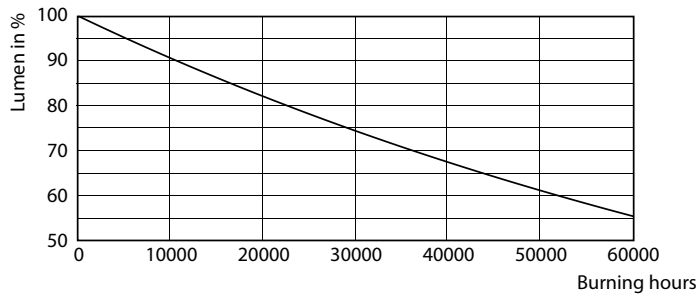

Product data

General Information		LLMF At End Of Nominal Lifetime (Nom) 70 %	
Cap-Base	G13 [Medium Bi-Pin Fluorescent]		
EU RoHS compliant	Yes		
Nominal Lifetime (Nom)	30000 h		
Switching Cycle	50000X		
Flux measurement reference	Sphere		
Light Technical		Operating and Electrical	
Color Code	865 [CCT of 6500K]	Input Frequency	50 to 60 Hz
Beam Angle (Nom)	240 °	Power (Nom)	18 W
Luminous Flux (Nom)	2000 lm	Lamp Current (Nom)	100 mA
Color Designation	Cool Daylight	Starting Time (Nom)	0.5 s
Correlated Color Temperature (Nom)	6500 K	Warm Up Time to 60% Light (Nom)	0.5 s
Luminous Efficacy (rated) (Nom)	111.00 lm/W	Power Factor (Nom)	0.9
Color Consistency	<6	Voltage (Nom)	220-240 V
Color Rendering Index (Nom)	80		
		Temperature	
		T-Ambient (Max)	45 °C
		T-Ambient (Min)	-20 °C
		T-Storage (Max)	65 °C
		T-Storage (Min)	-40 °C

CorePro LED tube Universal T8

Photometric data

18W G13

Lifetime

18W G13

LEDtube COR SLR 18W 30K LifetimeVsTc-LED-LED

18W G13

LEDtube COR SLR 18W 30K LumenVsTc-LMP-LMP