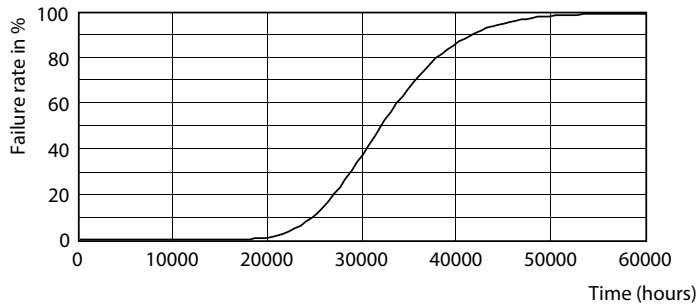

Lifetime

18W G13