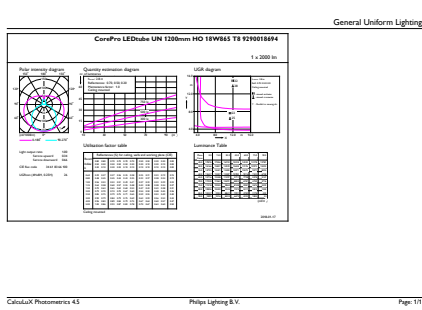

CorePro LED tube Universal T8

T-Case Maximum (Nom)	55 °C
Controls and Dimming	
Dimmable	No
Mechanical and Housing	
Bulb Finish	Frosted
Bulb Material	Glass
Product Length	1200 mm
Bulb Shape	Tube, double-ended
Approval and Application	
Energy Efficiency Class	E
Energy Saving Product	Yes
Approval Marks	RoHS compliance TUV CE marking KEMA Keur certificate

Energy Consumption kWh/1000 h	18 kWh
EPREL Registration Number	403582
Product Data	
Full product code	871869680170300
Order product name	CorePro LEDtube UN 1200mm HO 18W865 T8
EAN/UPC - Product	8718696801703
Order code	929001869402
Numerator - Quantity Per Pack	1
Numerator - Packs per outer box	10
Material Nr. (12NC)	929001869402
Net Weight (Piece)	0.215 kg

Dimensional drawing

TLED 1200mm UNV16W-36W 2100lm 6500K

Product	D1	D2	A1	A2	A3
CorePro LEDtube UN 1200mm HO 18W865 T8	27.9 mm	28 mm	1199.4 mm	1205.3 mm	1213.6 mm

Photometric data

18W G13 865 6500K

18W G13 830 3000K

CorePro LED tube Universal T8

Photometric data

18W G13

Lifetime

18W G13

LEDtube COR SLR 18W 30K LifetimeVsTc-LED-LED

18W G13

LEDtube COR SLR 18W 30K LumenVsTc-LMP-LMP