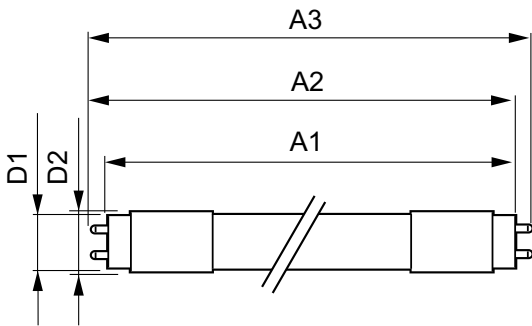

Product data

General Information		LLMF At End Of Nominal Lifetime (Nom) 70 %	
Cap-Base	G13 [Medium Bi-Pin Fluorescent]		
EU RoHS compliant	Yes		
Nominal Lifetime (Nom)	30000 h		
Switching Cycle	50000X		
Flux measurement reference	Sphere		
Light Technical		Operating and Electrical	
Color Code	865 [CCT of 6500K]	Input Frequency	50 to 60 Hz
Beam Angle (Nom)	240 °	Power (Nom)	18 W
Luminous Flux (Nom)	2000 lm	Lamp Current (Nom)	100 mA
Color Designation	Cool Daylight	Starting Time (Nom)	0.5 s
Correlated Color Temperature (Nom)	6500 K	Warm Up Time to 60% Light (Nom)	0.5 s
Luminous Efficacy (rated) (Nom)	111.00 lm/W	Power Factor (Nom)	0.9
Color Consistency	<6	Voltage (Nom)	220-240 V
Color Rendering Index (Nom)	80		
		Temperature	
		T-Ambient (Max)	45 °C
		T-Ambient (Min)	-20 °C
		T-Storage (Max)	65 °C
		T-Storage (Min)	-40 °C

CorePro LED tube Universal T8

T-Case Maximum (Nom)	55 °C
Controls and Dimming	
Dimmable	No
Mechanical and Housing	
Bulb Finish	Frosted
Bulb Material	Glass
Product Length	1200 mm
Bulb Shape	Tube, double-ended
Approval and Application	
Energy Efficiency Class	E
Energy Saving Product	Yes
Approval Marks	RoHS compliance TUV CE marking KEMA Keur certificate

Energy Consumption kWh/1000 h	18 kWh
EPREL Registration Number	403582
Product Data	
Full product code	871869680170300
Order product name	CorePro LEDtube UN 1200mm HO 18W865 T8
EAN/UPC - Product	8718696801703
Order code	929001869402
Numerator - Quantity Per Pack	1
Numerator - Packs per outer box	10
Material Nr. (12NC)	929001869402
Net Weight (Piece)	0.215 kg

Dimensional drawing

TLED 1200mm UNV16W-36W 2100lm 6500K

Product	D1	D2	A1	A2	A3
CorePro LEDtube UN 1200mm HO 18W865 T8	27.9 mm	28 mm	1199.4 mm	1205.3 mm	1213.6 mm

Photometric data

18W G13 865 6500K

18W G13 830 3000K