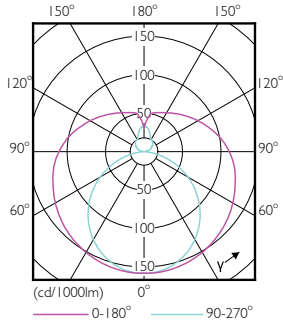

Dimensional drawing

TLED 1200mm UNV16W-36W 2100lm 6500K

Product	D1	D2	A1	A2	A3
CorePro LEDtube UN 1200mm HO 18W865 T8	27.9 mm	28 mm	1199.4 mm	1205.3 mm	1213.6 mm

Photometric data

18W G13 865 6500K

18W G13 830 3000K

CorePro LED tube Universal T8

Photometric data

18W G13

Lifetime

18W G13

LEDtube COR SLR 18W 30K LifetimeVsTc-LED-LED

18W G13

LEDtube COR SLR 18W 30K LumenVsTc-LMP-LMP