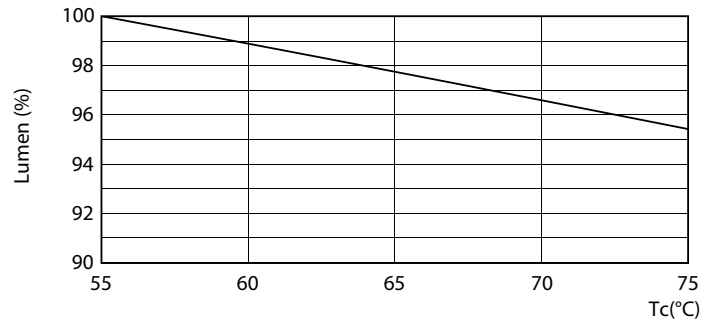

Product data

General Information		LLMF At End Of Nominal Lifetime (Nom) 70 %	
Cap-Base	G13 [Medium Bi-Pin Fluorescent]		
EU RoHS compliant	Yes		
Nominal Lifetime (Nom)	30000 h		
Switching Cycle	50000X		
Flux measurement reference	Sphere		
Light Technical		Operating and Electrical	
Color Code	865 [CCT of 6500K]	Input Frequency	50 to 60 Hz
Beam Angle (Nom)	240 °	Power (Nom)	18 W
Luminous Flux (Nom)	2000 lm	Lamp Current (Nom)	100 mA
Color Designation	Cool Daylight	Starting Time (Nom)	0.5 s
Correlated Color Temperature (Nom)	6500 K	Warm Up Time to 60% Light (Nom)	0.5 s
Luminous Efficacy (rated) (Nom)	111.00 lm/W	Power Factor (Nom)	0.9
Color Consistency	<6	Voltage (Nom)	220-240 V
Color Rendering Index (Nom)	80		
		Temperature	
		T-Ambient (Max)	45 °C
		T-Ambient (Min)	-20 °C
		T-Storage (Max)	65 °C
		T-Storage (Min)	-40 °C

CorePro LED tube Universal T8

Photometric data

18W G13

Lifetime

18W G13

LEDtube COR SLR 18W 30K LifetimeVsTc-LED-LED

18W G13

LEDtube COR SLR 18W 30K LumenVsTc-LMP-LMP