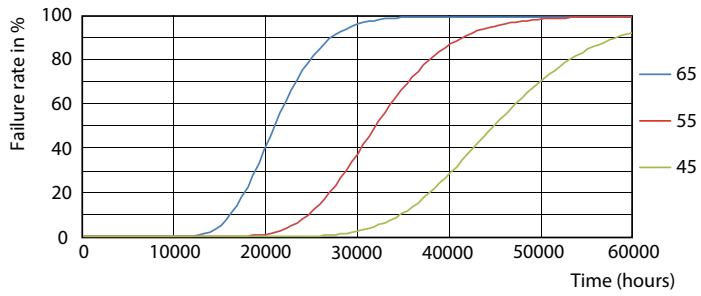

CorePro LED tube Universal T8

Lifetime

LEDtube COR SLR 18W 30K FailureRate-LED-LED