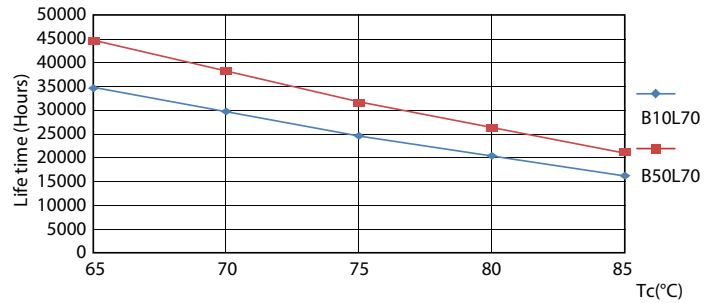

Photometric data

18W G13 830 3000K

Lifetime

18W G13

18W G13

18W G13

18W G13

CorePro LED tube Universal T8