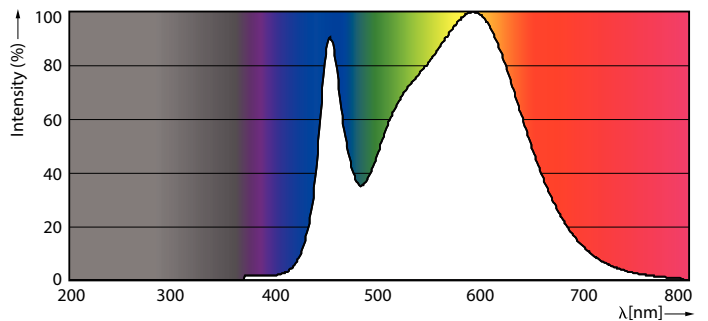

CorePro LED tube Universal T8

Controls and Dimming

Dimmable	No

Mechanical and Housing

Bulb Material	Glass
Product Length	1200 mm

Approval and Application

Energy Efficiency Label (EEL)	A+
Energy Saving Product	Yes
Approval Marks	TUV CE marking RoHS compliance KEMA Keur certificate
Energy Consumption kWh/1000 h	18 kWh

Product Data

Full product code	871869680168000
Order product name	CorePro LEDtube UN 1200mm HO 18W840 T8
EAN/UPC - Product	8718696801680
Order code	929001869302
Numerator - Quantity Per Pack	1
Numerator - Packs per outer box	10
Material Nr. (12NC)	929001869302
Net Weight (Piece)	0.270 kg

Dimensional drawing

Product	D1	D2	A1	A2	A3
CorePro LEDtube UN 1200mm HO 18W840 T8	27.9 mm	28 mm	1199.4 mm	1205.3 mm	1213.6 mm

Photometric data

18W G13