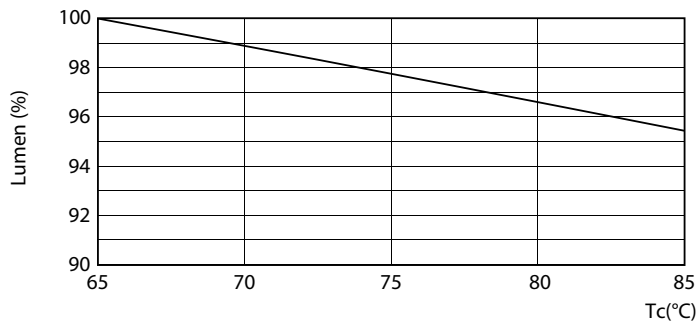

Photometric data

18W G13 830 3000K

Lifetime

18W G13

18W G13

18W G13

18W G13

CorePro LED tube Universal T8