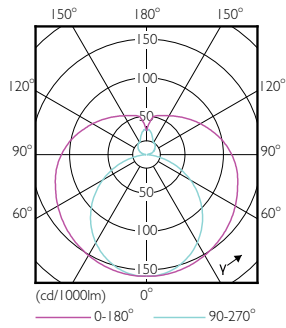

CorePro LED tube Universal T8

Photometric data

18W G13 830 3000K