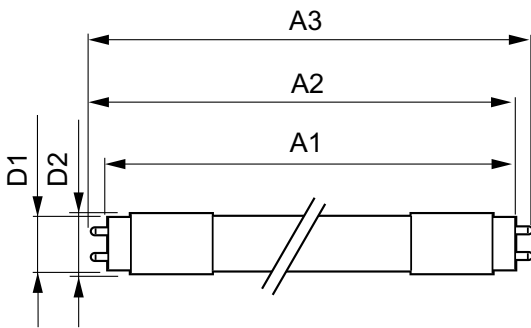

Product data

General Information	
Cap-Base	G13 [Medium Bi-Pin Fluorescent]
EU RoHS compliant	Yes
Nominal Lifetime (Nom)	30000 h
Switching Cycle	50000X

Light Technical	
Color Code	840 [CCT of 4000K]
Beam Angle (Nom)	240 °
Luminous Flux (Nom)	2000 lm
Color Designation	Cool White (CW)
Correlated Color Temperature (Nom)	4000 K
Luminous Efficacy (rated) (Nom)	111.00 lm/W
Color Consistency	<6
Color Rendering Index (Nom)	80
LLMF At End Of Nominal Lifetime (Nom)	70 %

CorePro LED tube Universal T8

Controls and Dimming

Dimmable	No
----------	----

Mechanical and Housing

Bulb Material	Glass
Product Length	1200 mm

Approval and Application

Energy Efficiency Label (EEL)	A+
Energy Saving Product	Yes
Approval Marks	TUV CE marking RoHS compliance KEMA Keur certificate
Energy Consumption kWh/1000 h	18 kWh

Product Data

Full product code	871869680168000
Order product name	CorePro LEDtube UN 1200mm HO 18W840 T8
EAN/UPC - Product	8718696801680
Order code	929001869302
Numerator - Quantity Per Pack	1
Numerator - Packs per outer box	10
Material Nr. (12NC)	929001869302
Net Weight (Piece)	0.270 kg

Dimensional drawing

TLED 1200mm UNV16W-36W 2100lm 4000K

Product	D1	D2	A1	A2	A3
CorePro LEDtube UN 1200mm HO 18W840 T8	27.9 mm	28 mm	1199.4 mm	1205.3 mm	1213.6 mm

Photometric data

18W G13 840 4000K

18W G13

CorePro LED tube Universal T8