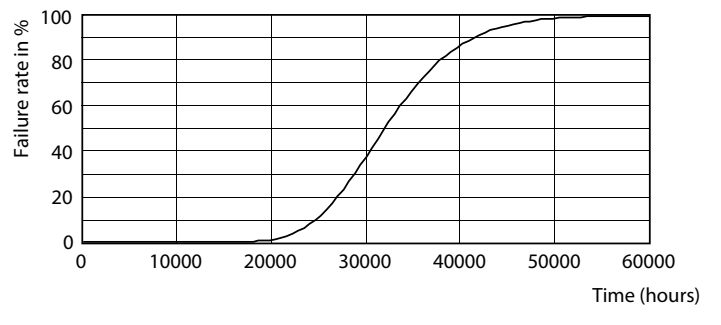

Photometric data

18W G13 830 3000K

Lifetime

18W G13

18W G13

18W G13

18W G13

CorePro LED tube Universal T8