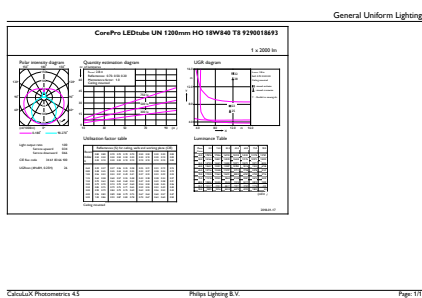

CorePro LED tube Universal T8

Controls and Dimming

Dimmable	No
----------	----

Mechanical and Housing

Bulb Material	Glass
Product Length	1200 mm

Approval and Application

Energy Efficiency Label (EEL)	A+
Energy Saving Product	Yes
Approval Marks	TUV CE marking RoHS compliance KEMA Keur certificate
Energy Consumption kWh/1000 h	18 kWh

Product Data

Full product code	871869680168000
Order product name	CorePro LEDtube UN 1200mm HO 18W840 T8
EAN/UPC - Product	8718696801680
Order code	929001869302
Numerator - Quantity Per Pack	1
Numerator - Packs per outer box	10
Material Nr. (12NC)	929001869302
Net Weight (Piece)	0.270 kg

Dimensional drawing

TLED 1200mm UNV16W-36W 2100lm 4000K

Product	D1	D2	A1	A2	A3
CorePro LEDtube UN 1200mm HO 18W840 T8	27.9 mm	28 mm	1199.4 mm	1205.3 mm	1213.6 mm

Photometric data

18W G13 840 4000K

18W G13

CorePro LED tube Universal T8