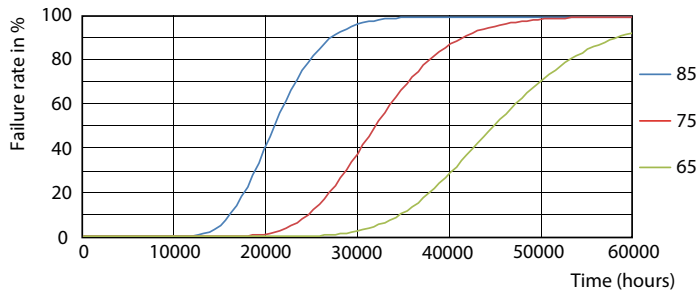

CorePro LED tube Universal T8

Photometric data

Lifetime