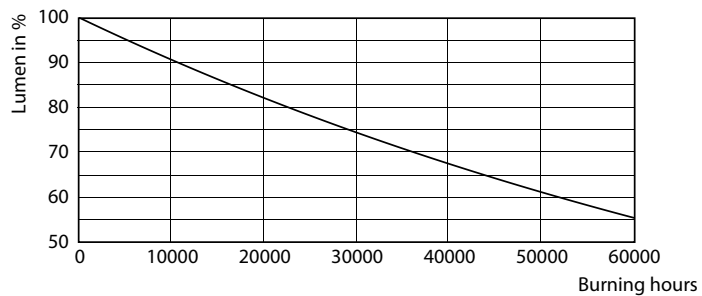

CorePro LED tube Universal T8

Lifetime

18W G13