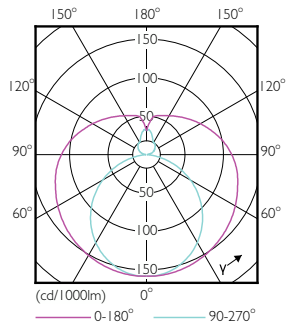

## Dimensional drawing

CorePro LEDtube UN 1200mm HO 18W830 T8

Product	D1	D2	A1	A2	A3
CorePro LEDtube UN 1200mm HO 18W830 T8	27.9 mm	28 mm	1199.4 mm	1205.3 mm	1213.6 mm

## Photometric data

Spectral Power Distribution Colour

General uniform lighting

## Photometric data

Light Distribution Diagram