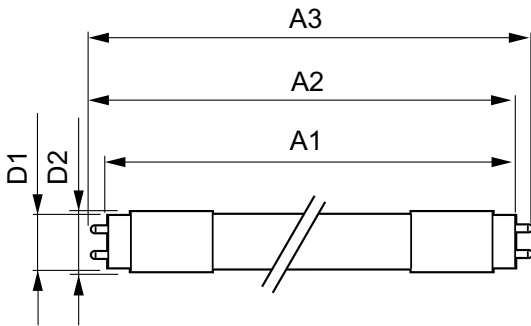

Product data

General Information	
Cap-Base	G13 [Medium Bi-Pin Fluorescent]
EU RoHS compliant	Yes
Nominal Lifetime (Nom)	30000 h
Switching Cycle	50000X

Light Technical	
Color Code	830 [CCT of 3000K]
Beam Angle (Nom)	240 °
Luminous Flux (Nom)	1850 lm
Color Designation	White (WH)
Correlated Color Temperature (Nom)	3000 K
Luminous Efficacy (rated) (Nom)	102.00 lm/W
Color Consistency	<6
Color Rendering Index (Nom)	80
LLMF At End Of Nominal Lifetime (Nom)	70 %

CorePro LED tube Universal T8

Controls and Dimming

Dimmable	No
----------	----

Mechanical and Housing

Bulb Material	Glass
Product Length	1200 mm

Approval and Application

Energy Efficiency Label (EEL)	A+
Energy Saving Product	Yes
Approval Marks	TUV CE marking RoHS compliance KEMA Keur certificate
Energy Consumption kWh/1000 h	18 kWh

Product Data

Full product code	871869680166600
Order product name	CorePro LEDtube UN 1200mm HO 18W830 T8
EAN/UPC - Product	8718696801666
Order code	929001869202
Numerator - Quantity Per Pack	1
Numerator - Packs per outer box	10
Material Nr. (12NC)	929001869202
Net Weight (Piece)	0.270 kg

Dimensional drawing

TLED 1200mm UNV16W-36W 2100lm 3000K

Product	D1	D2	A1	A2	A3
CorePro LEDtube UN 1200mm HO 18W830 T8	27.9 mm	28 mm	1199.4 mm	1205.3 mm	1213.6 mm

Photometric data

18W G13

18W G13 830 3000K

CorePro LED tube Universal T8