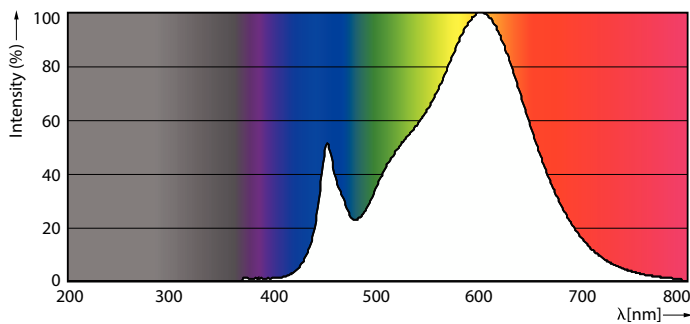

Light technical	
Color Code	830 [ CCT of 3000K]
Beam Angle (Nom)	240 °
Luminous Flux (Nom)	1850 lm
Color Designation	White (WH)
Correlated Color Temperature (Nom)	3000 K
Luminous Efficacy (rated) (Nom)	102.00 lm/W
Color Consistency	<6
Color Rendering Index (Nom)	80

## Photometric data

Spectral Power Distribution Colour

General uniform lighting