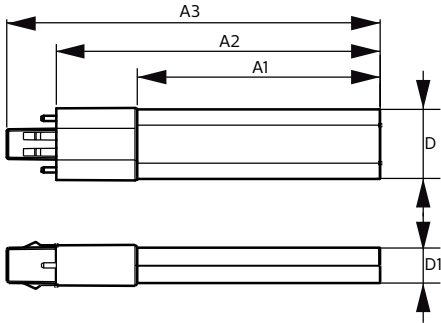

Product data

General information	
Cap-Base	GX23 [GX23]
EU RoHS compliant	Yes
Nominal Lifetime (Nom)	50000 h
Switching Cycle	50000X
Light technical	
Color Code	835 [CCT of 3500K]
Beam Angle (Nom)	120 °
Luminous Flux (Nom)	560 lm
Color Designation	White (WH)
Correlated Color Temperature (Nom)	3500 K
Luminous Efficacy (rated) (Nom)	112.00 lm/W
Color Consistency	<6
Color Rendering Index (Nom)	82
LLMF At End Of Nominal Lifetime (Nom)	70 %
Operating and electrical	
Input Frequency	50 to 60 Hz
Power (Nom)	5 W
Lamp Current (Max)	50 mA
Lamp Current (Min)	15 mA
Starting Time (Nom)	0.5 s

Warm Up Time to 60% Light (Nom)	0.5 s
UL Type	Type A - works on ballast
Power Factor (Nom)	0.9
Voltage (Nom)	120-277 V
Temperature	
T-Ambient (Max)	45 °C
T-Ambient (Min)	-20 °C
T-Storage (Max)	65 °C
T-Storage (Min)	-40 °C
T-Case Maximum (Nom)	75 °C
Controls and dimming	
Dimmable	No
Mechanical and housing	
Bulb Material	Plastic
Product Length	170 mm
Bulb Shape	Tube, single-ended
Approval and application	
Energy Saving Product	Yes
Approval Marks	UL certificate RoHS compliance

PL-S

Energy Consumption kWh/1000 h	- kWh
Product data	
Order product name	5PL-S/LED/13H/835/IF5/P/2P 20/1
EAN/UPC - Product	046677529574
Order code	929001863004

Numerator - Quantity Per Pack	1
Numerator - Packs per outer box	20
Material Nr. (12NC)	929001863004
Copy Net Weight (Piece)	0.043 kg

Dimensional drawing

5PL-S/LED/13H/835/IF5/P/2P 20/1

Product	D	D1	A1	A2	A3
5PL-S/LED/13H/835/IF5/P/2P 20/1	31.1 mm	15.8 mm	108 mm	144 mm	166 mm

Photometric data

LEDtube PLS 5W GX23 835 2P 12D ND

LEDtube PLS 5W GX23 827 2P 12D ND