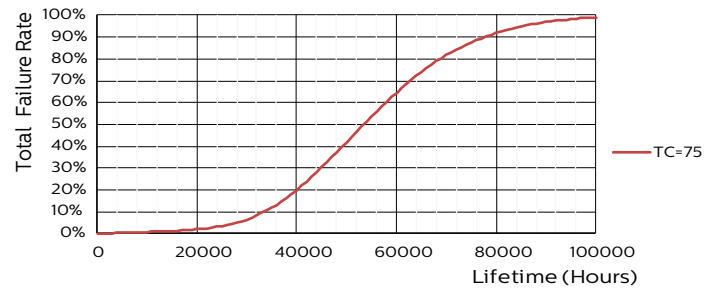

LEDtube PLS 5W GX23 827 2P 12D ND