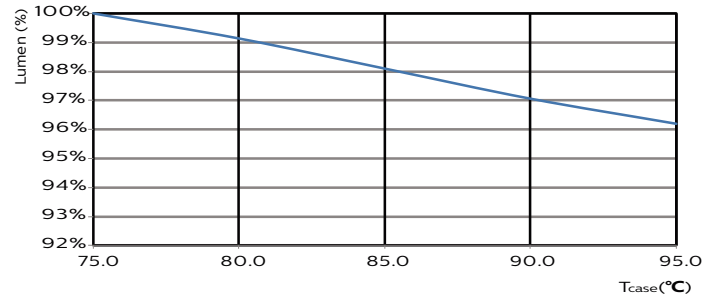

Lifetime

LEDtube PLS 5W GX23 827 2P 12D ND