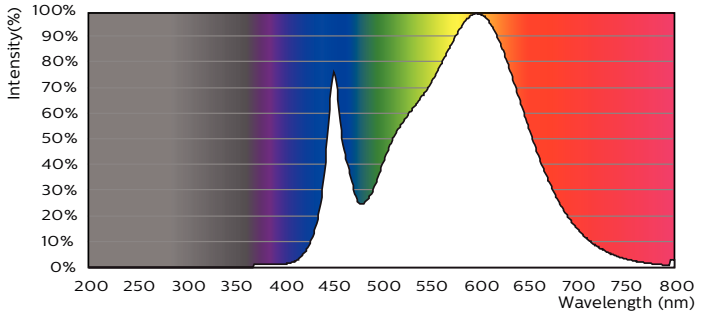

Product data

General information	
Cap-Base	GX23 [GX23]
EU RoHS compliant	Yes
Nominal Lifetime (Nom)	50000 h
Switching Cycle	50000X
Light technical	
Color Code	835 [CCT of 3500K]
Beam Angle (Nom)	120 °
Luminous Flux (Nom)	560 lm
Color Designation	White (WH)
Correlated Color Temperature (Nom)	3500 K
Luminous Efficacy (rated) (Nom)	112.00 lm/W
Color Consistency	<6
Color Rendering Index (Nom)	82
LLMF At End Of Nominal Lifetime (Nom)	70 %
Operating and electrical	
Input Frequency	50 to 60 Hz
Power (Nom)	5 W
Lamp Current (Max)	50 mA
Lamp Current (Min)	15 mA
Starting Time (Nom)	0.5 s

PL-S

Energy Consumption kWh/1000 h	- kWh
Product data	
Order product name	5PL-S/LED/13H/835/IF5/P/2P 20/1
EAN/UPC - Product	046677529574
Order code	929001863004

Numerator - Quantity Per Pack	1
Numerator - Packs per outer box	20
Material Nr. (12NC)	929001863004
Copy Net Weight (Piece)	0.043 kg

Dimensional drawing

5PL-S/LED/13H/835/IF5/P/2P 20/1

Product	D	D1	A1	A2	A3
5PL-S/LED/13H/835/IF5/P/2P 20/1	31.1 mm	15.8 mm	108 mm	144 mm	166 mm

Photometric data

LEDtube PLS 5W GX23 835 2P 12D ND

LEDtube PLS 5W GX23 827 2P 12D ND