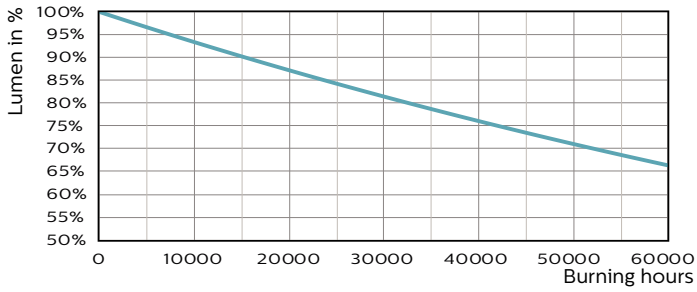

Lifetime

LEDtube PLS 5W GX23 827 2P 12D ND