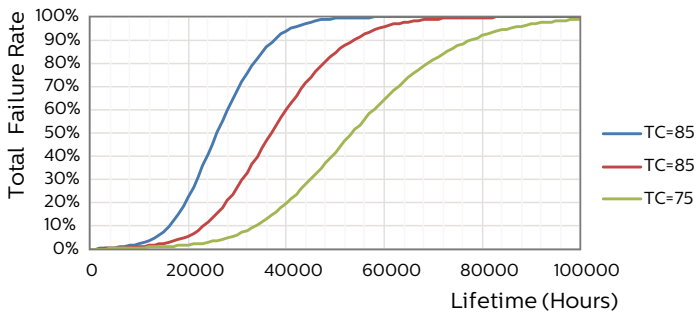

Product data

General information	
Cap-Base	GX23 [GX23]
EU RoHS compliant	Yes
Nominal Lifetime (Nom)	50000 h
Switching Cycle	50000X
Light technical	
Color Code	835 [CCT of 3500K]
Beam Angle (Nom)	120 °
Luminous Flux (Nom)	560 lm
Color Designation	White (WH)
Correlated Color Temperature (Nom)	3500 K
Luminous Efficacy (rated) (Nom)	112.00 lm/W
Color Consistency	<6
Color Rendering Index (Nom)	82
LLMF At End Of Nominal Lifetime (Nom)	70 %
Operating and electrical	
Input Frequency	50 to 60 Hz
Power (Nom)	5 W
Lamp Current (Max)	50 mA
Lamp Current (Min)	15 mA
Starting Time (Nom)	0.5 s

LEDtube PLS 5W GX23 835 2P 12D ND

Lifetime

LEDtube PLS 5W GX23 827 2P 12D ND

LEDtube PLS 5W GX23 827 2P 12D ND

LEDtube PLS 5W GX23 827 2P 12D ND

LEDtube PLS 5W GX23 827 2P 12D ND

LEDtube PLS 5W GX23 827 2P 12D ND