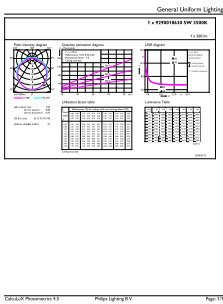

Product data

General information	
Cap-Base	GX23 [GX23]
EU RoHS compliant	Yes
Nominal Lifetime (Nom)	50000 h
Switching Cycle	50000X
Light technical	
Color Code	835 [CCT of 3500K]
Beam Angle (Nom)	120 °
Luminous Flux (Nom)	560 lm
Color Designation	White (WH)
Correlated Color Temperature (Nom)	3500 K
Luminous Efficacy (rated) (Nom)	112.00 lm/W
Color Consistency	<6
Color Rendering Index (Nom)	82
LLMF At End Of Nominal Lifetime (Nom)	70 %
Operating and electrical	
Input Frequency	50 to 60 Hz
Power (Nom)	5 W
Lamp Current (Max)	50 mA
Lamp Current (Min)	15 mA
Starting Time (Nom)	0.5 s

PL-S

Energy Consumption kWh/1000 h	- kWh
Product data	
Order product name	5PL-S/LED/13H/835/IF5/P/2P 20/1
EAN/UPC - Product	046677529574
Order code	929001863004

Numerator - Quantity Per Pack	1
Numerator - Packs per outer box	20
Material Nr. (12NC)	929001863004
Copy Net Weight (Piece)	0.043 kg

Dimensional drawing

5PL-S/LED/13H/835/IF5/P/2P 20/1

Product	D	D1	A1	A2	A3
5PL-S/LED/13H/835/IF5/P/2P 20/1	31.1 mm	15.8 mm	108 mm	144 mm	166 mm

Photometric data

LEDtube PLS 5W GX23 835 2P 12D ND

LEDtube PLS 5W GX23 827 2P 12D ND