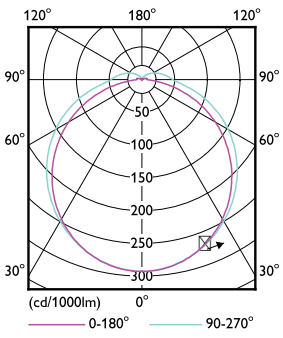

Product data

General information	
Cap-Base	GX23 [GX23]
EU RoHS compliant	Yes
Nominal Lifetime (Nom)	50000 h
Switching Cycle	50000X
Light technical	
Color Code	835 [CCT of 3500K]
Beam Angle (Nom)	120 °
Luminous Flux (Nom)	560 lm
Color Designation	White (WH)
Correlated Color Temperature (Nom)	3500 K
Luminous Efficacy (rated) (Nom)	112.00 lm/W
Color Consistency	<6
Color Rendering Index (Nom)	82
LLMF At End Of Nominal Lifetime (Nom)	70 %
Operating and electrical	
Input Frequency	50 to 60 Hz
Power (Nom)	5 W
Lamp Current (Max)	50 mA
Lamp Current (Min)	15 mA
Starting Time (Nom)	0.5 s

PL-S

Energy Consumption kWh/1000 h	- kWh
Product data	
Order product name	5PL-S/LED/13H/835/IF5/P/2P 20/1
EAN/UPC - Product	046677529574
Order code	929001863004

Numerator - Quantity Per Pack	1
Numerator - Packs per outer box	20
Material Nr. (12NC)	929001863004
Copy Net Weight (Piece)	0.043 kg

Dimensional drawing

5PL-S/LED/13H/835/IF5/P/2P 20/1

Product	D	D1	A1	A2	A3
5PL-S/LED/13H/835/IF5/P/2P 20/1	31.1 mm	15.8 mm	108 mm	144 mm	166 mm

Photometric data

LEDtube PLS 5W GX23 835 2P 12D ND

LEDtube PLS 5W GX23 827 2P 12D ND