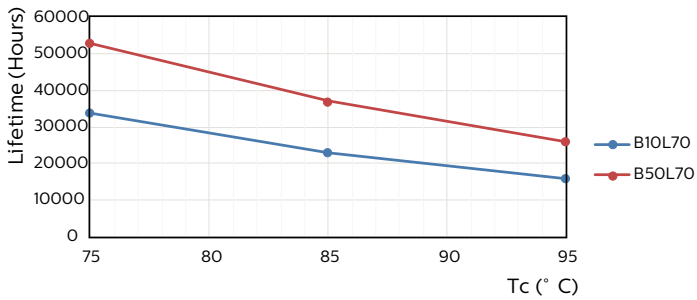

LEDtube PLS 5W GX23 827 2P 12D ND